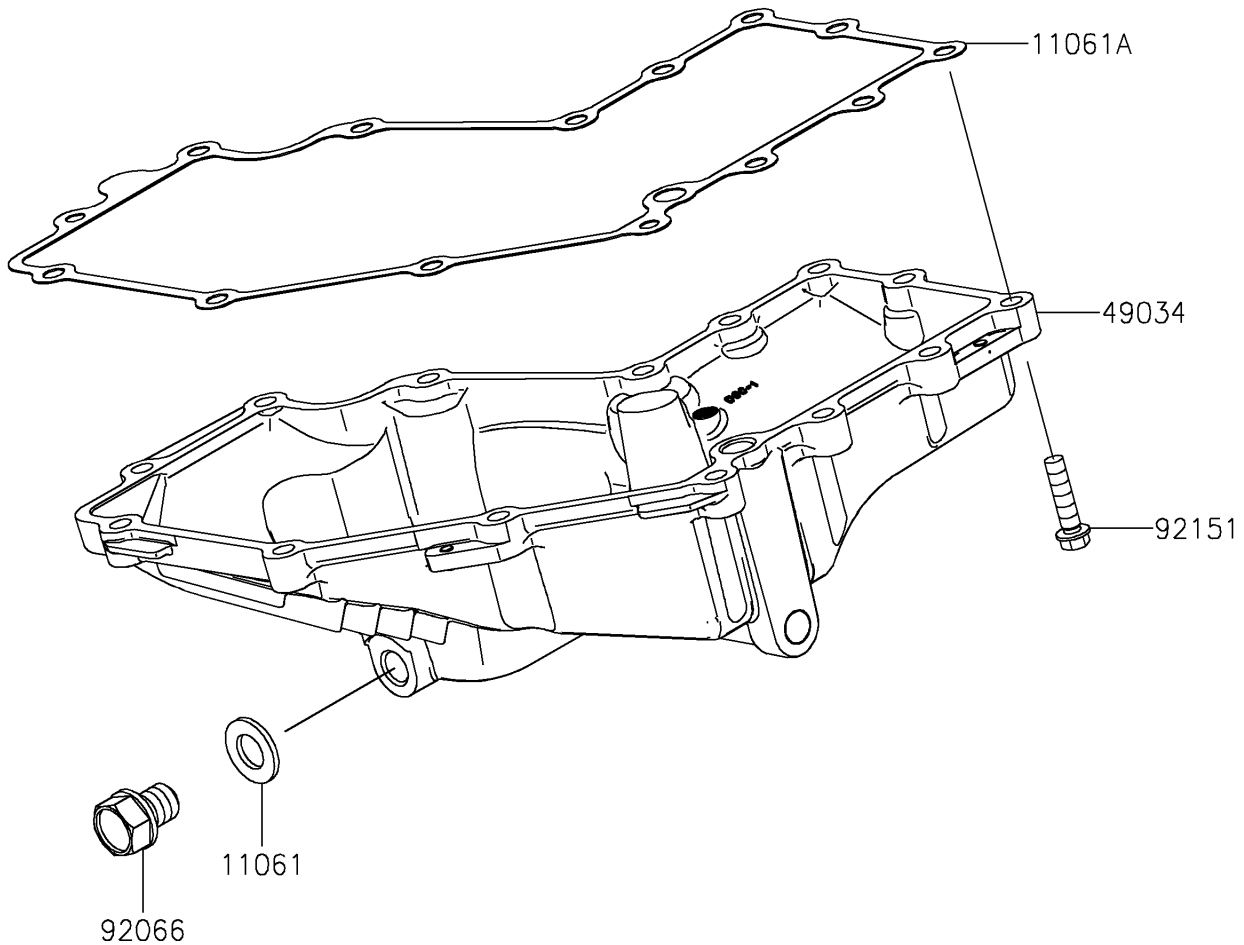

2024 Ninja 400 ABS PARTS DIAGRAM

Oil Pan

E1434

2024 Ninja 400 ABS PARTS LIST

Oil Pan

ITEM NAME	PART NUMBER	QUANTITY
GASKET,12X22X2 (Ref # 11061)	11061-0417	1
GASKET,OILPAN (Ref # 11061A)	11061-1251	1
PAN-OIL (Ref # 49034)	49034-0568	1
PLUG,OIL DRAIN,12X15 (Ref # 92066)	92066-0767	1
BOLT,FLANGED-SMALL,6X25 (Ref # 92151)	92151-1930	14