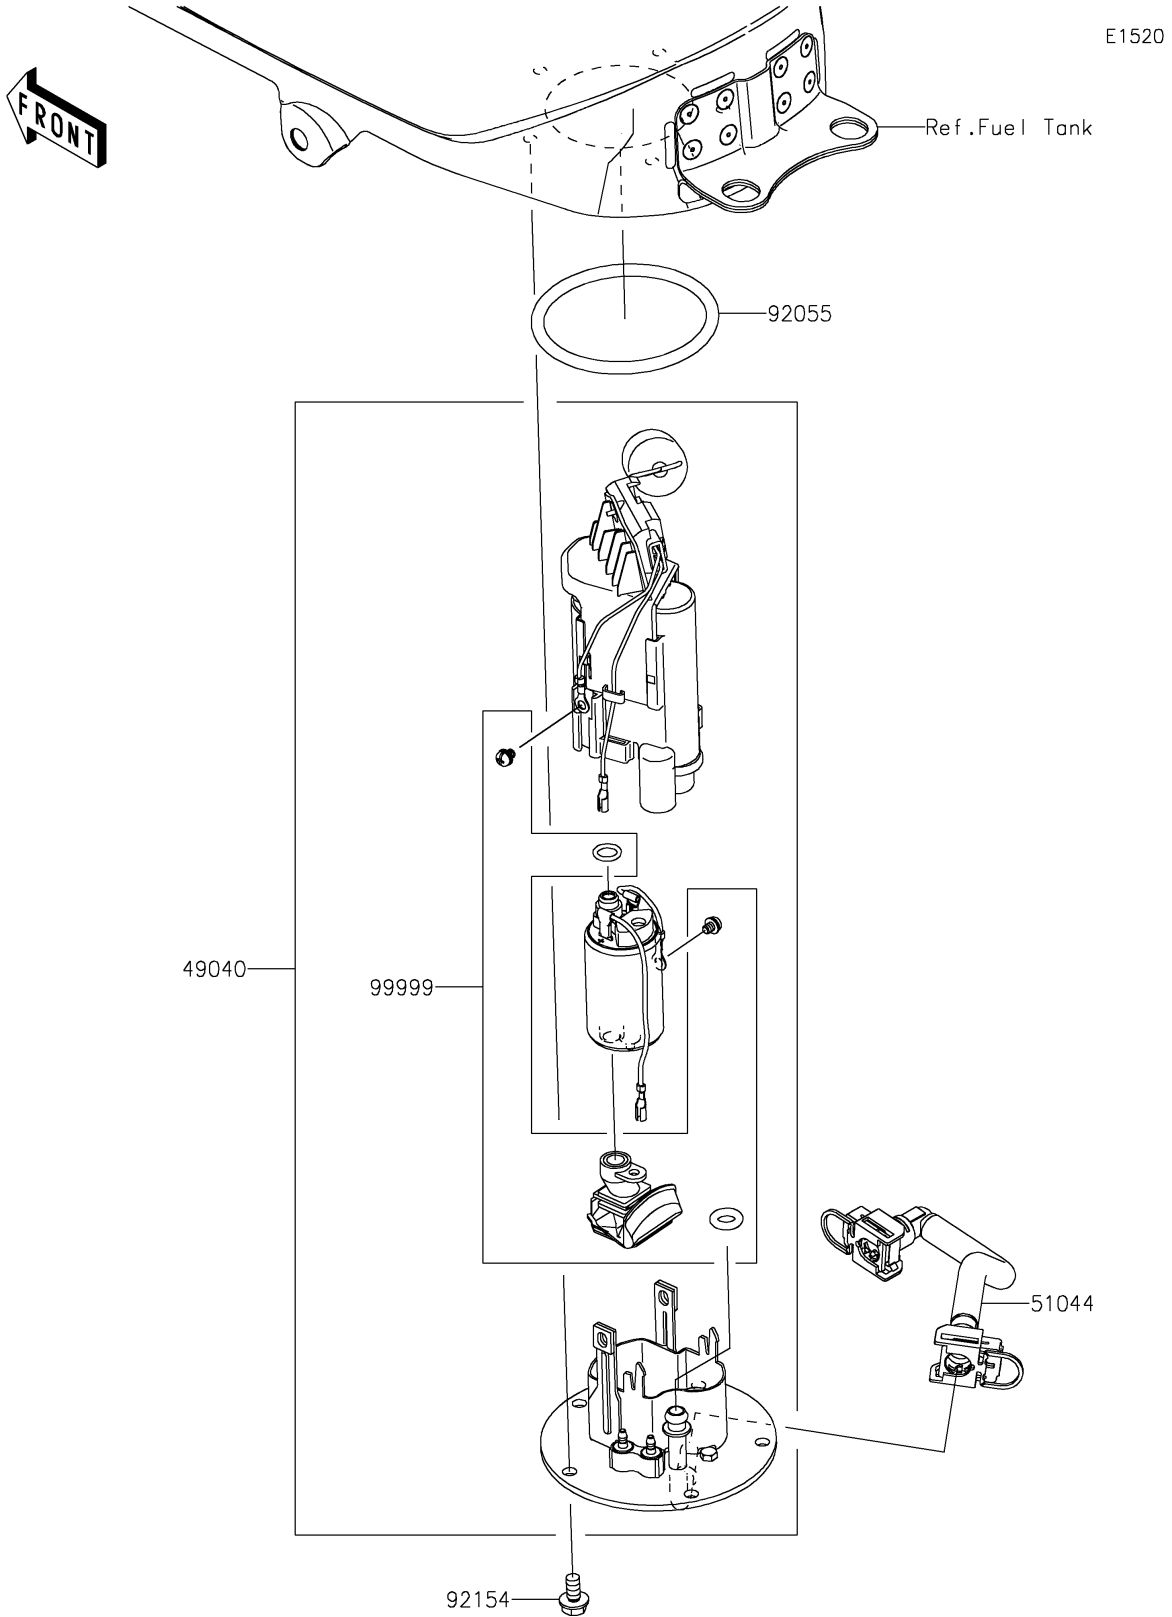

# 2024 Ninja 400 ABS PARTS DIAGRAM

Fuel Pump

## 2024 Ninja 400 ABS PARTS LIST

### Fuel Pump

ITEM NAME	PART NUMBER	QUANTITY
PUMP-FUEL (Ref # 49040)	49040-0763	1
TUBE-ASSY,FUEL (Ref # 51044)	51044-0843	1
RING-O,74.6X5.7 (Ref # 92055)	92055-0728	1
BOLT,FLANGED,6X12 (Ref # 92154)	92154-2335	5
KIT,FUEL FILTER (Ref # 99999)	99999-0525	1