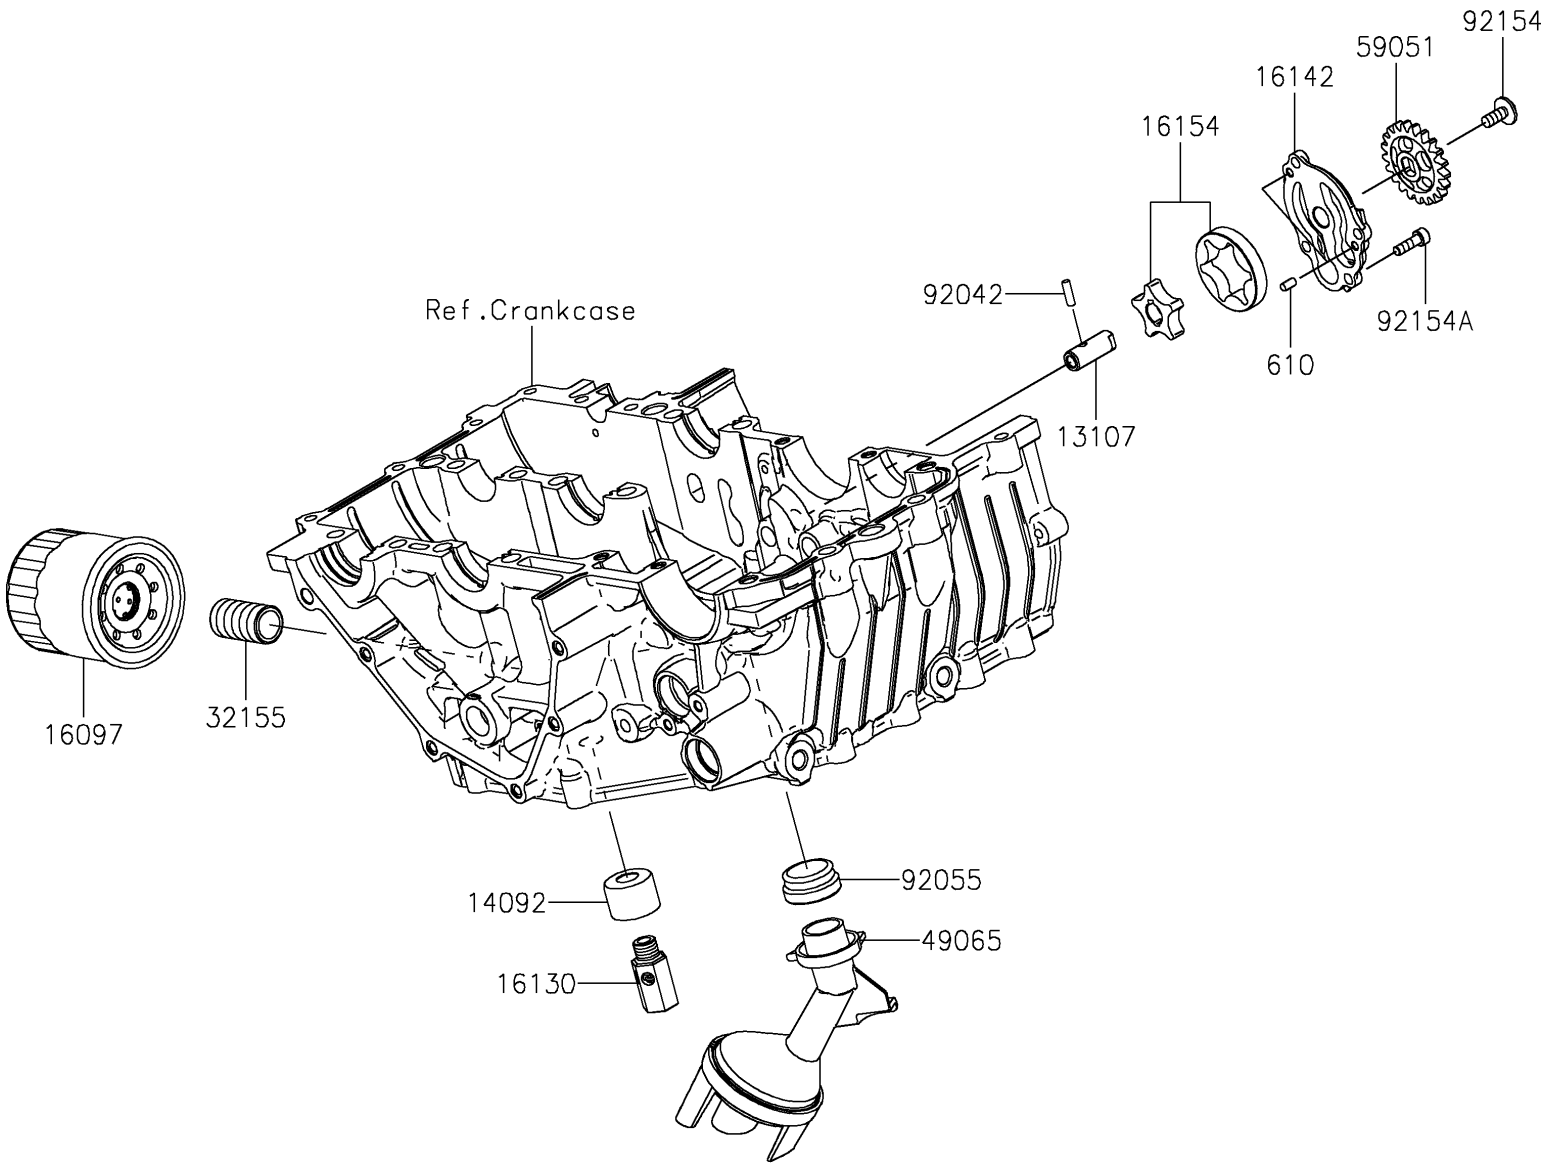

2024 Ninja 400 KRT Edition ABS PARTS DIAGRAM

Oil Pump/Oil Filter

E1710

2024 Ninja 400 KRT Edition ABS PARTS LIST

Oil Pump/Oil Filter

ITEM NAME	PART NUMBER	QUANTITY
SHAFT (Ref # 13107)	13107-0905	1
COVER,RELIEF VALVE (Ref # 14092)	14092-1002	1
FILTER-ASSY-OIL (Ref # 16097)	16097-0552	1
VALVE-ASSY-RELIEF (Ref # 16130)	16130-0006	1
COVER-PUMP (Ref # 16142)	16142-0748	1
ROTOR-PUMP (Ref # 16154)	16154-0738	1
PIPE,OIL FILTER (Ref # 32155)	32155-0029	1
FILTER-OIL (Ref # 49065)	49065-0048	1
GEAR-SPUR,OIL PUMP,21T (Ref # 59051)	59051-0797	1
PIN,DOWEL,4X13.8 (Ref # 92042)	92042-030	1
RING-O,OIL FILTER (Ref # 92055)	92055-1354	1
BOLT,SOCKET,6X14 (Ref # 92154)	92154-2731	1
BOLT,SOCKET,5X16 (Ref # 92154A)	92154-2792	4
ROLLER,4X8 (Ref # 610)	610A0408	2