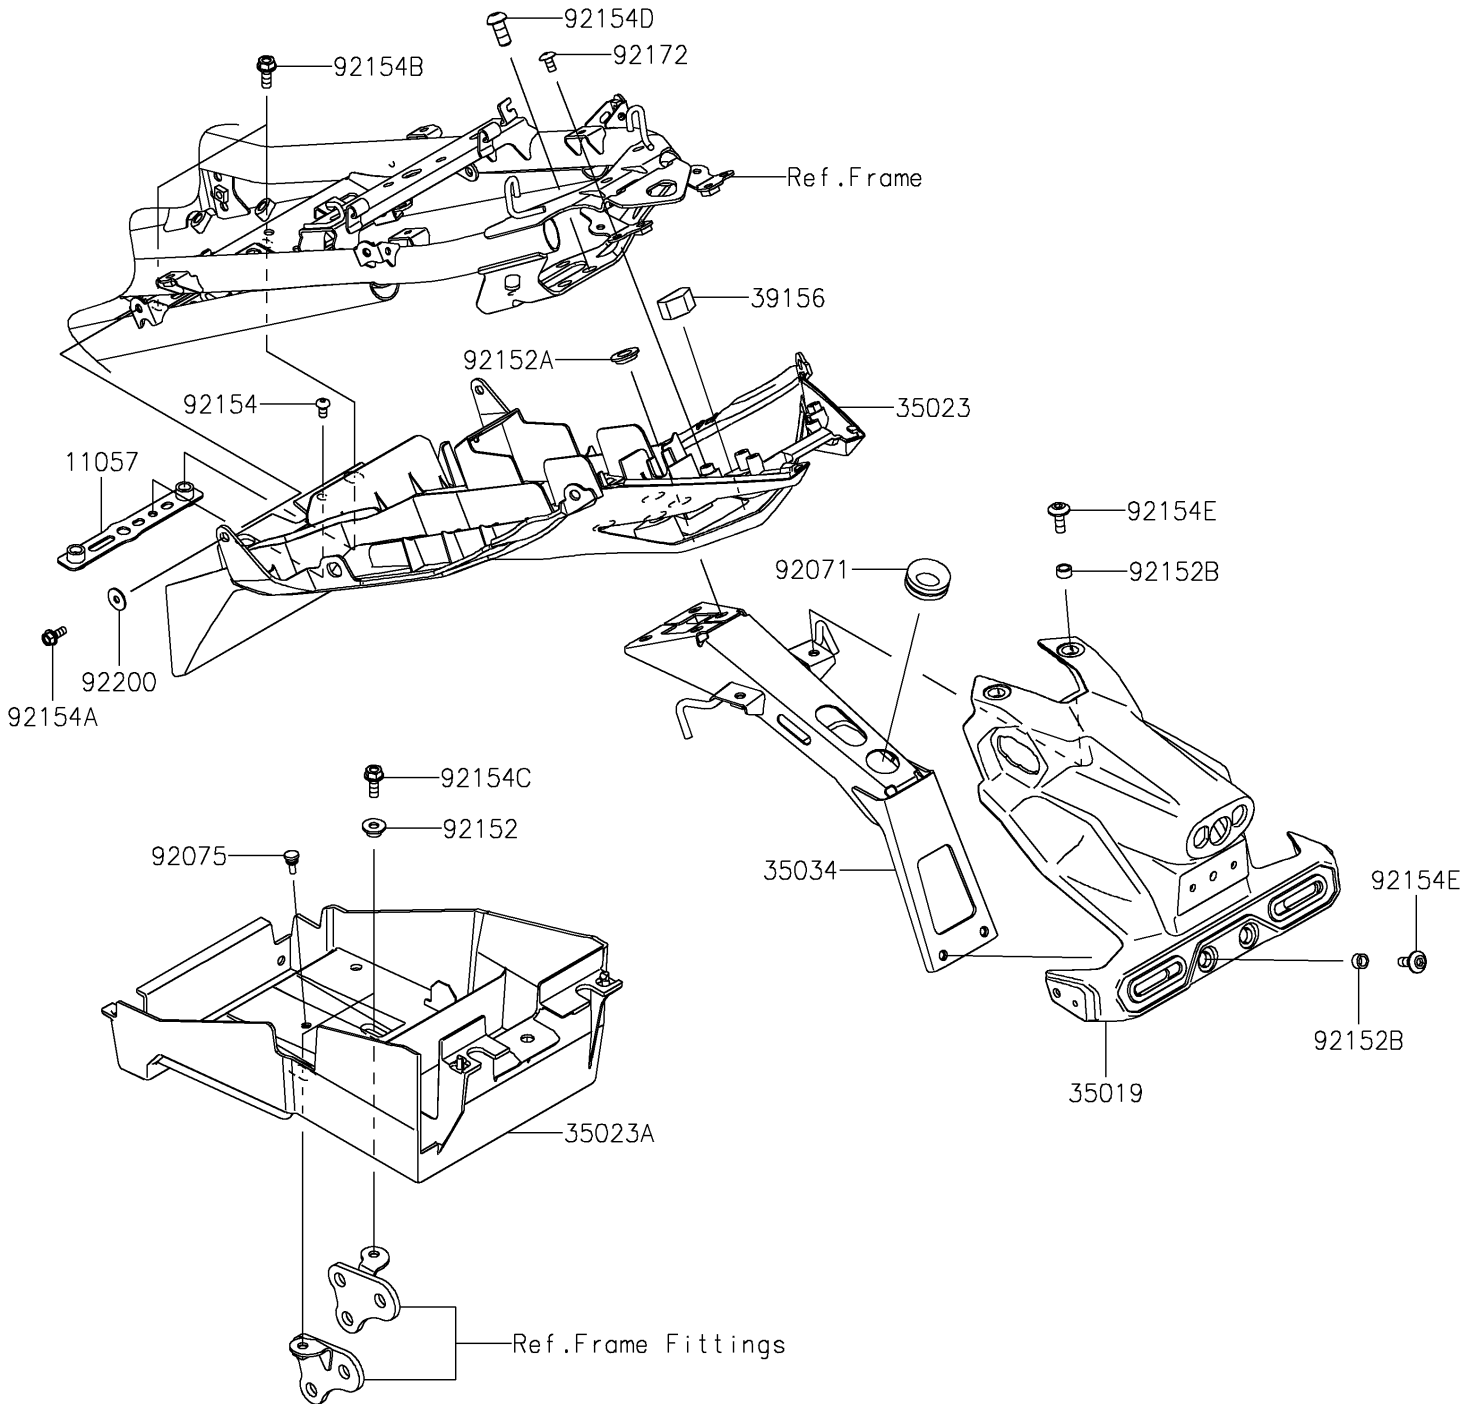

2024 Ninja 400 ABS PARTS DIAGRAM

Rear Fender(s)

F2172

2024 Ninja 400 ABS PARTS LIST

Rear Fender(s)

ITEM NAME	PART NUMBER	QUANTITY
BRACKET (Ref # 11057)	11057-1191	1
FLAP (Ref # 35019)	35019-0639	1
FENDER-REAR (Ref # 35023)	35023-0436	1
FENDER-REAR (Ref # 35023A)	35023-0438	1
REINFORCE (Ref # 35034)	35034-0601	1
PAD,16X24X13 (Ref # 39156)	39156-2379	1
GROMMET (Ref # 92071)	92071-0709	1
DAMPER,6X10X15 (Ref # 92075)	92075-1808	1
COLLAR,6.5X10X6.4 (Ref # 92152)	92152-2287	2
COLLAR,10X20X4.5 (Ref # 92152A)	92152-2392	4
COLLAR,6.8X10X5.4 (Ref # 92152B)	92152-2393	4
BOLT,SOCKET,5X10 (Ref # 92154)	92154-1547	1
BOLT,FLANGED,5X12 (Ref # 92154A)	92154-2893	2
BOLT,FLANGED,6X16 (Ref # 92154B)	92154-2895	2
BOLT,FLANGED,6X16 (Ref # 92154C)	92154-2900	2
BOLT,SOCKET,8X18 (Ref # 92154D)	92154-3739	4
BOLT,SOCKET,6X16 (Ref # 92154E)	92154-4421	4
SCREW,TAPPING,5X10 (Ref # 92172)	92172-0262	2
WASHER,5.2X16X1.2 (Ref # 92200)	92200-0583	2