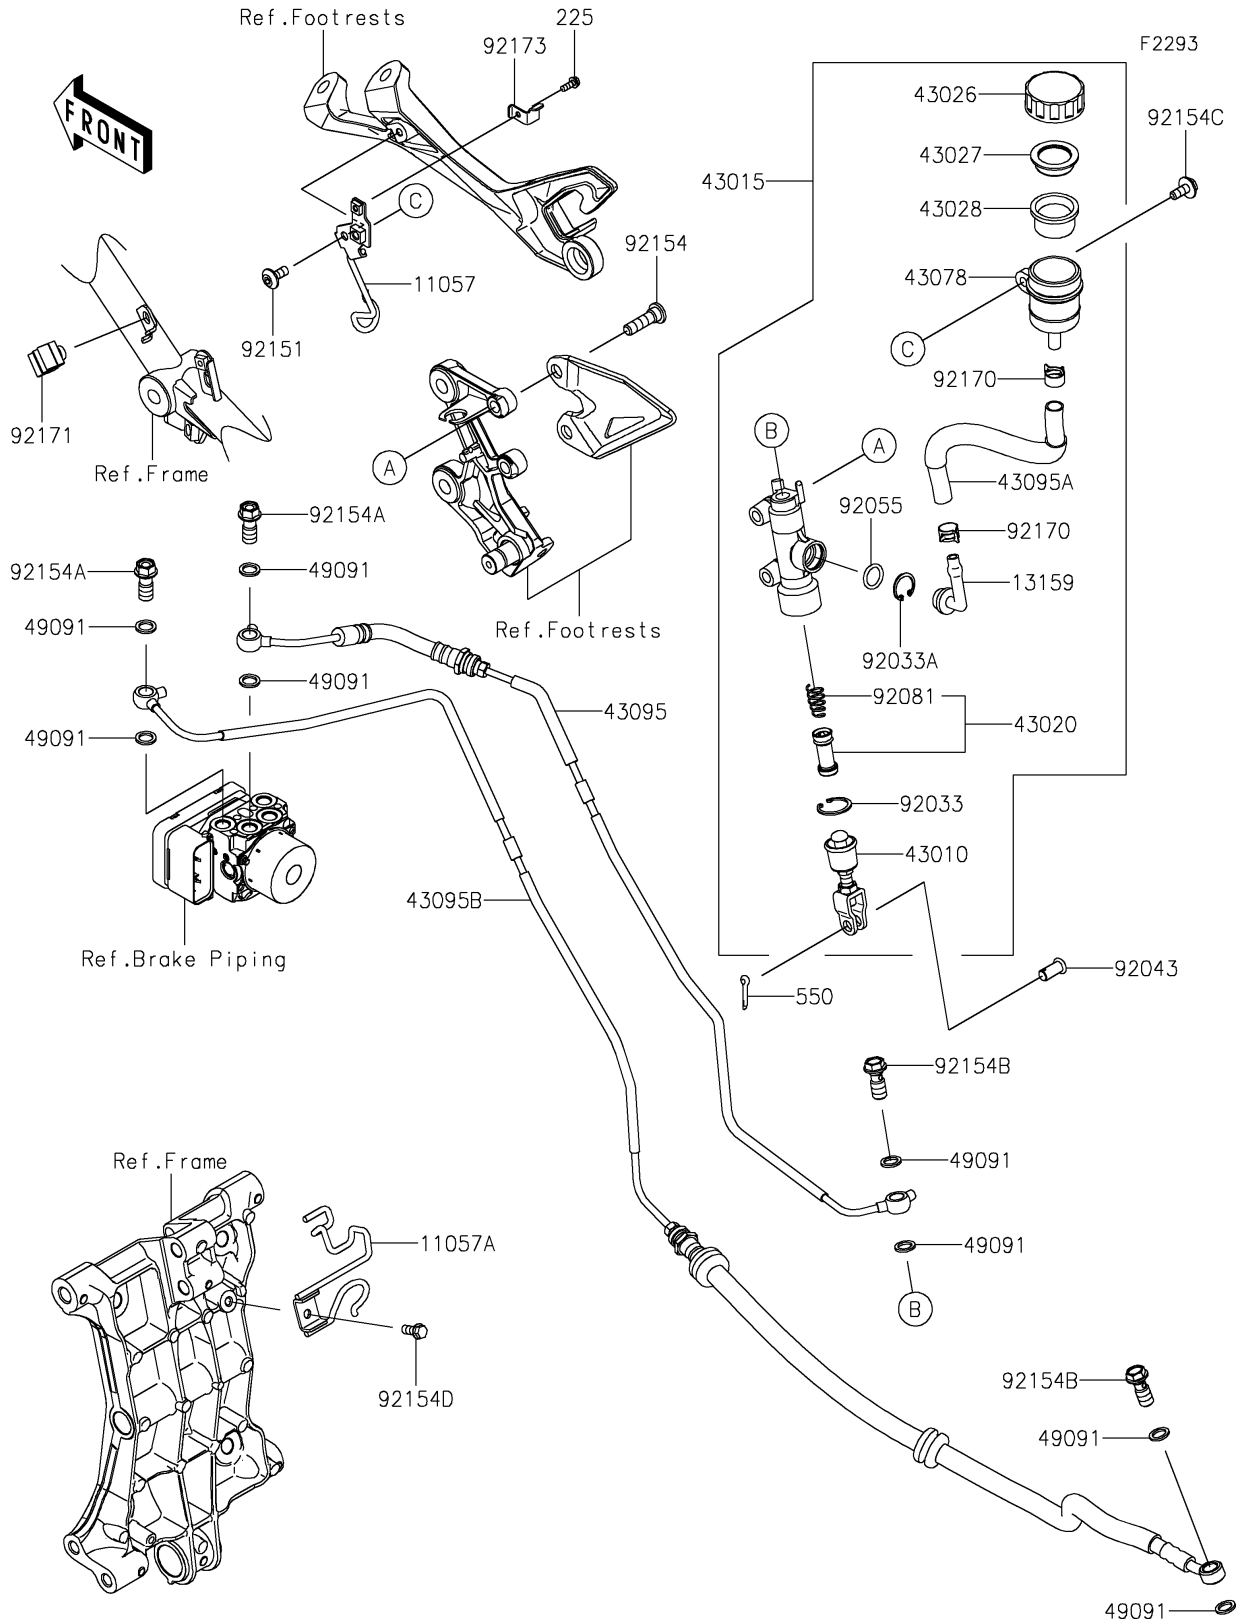

# 2024 Ninja 400 KRT Edition ABS PARTS DIAGRAM

## Rear Master Cylinder

### Rear Master Cylinder

ITEM NAME	PART NUMBER	QUANTITY
BRACKET,RR RESERVOIR (Ref # 11057)	11057-1101	1
BRACKET,PIVOT BRACKET (Ref # 11057A)	11057-1103	1
CONNECTOR (Ref # 13159)	13159-1056	1
ROD-ASSY-BRAKE (Ref # 43010)	43010-0022	1
CYLINDER-ASSY-MASTER,RR (Ref # 43015)	43015-0667	1
PISTON-COMP-BRAKE (Ref # 43020)	43020-0023	1
CAP-BRAKE (Ref # 43026)	43026-0009	1
PLATE-DIAPHRAGM (Ref # 43027)	43027-1053	1
DIAPHRAGM (Ref # 43028)	43028-1065	1
RESERVOIR (Ref # 43078)	43078-0040	1
HOSE-BRAKE,RR M/CYLINDER-HU (Ref # 43095)	43095-1489	1
HOSE-BRAKE,RR RESERVOIR (Ref # 43095A)	43095-1495	1
HOSE-BRAKE,HU-RR CALIPER (Ref # 43095B)	43095-1954	1
WASHER-SEAL,10.1X14.5X1.5 (Ref # 49091)	49091-0001	8
RING-SNAP,20.9X24.6X1.2 (Ref # 92033)	92033-0079	1
RING-SNAP,20.5MM (Ref # 92033A)	92033-1186	1
PIN (Ref # 92043)	92043-0904	1
RING-O,14.8X2.4 (Ref # 92055)	92055-0741	1
SPRING,MASTER CYLINDER (Ref # 92081)	92081-1737	1
BOLT,SOCKET,6X14 (Ref # 92151)	92151-1654	1
BOLT,SOCKET,8X30 (Ref # 92154)	92154-0843	2
BOLT,BANJO,10X22 (Ref # 92154A)	92154-1138	2
BOLT,BANJO,10X23 (Ref # 92154B)	92154-1712	2
BOLT,UPSET-WP,6X16 (Ref # 92154C)	92154-2244	1
BOLT,6X14 (Ref # 92154D)	92154-4129	1
CLAMP,HOSE (Ref # 92170)	92170-1091	2
CLAMP (Ref # 92171)	92171-0818	1
CLAMP,RESERVOIR TANK CAP (Ref # 92173)	92173-0028	1
SCREW-PAN-WSP-CROS,4X12 (Ref # 225)	225AB0412	1

# 2024 Ninja 400 KRT Edition ABS PARTS LIST

Rear Master Cylinder

ITEM NAME	PART NUMBER	QUANTITY
PIN-COTTER,2.0X15 (Ref # 550)	550AA2015	1