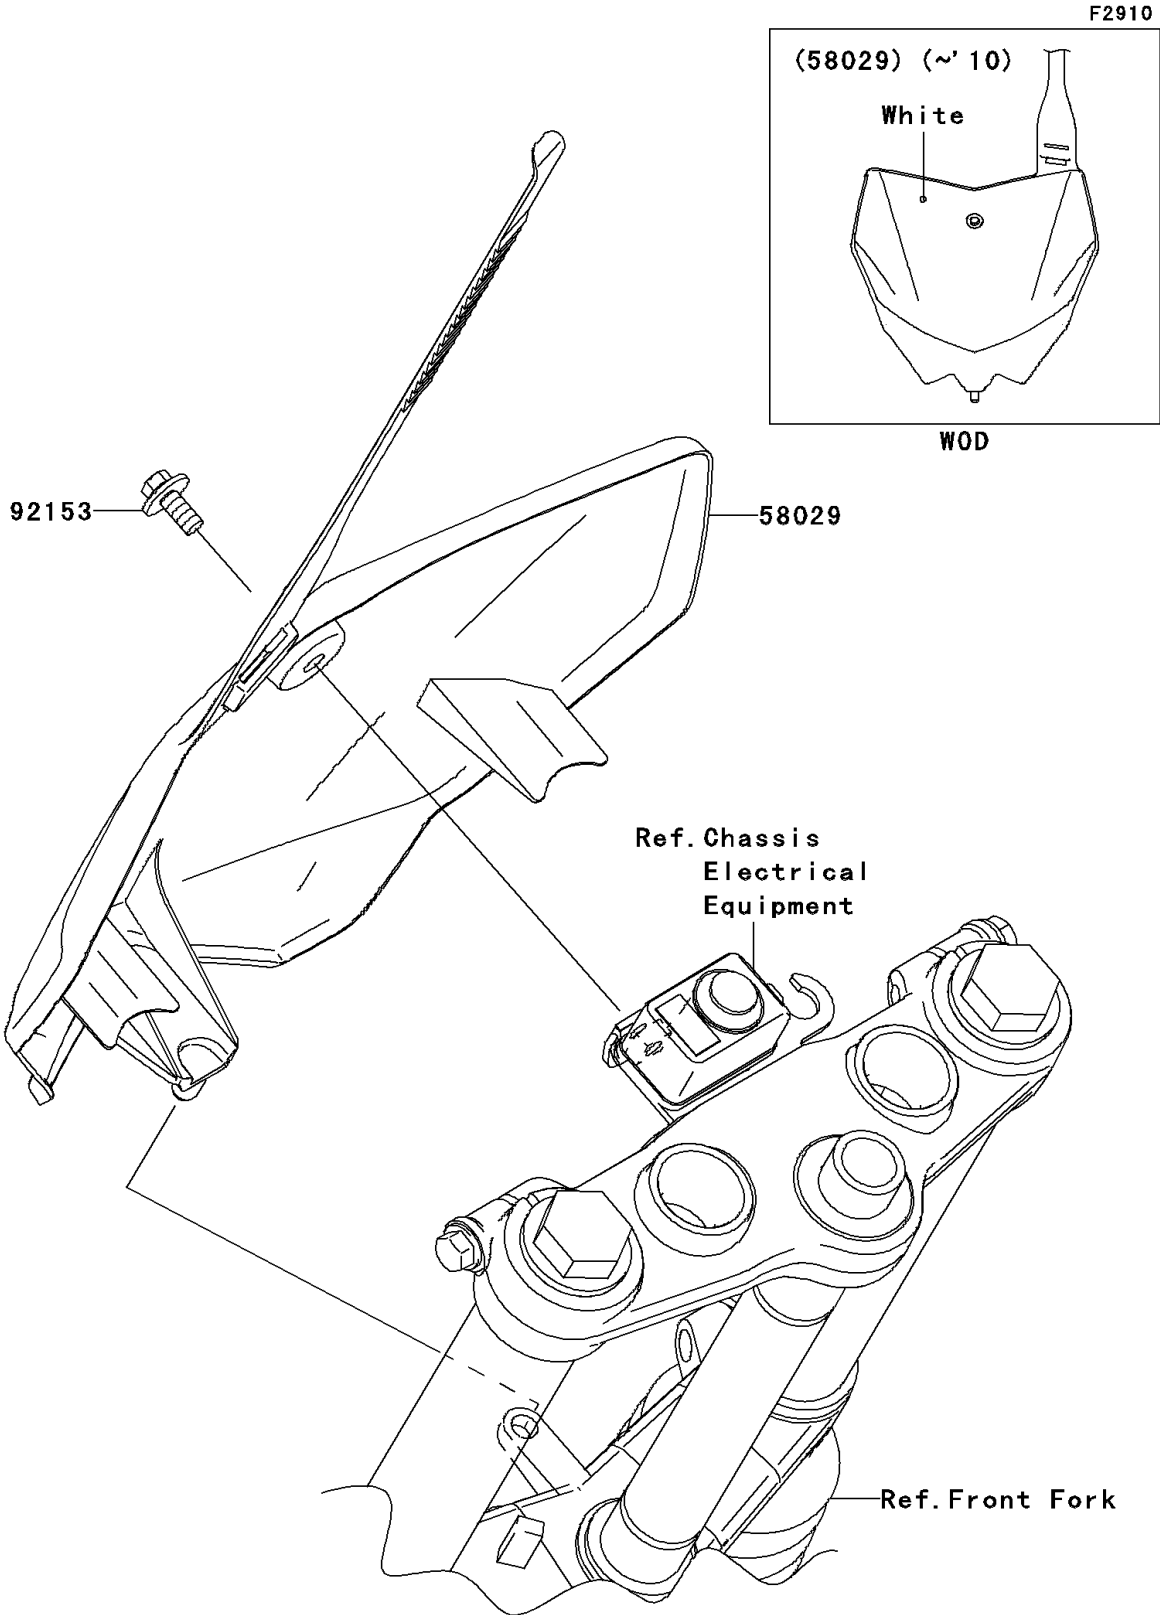

2010 KLX140L (CANADA ONLY) PARTS DIAGRAM

Accessory

2010 KLX140L (CANADA ONLY) PARTS LIST

Accessory

ITEM NAME	PART NUMBER	QUANTITY
PLATE-NUMBER,B.WHITE (Ref # 58029)	58029-0005-266	1
BOLT,FLANGED,6X14 (Ref # 92153)	92153-0936	1