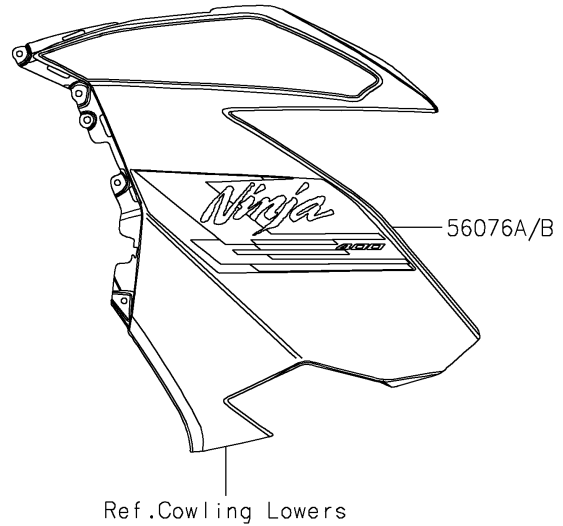

2024 Ninja 400 KRT Edition ABS PARTS DIAGRAM

Decals(Gray)(GRFNN)

F2861

2024 Ninja 400 KRT Edition ABS PARTS LIST

Decals(Gray)(GRFNN)

ITEM NAME	PART NUMBER	QUANTITY
MARK,ABS (Ref # 56054)	56054-1413	2
MARK,WINDSHIELD,KAWASAKI (Ref # 56054A)	56054-2261	1
MARK,FUEL TANK,KAWASAKI (Ref # 56054B)	56054-3826	2
PATTERN,WHEEL,GRN/BLK,4X1353 (Ref # 56076)	56076-4003	4
PATTERN,SIDE COWLING,LH (Ref # 56076A)	56076-4254	1
PATTERN,SIDE COWLING,RH (Ref # 56076B)	56076-4255	1
RIM STRIPE APPLICATOR (Ref # 57001)	57001-1752	AR