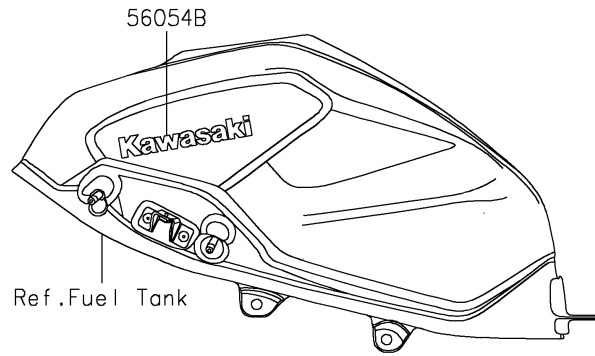

2024 Ninja 400 KRT Edition ABS PARTS DIAGRAM

Decals(Gray)(GRFNN)

F2861

2024 Ninja 400 KRT Edition ABS PARTS LIST

Decals(Gray)(GRFNN)

ITEM NAME	PART NUMBER	QUANTITY
MARK,ABS (Ref # 56054)	56054-1413	2
MARK,WINDSHIELD,KAWASAKI (Ref # 56054A)	56054-2261	1
MARK,FUEL TANK,KAWASAKI (Ref # 56054B)	56054-3826	2
PATTERN,WHEEL,GRN/BLK,4X1353 (Ref # 56076)	56076-4003	4
PATTERN,SIDE COWLING,LH (Ref # 56076A)	56076-4254	1
PATTERN,SIDE COWLING,RH (Ref # 56076B)	56076-4255	1
RIM STRIPE APPLICATOR (Ref # 57001)	57001-1752	AR