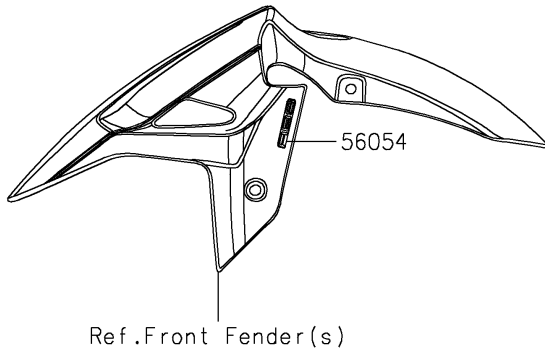

2024 Ninja 400 KRT Edition ABS PARTS DIAGRAM

Decals(Gray)(GRFNN)

F2861

2024 Ninja 400 KRT Edition ABS PARTS LIST

Decals(Gray)(GRFNN)

ITEM NAME	PART NUMBER	QUANTITY
MARK,ABS (Ref # 56054)	56054-1413	2
MARK,WINDSHIELD,KAWASAKI (Ref # 56054A)	56054-2261	1
MARK,FUEL TANK,KAWASAKI (Ref # 56054B)	56054-3826	2
PATTERN,WHEEL,GRN/BLK,4X1353 (Ref # 56076)	56076-4003	4
PATTERN,SIDE COWLING,LH (Ref # 56076A)	56076-4254	1
PATTERN,SIDE COWLING,RH (Ref # 56076B)	56076-4255	1
RIM STRIPE APPLICATOR (Ref # 57001)	57001-1752	AR