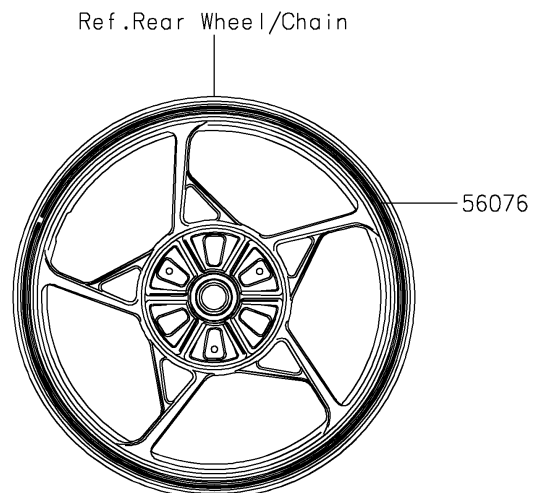

2024 Ninja 400 KRT Edition ABS PARTS DIAGRAM

Decals(Gray)(GRFNN)

F2861

2024 Ninja 400 KRT Edition ABS PARTS LIST

Decals(Gray)(GRFNN)

ITEM NAME	PART NUMBER	QUANTITY
MARK,ABS (Ref # 56054)	56054-1413	2
MARK,WINDSHIELD,KAWASAKI (Ref # 56054A)	56054-2261	1
MARK,FUEL TANK,KAWASAKI (Ref # 56054B)	56054-3826	2
PATTERN,WHEEL,GRN/BLK,4X1353 (Ref # 56076)	56076-4003	4
PATTERN,SIDE COWLING,LH (Ref # 56076A)	56076-4254	1
PATTERN,SIDE COWLING,RH (Ref # 56076B)	56076-4255	1
RIM STRIPE APPLICATOR (Ref # 57001)	57001-1752	AR