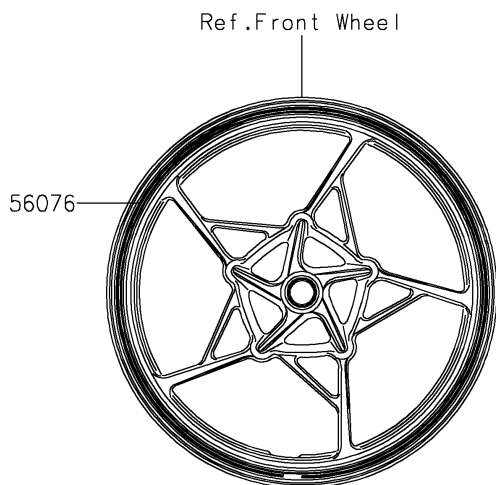

2024 Ninja 400 KRT Edition ABS PARTS DIAGRAM

Decals(Gray)(GRFNN)

F2861

2024 Ninja 400 KRT Edition ABS PARTS LIST

Decals(Gray)(GRFNN)

ITEM NAME	PART NUMBER	QUANTITY
MARK,ABS (Ref # 56054)	56054-1413	2
MARK,WINDSHIELD,KAWASAKI (Ref # 56054A)	56054-2261	1
MARK,FUEL TANK,KAWASAKI (Ref # 56054B)	56054-3826	2
PATTERN,WHEEL,GRN/BLK,4X1353 (Ref # 56076)	56076-4003	4
PATTERN,SIDE COWLING,LH (Ref # 56076A)	56076-4254	1
PATTERN,SIDE COWLING,RH (Ref # 56076B)	56076-4255	1
RIM STRIPE APPLICATOR (Ref # 57001)	57001-1752	AR