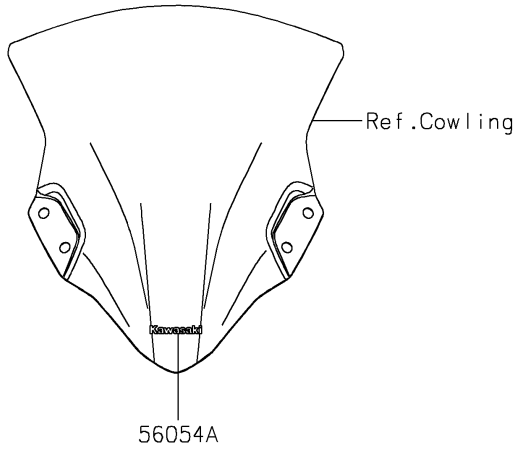

2024 Ninja 400 KRT Edition ABS PARTS DIAGRAM

Decals(Gray)(GRFNN)

F2861

2024 Ninja 400 KRT Edition ABS PARTS LIST

Decals(Gray)(GRFNN)

ITEM NAME	PART NUMBER	QUANTITY
MARK,ABS (Ref # 56054)	56054-1413	2
MARK,WINDSHIELD,KAWASAKI (Ref # 56054A)	56054-2261	1
MARK,FUEL TANK,KAWASAKI (Ref # 56054B)	56054-3826	2
PATTERN,WHEEL,GRN/BLK,4X1353 (Ref # 56076)	56076-4003	4
PATTERN,SIDE COWLING,LH (Ref # 56076A)	56076-4254	1
PATTERN,SIDE COWLING,RH (Ref # 56076B)	56076-4255	1
RIM STRIPE APPLICATOR (Ref # 57001)	57001-1752	AR