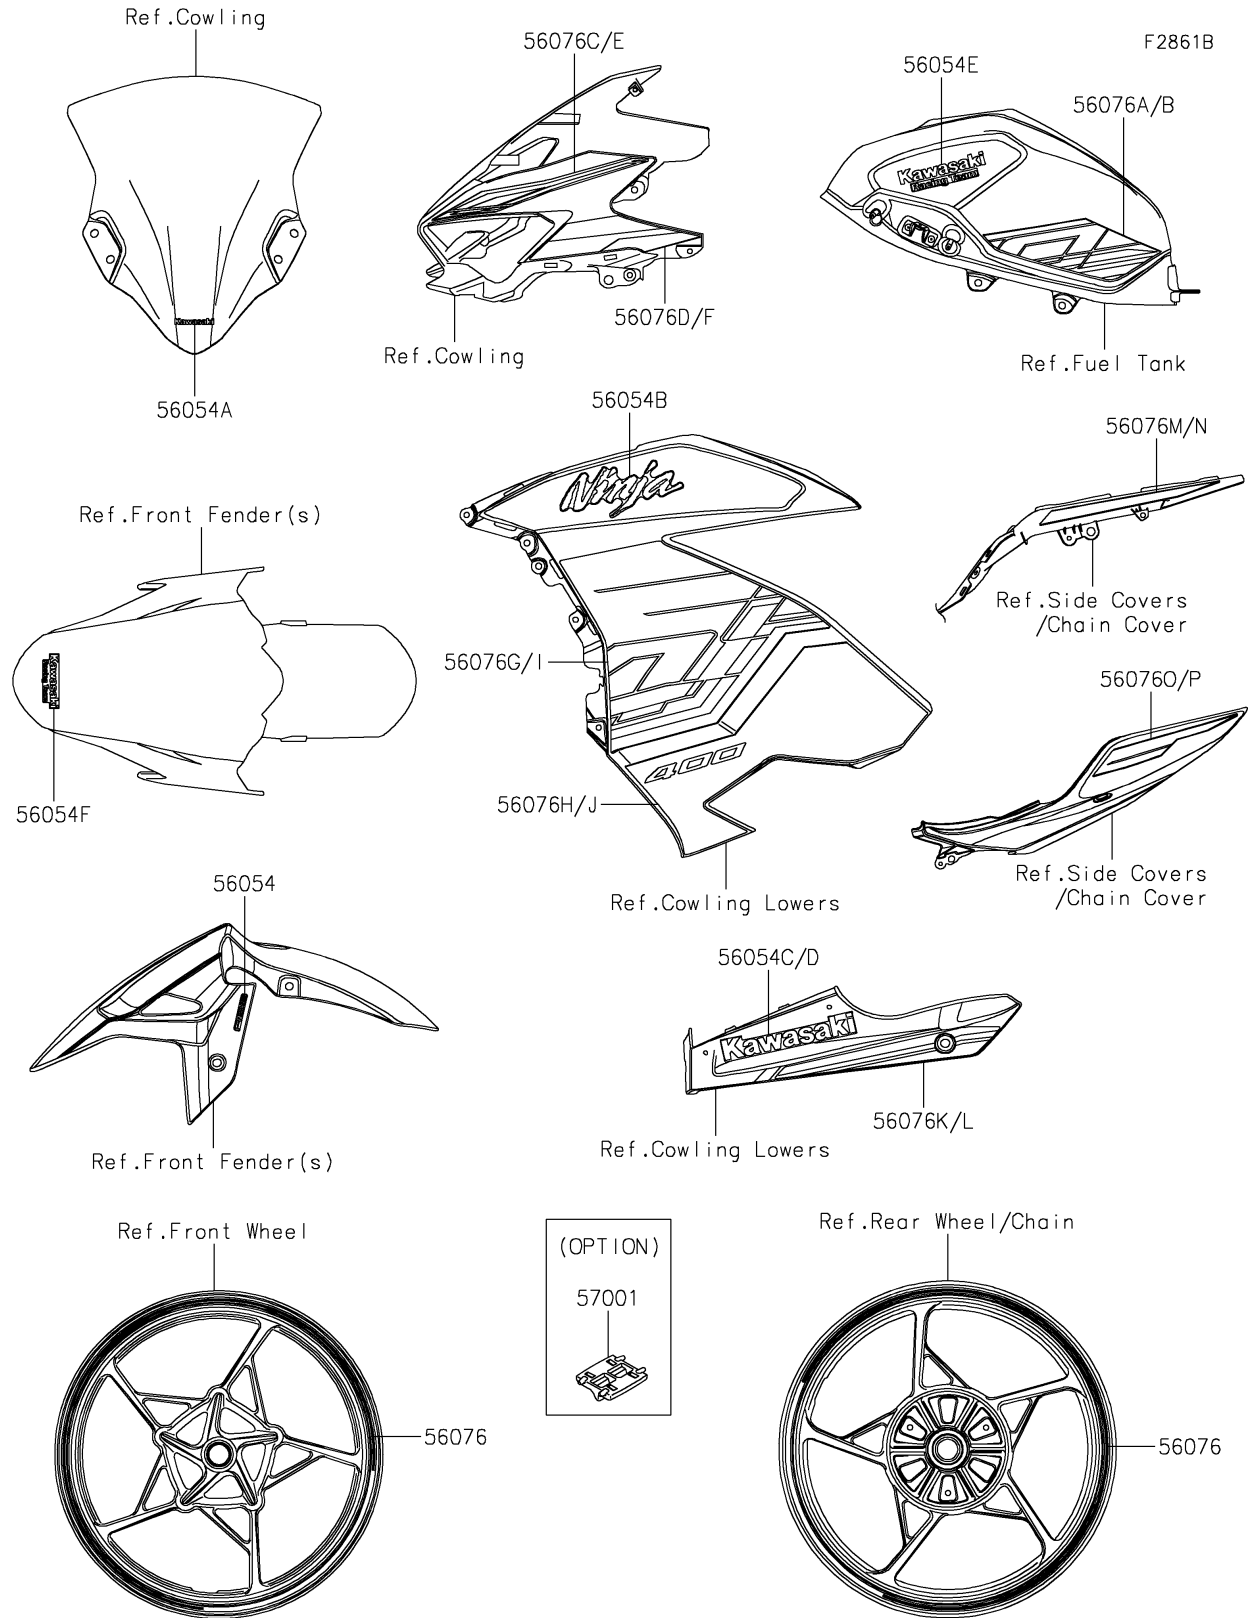

2024 Ninja 400 KRT Edition ABS PARTS DIAGRAM

Decals(Green)(GRFAN)

2024 Ninja 400 KRT Edition ABS PARTS LIST

Decals(Green)(GRFAN)

ITEM NAME	PART NUMBER	QUANTITY
MARK,ABS (Ref # 56054)	56054-1412	2
MARK,WINDSHIELD,KAWASAKI (Ref # 56054A)	56054-2261	1
MARK,UPP SIDE COWL.,NINJA (Ref # 56054B)	56054-2399	2
MARK,LWR COWL.,LH,KAWASAKI (Ref # 56054C)	56054-3814	1
MARK,LWR COWL.,RH,KAWASAKI (Ref # 56054D)	56054-3815	1
MARK,FUEL TANK,KRT (Ref # 56054E)	56054-4090	2
MARK,FR FENDER,KRT (Ref # 56054F)	56054-4091	1
PATTERN,WHEEL,BLACK,6X1079 (Ref # 56076)	56076-2170	4
PATTERN,FUEL TANK,LH (Ref # 56076A)	56076-4238	1
PATTERN,FUEL TANK,RH (Ref # 56076B)	56076-4239	1
PATTERN,UPP COWL.,LH,UPP (Ref # 56076C)	56076-4240	1
PATTERN,UPP COWL.,LH,LWR (Ref # 56076D)	56076-4241	1
PATTERN,UPP COWL.,RH,UPP (Ref # 56076E)	56076-4242	1
PATTERN,UPP COWL.,RH,LWR (Ref # 56076F)	56076-4243	1
PATTERN,SIDE COWL.,LH,UPP (Ref # 56076G)	56076-4244	1
PATTERN,SIDE COWL.,LH,LWR (Ref # 56076H)	56076-4245	1
PATTERN,SIDE COWL.,RH,UPP (Ref # 56076I)	56076-4246	1
PATTERN,SIDE COWL.,RH,LWR (Ref # 56076J)	56076-4247	1
PATTERN,LWR COWL.,LH (Ref # 56076K)	56076-4248	1
PATTERN,LWR COWL.,RH (Ref # 56076L)	56076-4249	1
PATTERN,TAIL COVER,LH,CNT (Ref # 56076M)	56076-4250	1
PATTERN,TAIL COVER,RH,CNT (Ref # 56076N)	56076-4251	1
PATTERN,TAIL COVER,LH (Ref # 56076O)	56076-4252	1
PATTERN,TAIL COVER,RH (Ref # 56076P)	56076-4253	1
RIM STRIPE APPLICATOR (Ref # 57001)	57001-1752	AR