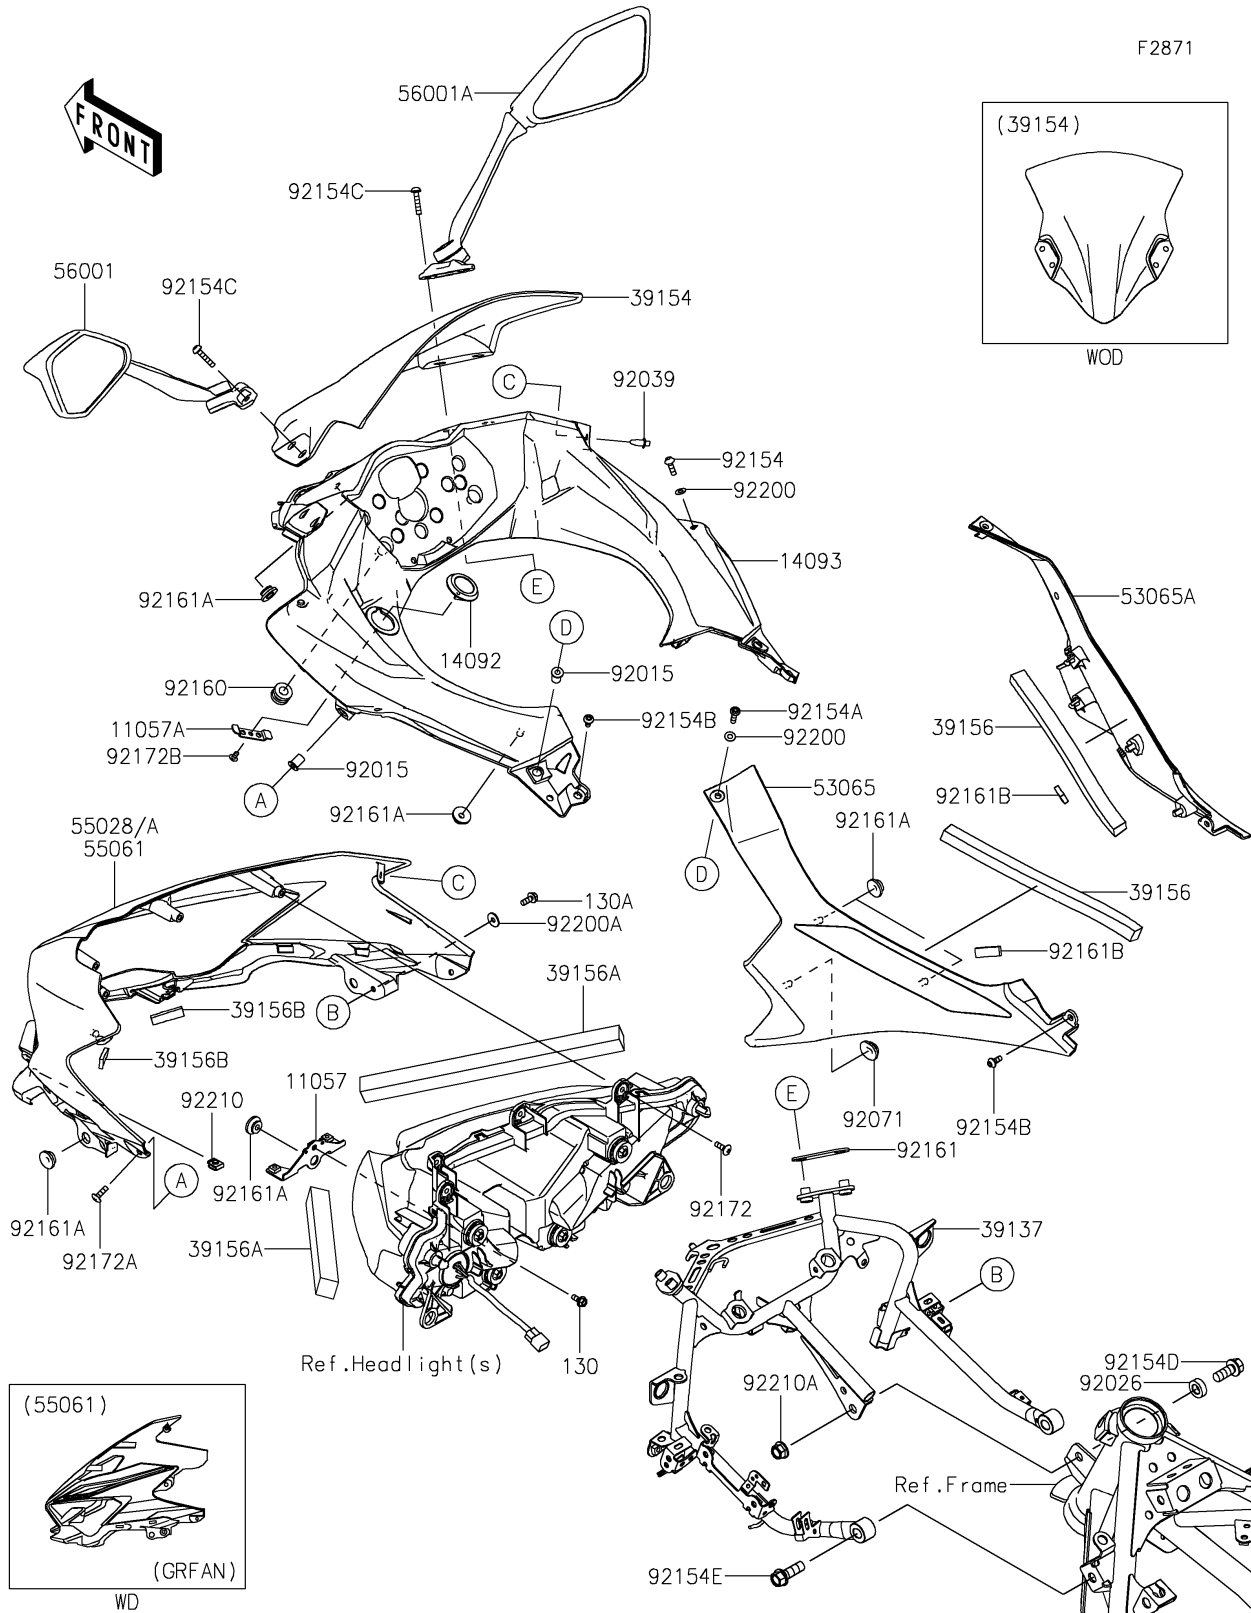

2024 Ninja 400 ABS PARTS DIAGRAM

Cowling

2024 Ninja 400 ABS PARTS LIST

Cowling

ITEM NAME	PART NUMBER	QUANTITY
BRACKET,HEAD LAMP,LWR (Ref # 11057)	11057-1199	1
BRACKET,DC SOCKET (Ref # 11057A)	11057-1249	1
COVER,DC SOCKET (Ref # 14092)	14092-0214	1
COVER,METER (Ref # 14093)	14093-0644	1
STAY-COMP,UPP COWL. (Ref # 39137)	39137-0679	1
WINDSHIELD (Ref # 39154)	39154-0426	1
PAD,13X240X16 (Ref # 39156)	39156-2297	2
PAD,20X290X20 (Ref # 39156A)	39156-2357	2
PAD,10X35X4 (Ref # 39156B)	39156-2380	2
COVER SEAT,LH (Ref # 53065)	53065-0042	1
COVER SEAT,RH (Ref # 53065A)	53065-0043	1
COWLING,UPP,P.RED (Ref # 55028)	55028-0893-234	1
COWLING,UPP,M.C.GRAY (Ref # 55028A)	55028-0893-51A	1
MIRROR-ASSY,LH (Ref # 56001)	56001-0378	1
MIRROR-ASSY,RH (Ref # 56001A)	56001-0379	1
NUT,WELL,5MM (Ref # 92015)	92015-1757	4
SPACER,10.5X20X6.5 (Ref # 92026)	92026-0835	1
RIVET (Ref # 92039)	92039-0060	2
GROMMET,20X24X7.5 (Ref # 92071)	92071-0766	2
BOLT,SOCKET,5X16 (Ref # 92154)	92154-0209	2
BOLT,SOCKET,5X20 (Ref # 92154A)	92154-0210	2
BOLT,SOCKET,5X12 (Ref # 92154B)	92154-1421	4
BOLT,SOCKET,6X25 (Ref # 92154C)	92154-2806	4
BOLT-FLANGED,10X25 (Ref # 92154D)	92154-4058	1
BOLT,FLANGED,10X30 (Ref # 92154E)	92154-4393	2
DAMPER,10X20X12 (Ref # 92160)	92160-1167	2
DAMPER (Ref # 92161)	92161-1467	2
DAMPER (Ref # 92161A)	92161-1531	10
DAMPER,10X28X5 (Ref # 92161B)	92161-2107	2

2024 Ninja 400 ABS PARTS LIST

Cowling

ITEM NAME	PART NUMBER	QUANTITY
SCREW,TAPPING,5X16 (Ref # 92172)	92172-0427	4
SCREW,TRUSS HEAD,5X16 (Ref # 92172A)	92172-1222	2
SCREW,CROSS,4X8 (Ref # 92172B)	92172-1227	1
WASHER,NYLONE,5.3X11.5X0.5 (Ref # 92200)	92200-0006	4
WASHER,5.2X16X1.2 (Ref # 92200A)	92200-0583	2
NUT (Ref # 92210)	92210-0571	2
NUT,LOCK,FLANGED,10MM (Ref # 92210A)	92210-1081	1
BOLT-FLANGED,5X12 (Ref # 130)	130BA0512	1
BOLT-FLANGED,5X14 (Ref # 130A)	130BA0514	2