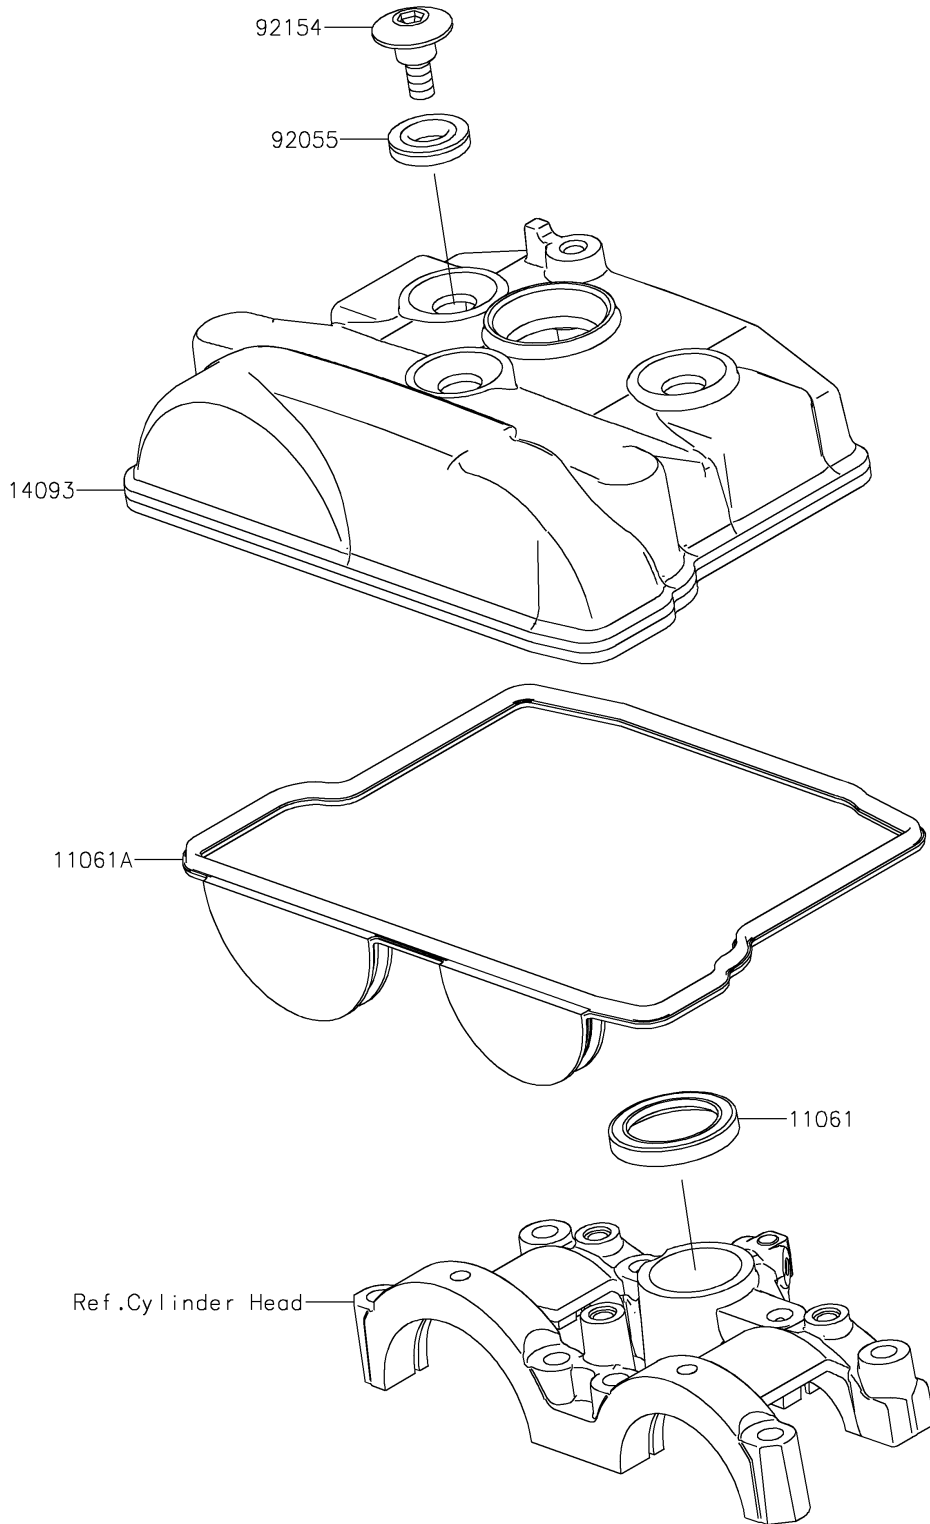

2024 KX™ 250 PARTS DIAGRAM

Cylinder Head Cover

E1112

2024 KX™ 250 PARTS LIST

Cylinder Head Cover

ITEM NAME	PART NUMBER	QUANTITY
GASKET,PLUG HOLE (Ref # 11061)	11061-1197	1
GASKET,HEAD COVER (Ref # 11061A)	11061-1392	1
COVER,HEAD (Ref # 14093)	14093-1050	1
RING-O,HEAD COVER BOLT (Ref # 92055)	92055-1352	3
BOLT,SOCKET,6MM (Ref # 92154)	92154-2094	3