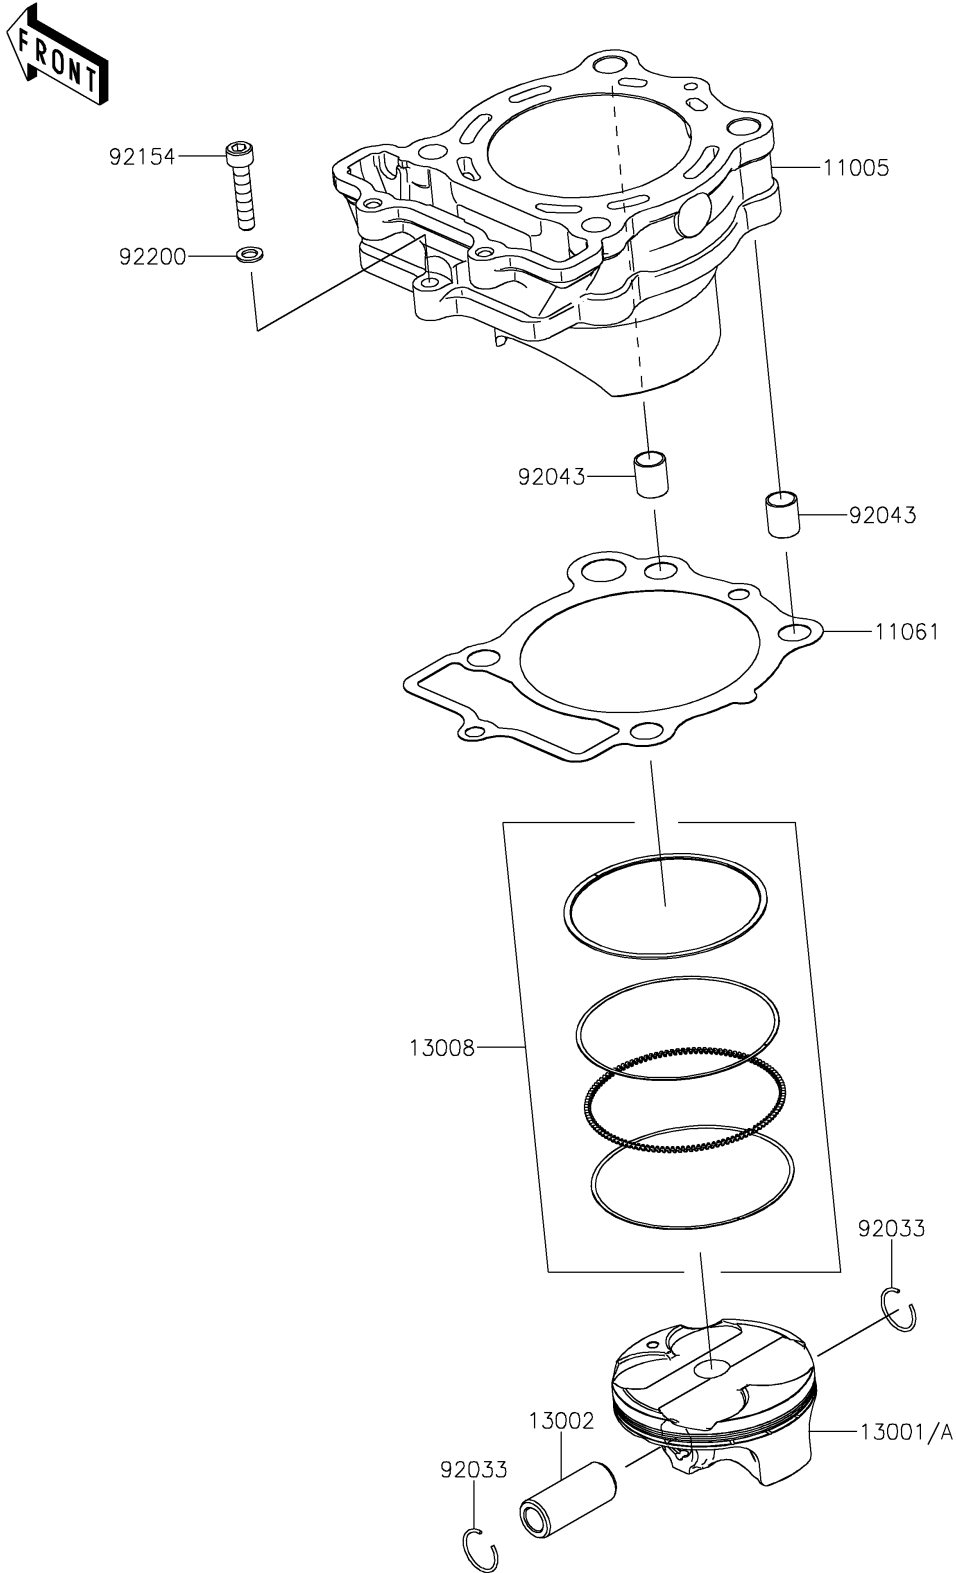

# 2021 KX™ 250 PARTS DIAGRAM

Cylinder/Piston(s)

E1120

## 2021 KX™ 250 PARTS LIST

Cylinder/Piston(s)

ITEM NAME	PART NUMBER	QUANTITY
CYLINDER-ENGINE (Ref # 11005)	11005-0717	1
GASKET,CYLINDER BASE (Ref # 11061)	11061-1198	1
PISTON-ENGINE (Ref # 13001)	13001-0820	1
PIN-PISTON (Ref # 13002)	13002-0721	1
RING-SET-PISTON (Ref # 13008)	13008-0585	1
RING-SNAP,PISTON PIN (Ref # 92033)	92033-1161	2
PIN,10.1X12X14 (Ref # 92043)	92043-4009	2
BOLT,SOCKET,6X30 (Ref # 92154)	92154-4181	1
WASHER,6.1X10.0X1.0 (Ref # 92200)	92200-0190	1