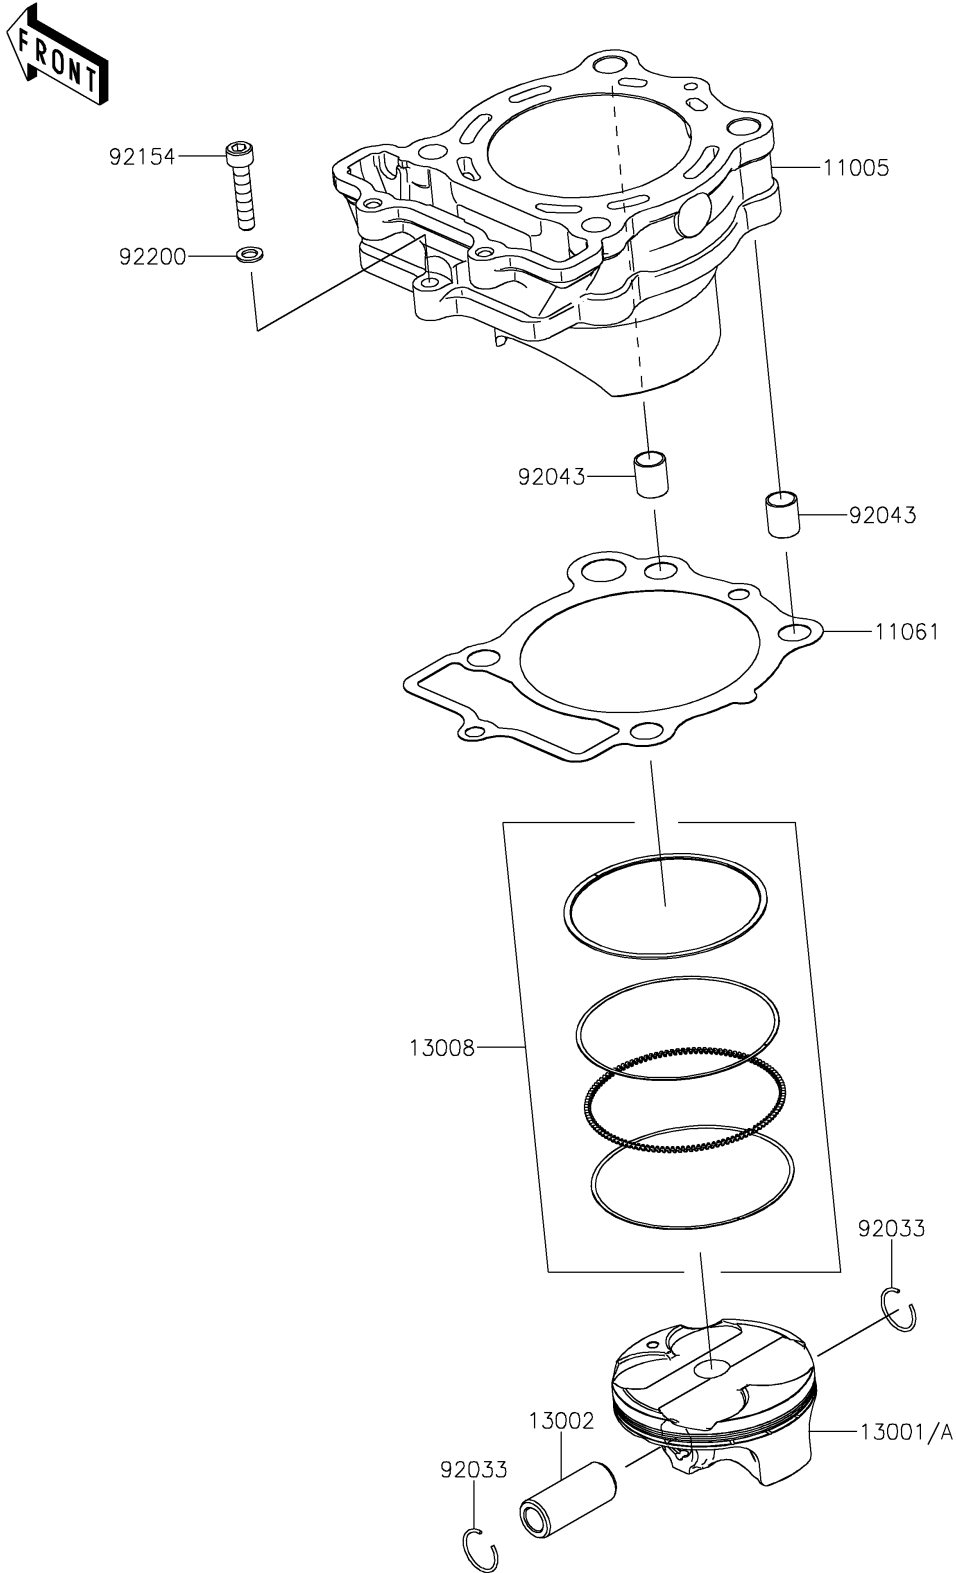

2024 KX™ 250 PARTS DIAGRAM

Cylinder/Piston(s)

E1120

2024 KX™ 250 PARTS LIST

Cylinder/Piston(s)

ITEM NAME	PART NUMBER	QUANTITY
CYLINDER-ENGINE (Ref # 11005)	11005-0717	1
GASKET,CYLINDER BASE (Ref # 11061)	11061-1198	1
PISTON-ENGINE (Ref # 13001)	13001-0820	1
PISTON-ENGINE (Ref # 13001A)	13001-0838	1
PIN-PISTON (Ref # 13002)	13002-0721	1
RING-SET-PISTON (Ref # 13008)	13008-0585	1
RING-SNAP,PISTON PIN (Ref # 92033)	92033-1161	2
PIN,10.1X12X14 (Ref # 92043)	92043-4009	2
BOLT,SOCKET,6X30 (Ref # 92154)	92154-4181	1
WASHER,6.1X10.0X1.0 (Ref # 92200)	92200-0190	1