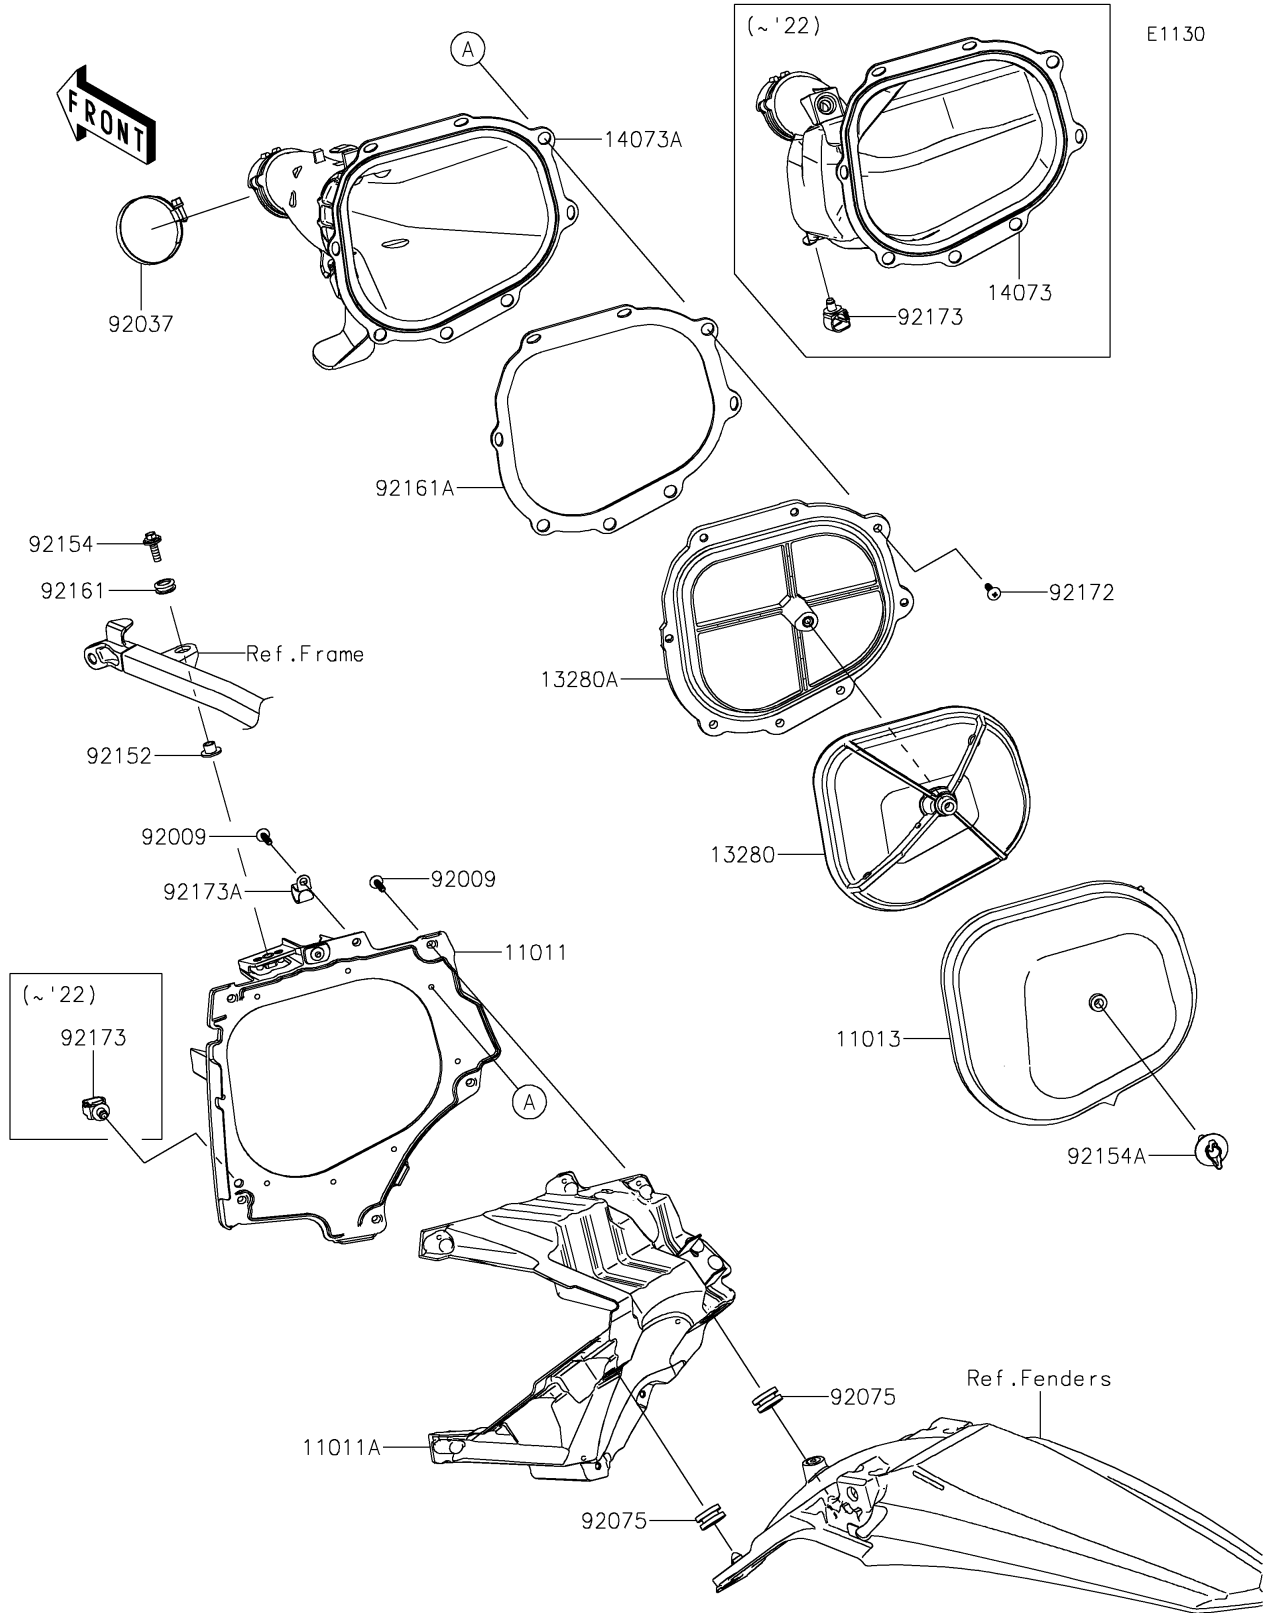

2021 KX™ 250 PARTS DIAGRAM

Air Cleaner

2021 KX™ 250 PARTS LIST

Air Cleaner

ITEM NAME	PART NUMBER	QUANTITY
CASE-AIR FILTER,FR,L.GREEN (Ref # 11011)	11011-0948-290	1
CASE-AIR FILTER,RR,L.GREEN (Ref # 11011A)	11011-0949-290	1
ELEMENT-AIR FILTER (Ref # 11013)	11013-0811	1
HOLDER,ELEMENT BASE (Ref # 13280)	13280-0913	1
HOLDER,ELEMENT BASE (Ref # 13280A)	13280-0988	1
DUCT (Ref # 14073)	14073-1869	1
SCREW,TAPPING,5X20 (Ref # 92009)	92009-1993	6
CLAMP,RESERVE TANK (Ref # 92037)	92037-1586	1
DAMPER,10X24X12 (Ref # 92075)	92075-1690	2
COLLAR (Ref # 92152)	92152-1449	1
BOLT,FLANGED,6X20 (Ref # 92154)	92154-1268	1
BOLT,WING,6X35 (Ref # 92154A)	92154-2943	1
DAMPER (Ref # 92161)	92161-0266	1
DAMPER,HOLDER (Ref # 92161A)	92161-2319	1
SCREW,TAPPING,5X20 (Ref # 92172)	92172-0382	8
CLAMP,12MM DIA. (Ref # 92173)	92173-0736	2
CLAMP (Ref # 92173A)	92173-1549	1