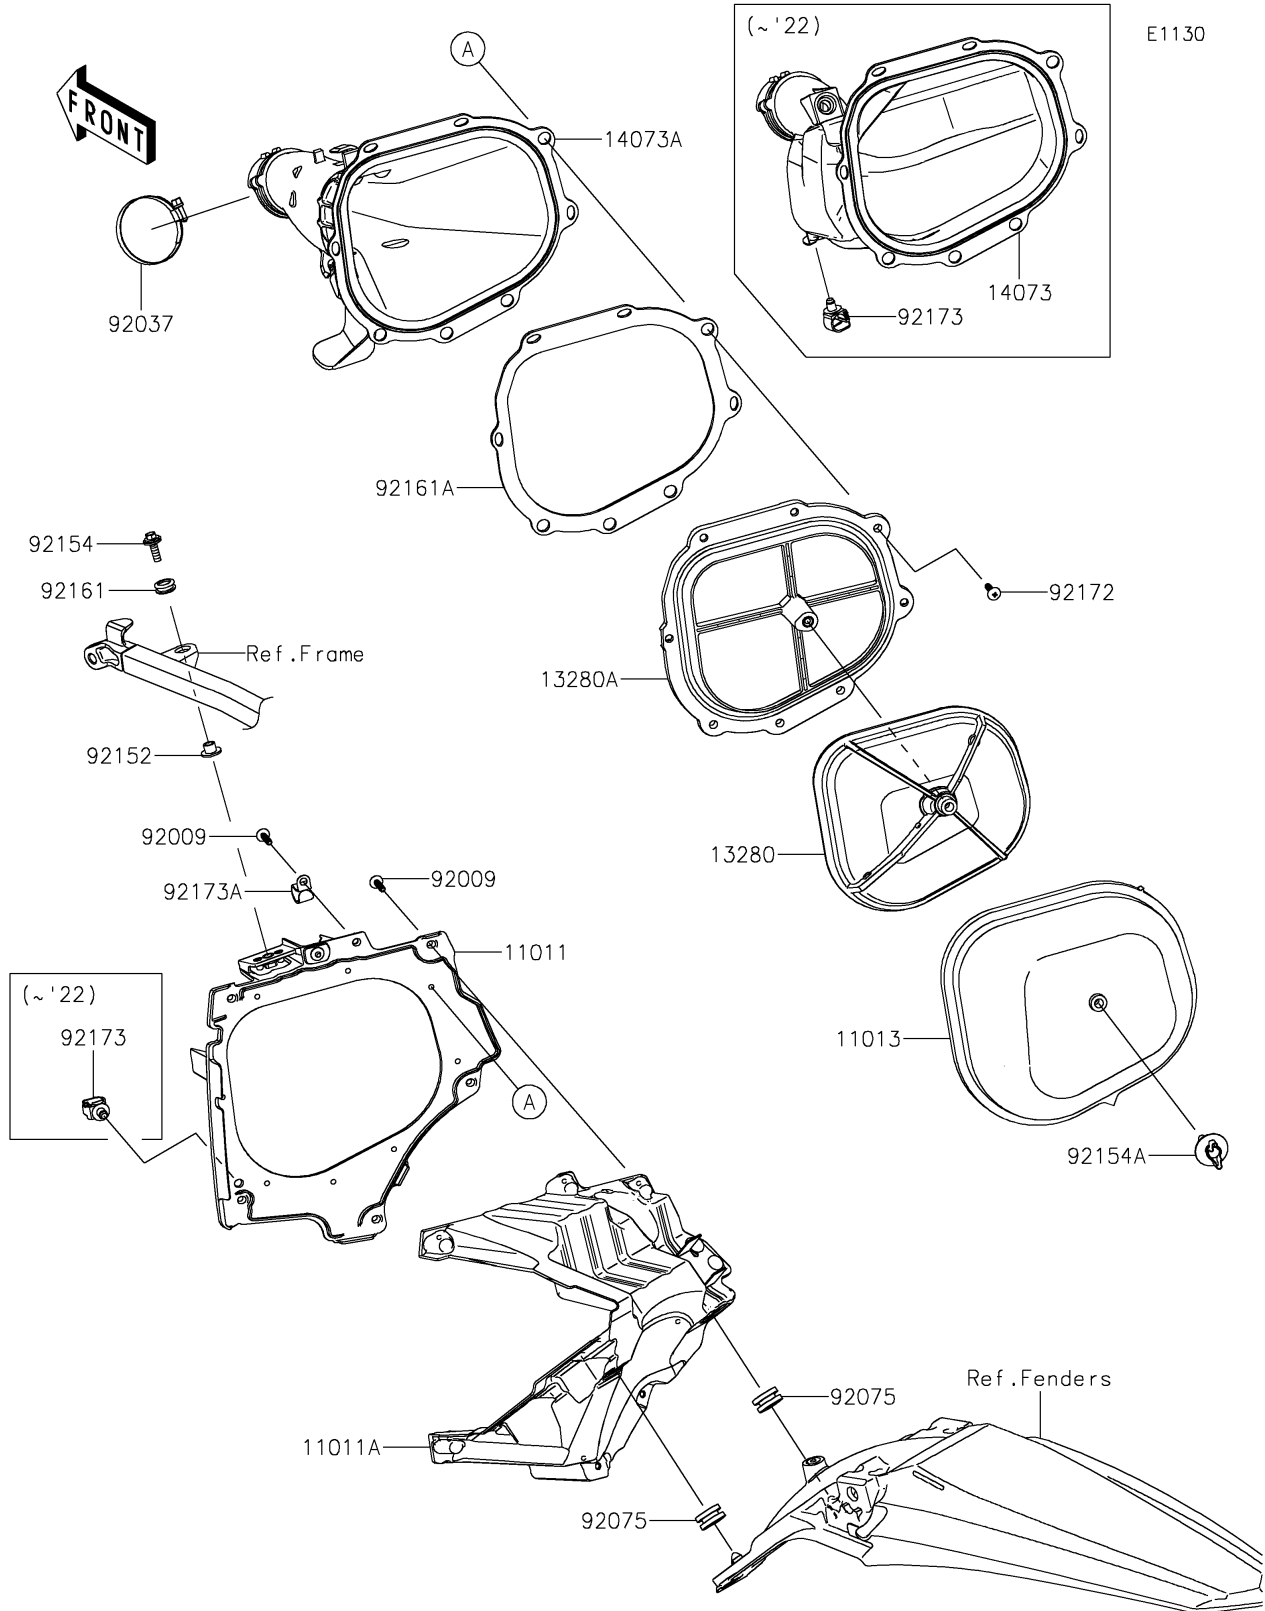

2024 KX™ 250 PARTS DIAGRAM

Air Cleaner

2024 KX™ 250 PARTS LIST

Air Cleaner

ITEM NAME	PART NUMBER	QUANTITY
CASE-AIR FILTER,FR,L.GREEN (Ref # 11011)	11011-0948-290	1
CASE-AIR FILTER,RR,L.GREEN (Ref # 11011A)	11011-0949-290	1
ELEMENT-AIR FILTER (Ref # 11013)	11013-0811	1
HOLDER,ELEMENT BASE (Ref # 13280)	13280-0913	1
HOLDER,ELEMENT BASE (Ref # 13280A)	13280-0988	1
DUCT (Ref # 14073)	14073-1869	1
DUCT (Ref # 14073A)	14073-1877	1
SCREW,TAPPING,5X20 (Ref # 92009)	92009-1993	6
CLAMP,RESERVE TANK (Ref # 92037)	92037-1586	1
DAMPER,10X24X12 (Ref # 92075)	92075-1690	2
COLLAR (Ref # 92152)	92152-1449	1
BOLT,FLANGED,6X20 (Ref # 92154)	92154-1268	1
BOLT,WING,6X35 (Ref # 92154A)	92154-2943	1
DAMPER (Ref # 92161)	92161-0266	1
DAMPER,HOLDER (Ref # 92161A)	92161-2319	1
SCREW,TAPPING,5X20 (Ref # 92172)	92172-0382	8
CLAMP,12MM DIA. (Ref # 92173)	92173-0736	2
CLAMP (Ref # 92173A)	92173-1549	1