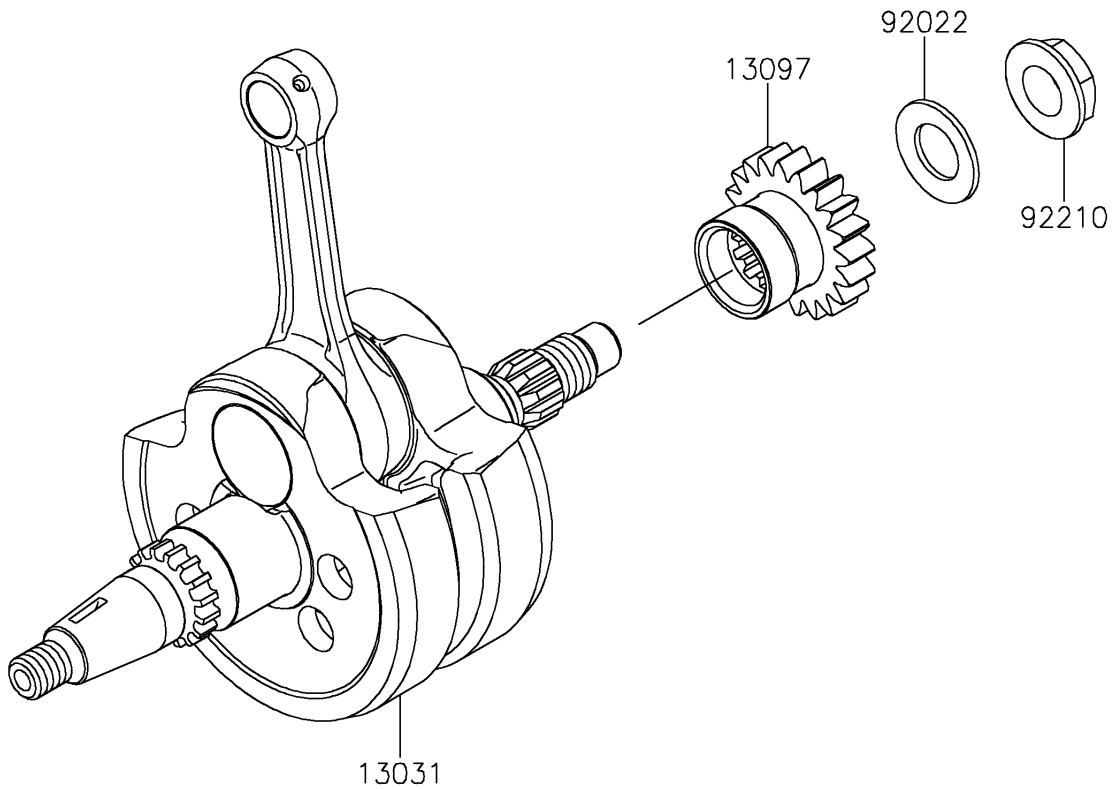

# 2024 KX™ 250 50th ANNIVERSARY EDITION PARTS DIAGRAM

Crankshaft

E1321

# 2024 KX™ 250 50th ANNIVERSARY EDITION PARTS LIST

## Crankshaft

ITEM NAME	PART NUMBER	QUANTITY
CRANKSHAFT-COMP (Ref # 13031)	13031-1539	1
GEAR-PRIMARY SPUR,20T (Ref # 13097)	13097-0617	1
WASHER,16.3X29X1.75 (Ref # 92022)	92022-1356	1
NUT,LEFT HANDED,16MM (Ref # 92210)	92210-0350	1