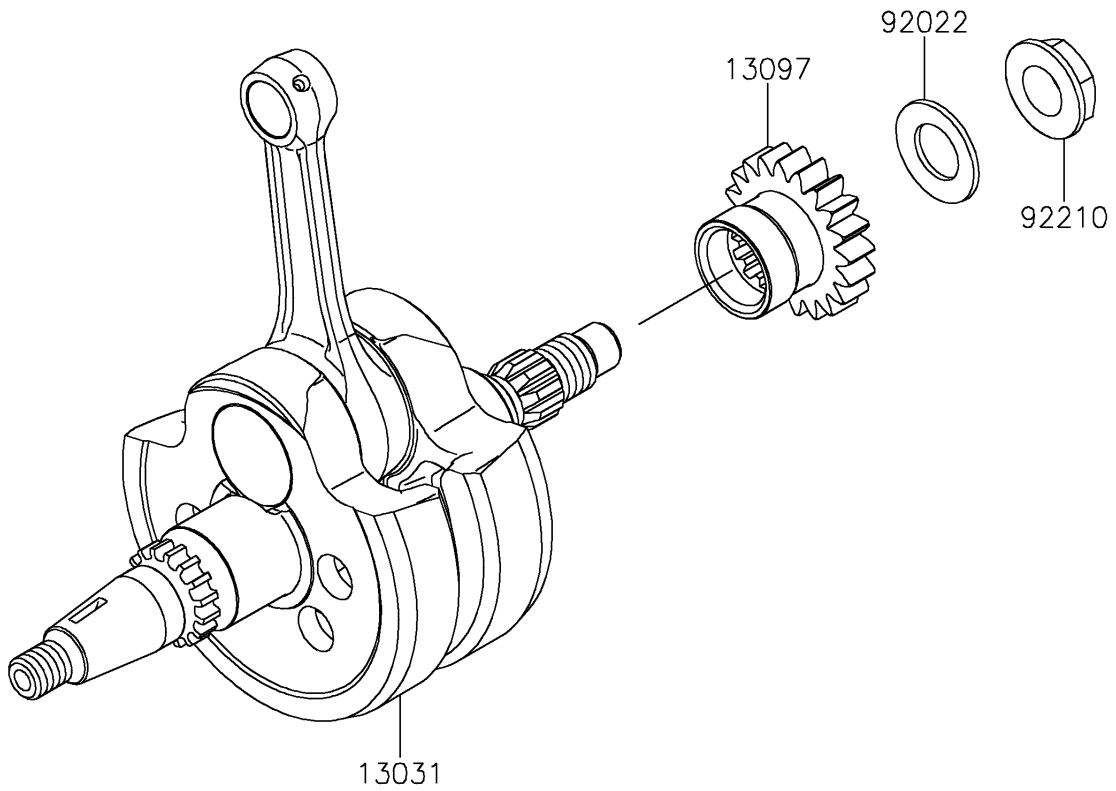

2024 KX™ 250 PARTS DIAGRAM

Crankshaft

E1321

2024 KX™ 250 PARTS LIST

Crankshaft

| ITEM NAME | PART NUMBER | QUANTITY |
|-------------------------------------|-------------|----------|
| CRANKSHAFT-COMP (Ref # 13031) | 13031-1539 | 1 |
| GEAR-PRIMARY SPUR,20T (Ref # 13097) | 13097-0617 | 1 |
| WASHER,16.3X29X1.75 (Ref # 92022) | 92022-1356 | 1 |
| NUT,LEFT HANDED,16MM (Ref # 92210) | 92210-0350 | 1 |