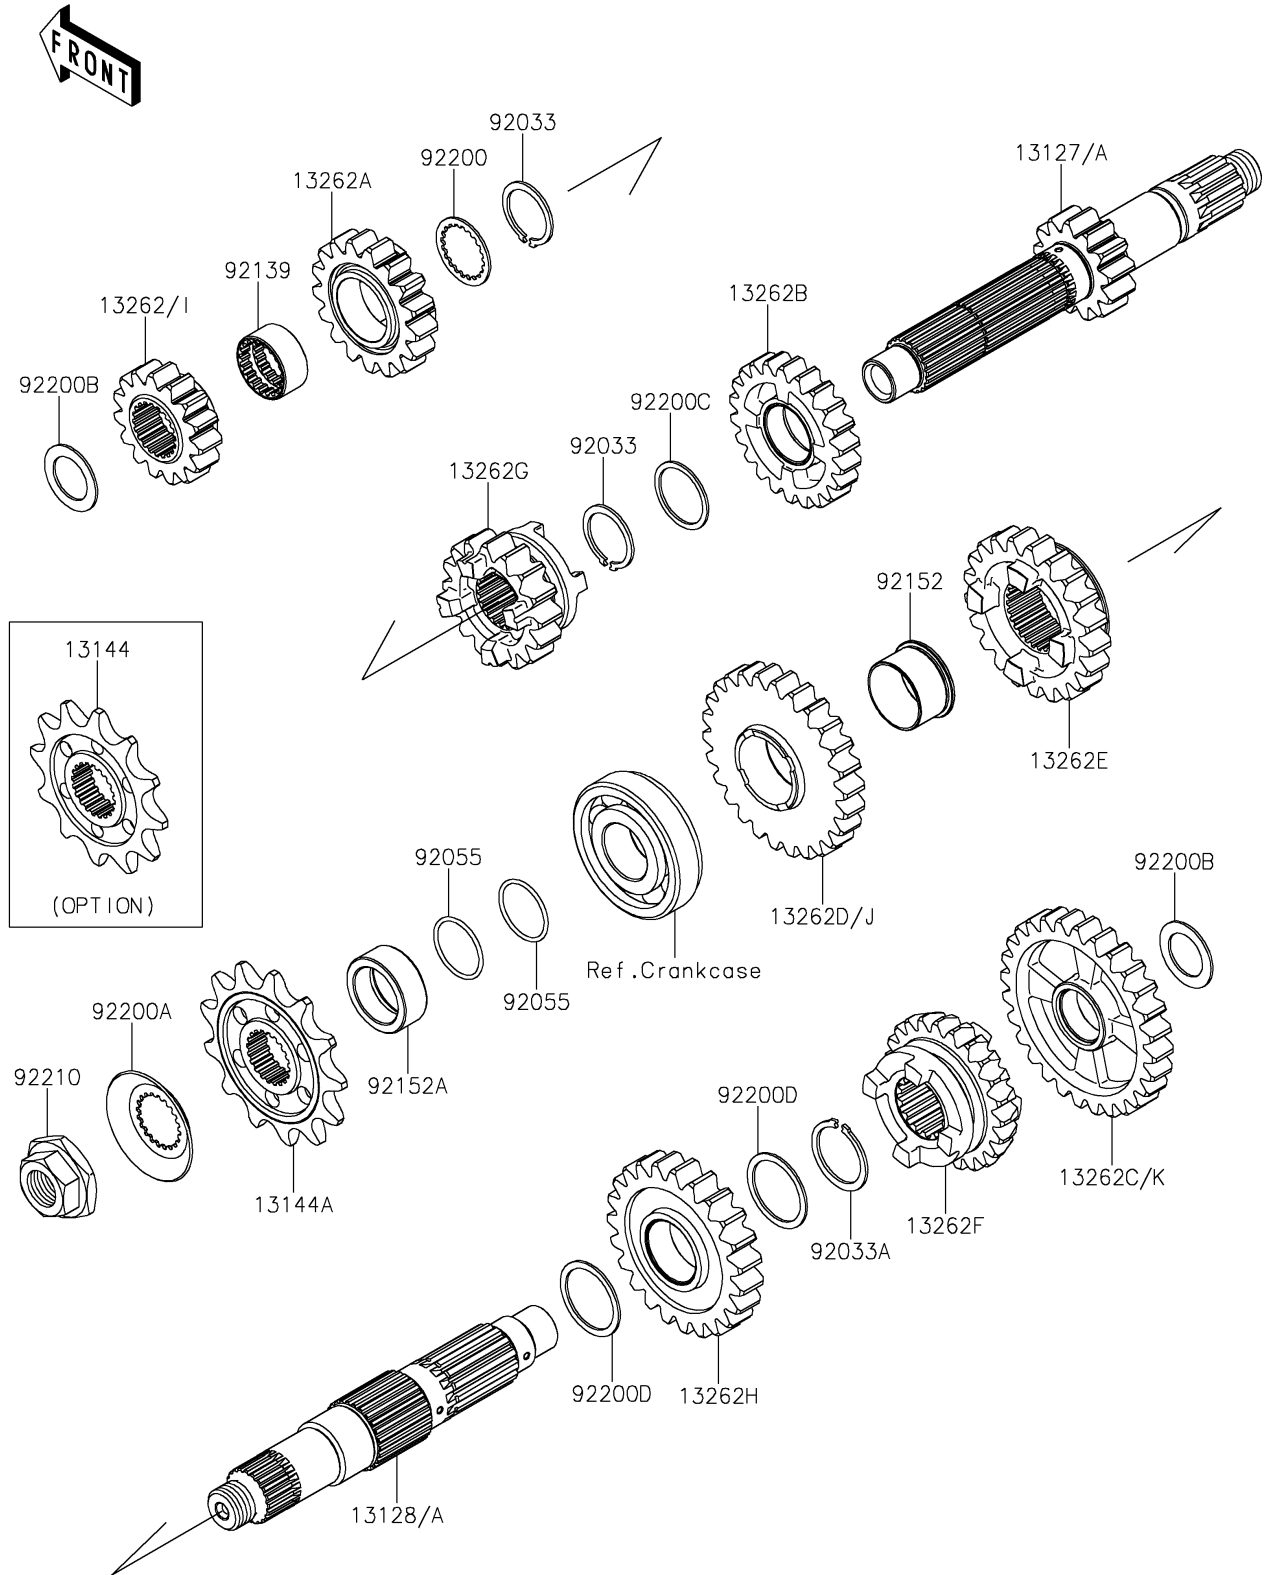

2021 KX™ 250 PARTS DIAGRAM

Transmission

E1361

2021 KX™ 250 PARTS LIST

Transmission

ITEM NAME	PART NUMBER	QUANTITY
SHAFT-TRANSMISSION INPUT,13T (Ref # 13127)	13127-0709	1
SHAFT-TRANSMISSION OUTPUT (Ref # 13128)	13128-0718	1
SPROCKET-OUTPUT,12T (Ref # 13144)	13144-0036	1
SPROCKET-OUTPUT,13T (Ref # 13144A)	13144-0064	1
GEAR,INPUT 2ND,15T (Ref # 13262)	13262-1460	1
GEAR,INPUT 4TH,17T (Ref # 13262A)	13262-1462	1
GEAR,INPUT 5TH,22T (Ref # 13262B)	13262-1463	1
GEAR,OUTPUT LOW,28T (Ref # 13262C)	13262-1464	1
GEAR,OUTPUT 2ND,26T (Ref # 13262D)	13262-1465	1
GEAR,OUTPUT 4TH,21T (Ref # 13262E)	13262-1467	1
GEAR,OUTPUT 5TH,23T (Ref # 13262F)	13262-1468	1
GEAR,INPUT 3RD,16T (Ref # 13262G)	13262-1565	1
GEAR,OUTPUT 3RD,23T (Ref # 13262H)	13262-1566	1
RING-SNAP (Ref # 92033)	92033-0057	2
RING-SNAP (Ref # 92033A)	92033-1270	1
RING-O,19.5X1.5 (Ref # 92055)	92055-055	2
BUSHING (Ref # 92139)	92139-0241	1
COLLAR (Ref # 92152)	92152-1606	1
COLLAR,22X30X11.4 (Ref # 92152A)	92152-2289	1
WASHER,22X26.6X1 (Ref # 92200)	92200-0442	1
WASHER,20X46 (Ref # 92200A)	92200-0723	1
WASHER,17.3X26X1 (Ref # 92200B)	92200-2368	2
WASHER,22.3X26.5X1 (Ref # 92200C)	92200-2369	1
WASHER,24.3X29.5X1 (Ref # 92200D)	92200-2370	2
NUT,16MM (Ref # 92210)	92210-0721	1