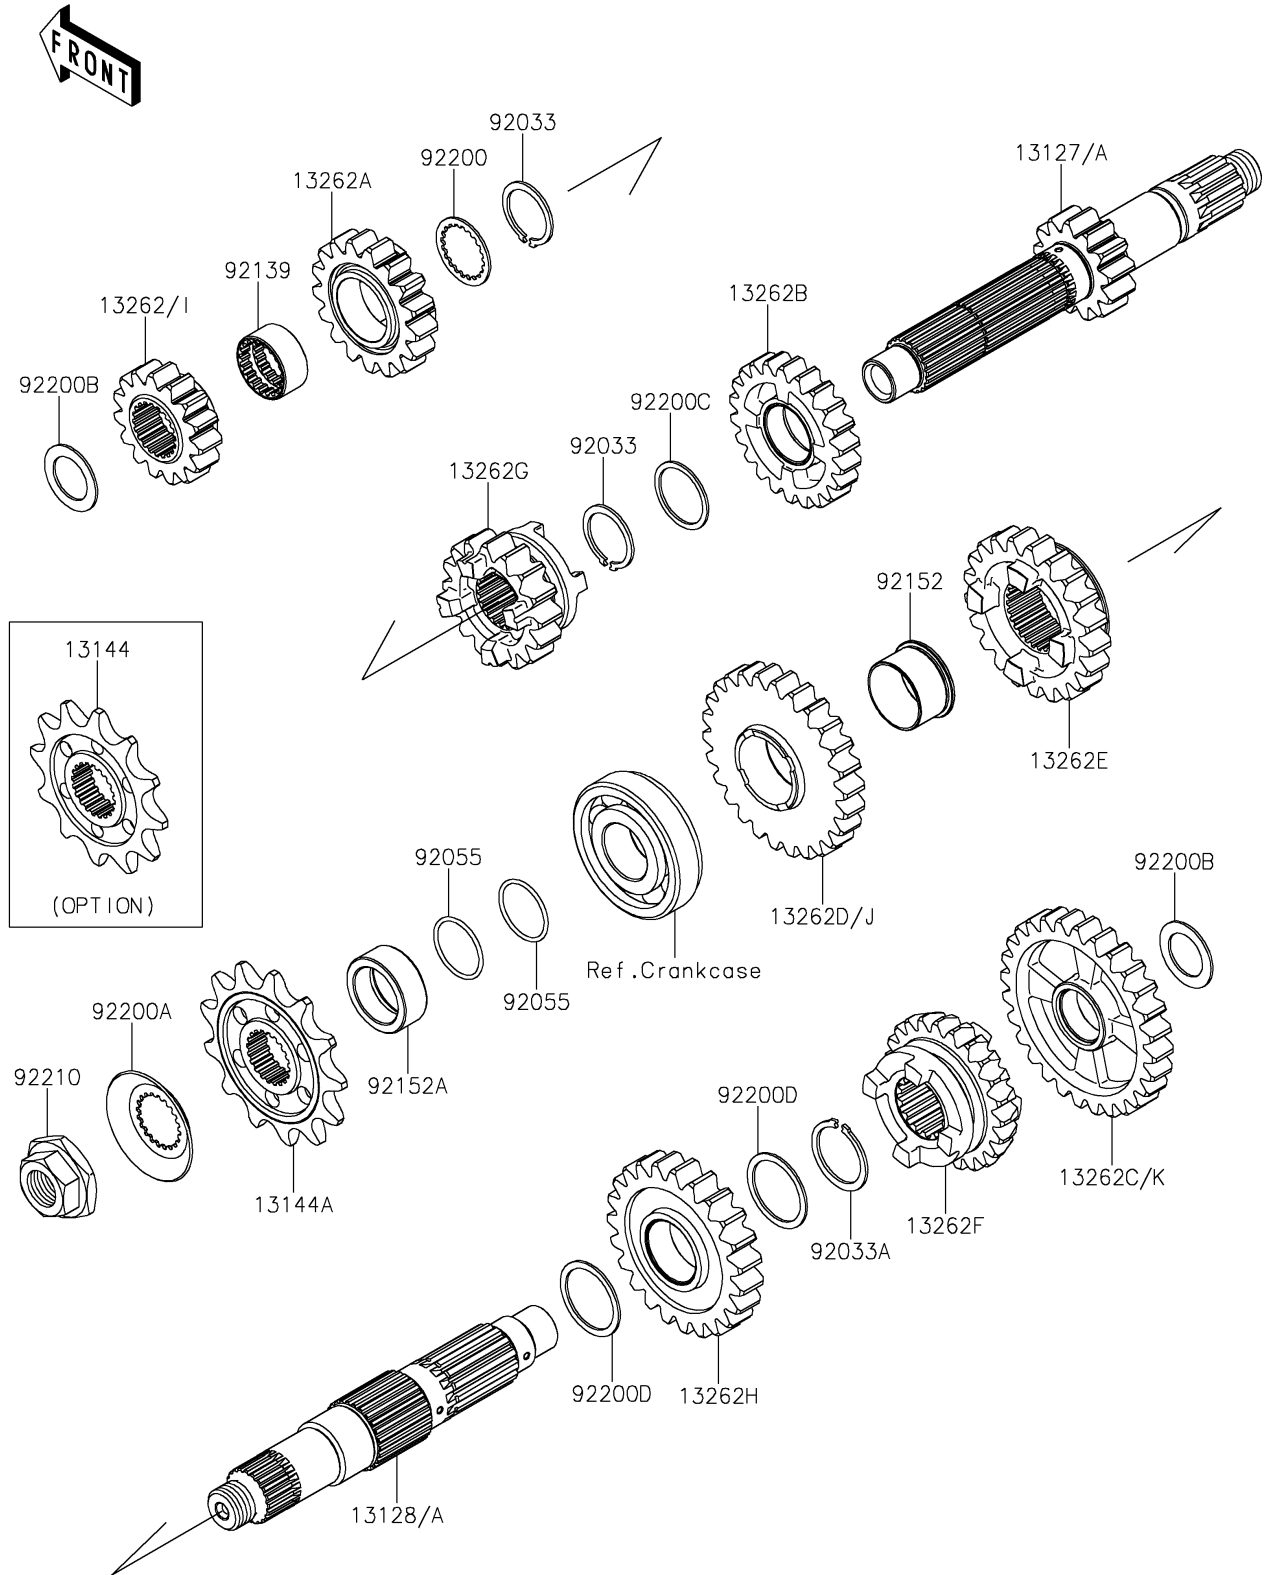

2022 KX™ 250 PARTS DIAGRAM

Transmission

E1361

2022 KX™ 250 PARTS LIST

Transmission

ITEM NAME	PART NUMBER	QUANTITY
SHAFT-TRANSMISSION INPUT,13T (Ref # 13127)	13127-0709	1
SHAFT-TRANSMISSION OUTPUT (Ref # 13128)	13128-0718	1
SPROCKET-OUTPUT,12T (Ref # 13144)	13144-0036	1
SPROCKET-OUTPUT,13T (Ref # 13144A)	13144-0064	1
GEAR,INPUT 2ND,15T (Ref # 13262)	13262-1460	1
GEAR,INPUT 4TH,17T (Ref # 13262A)	13262-1462	1
GEAR,INPUT 5TH,22T (Ref # 13262B)	13262-1463	1
GEAR,OUTPUT LOW,28T (Ref # 13262C)	13262-1464	1
GEAR,OUTPUT 2ND,26T (Ref # 13262D)	13262-1465	1
GEAR,OUTPUT 4TH,21T (Ref # 13262E)	13262-1467	1
GEAR,OUTPUT 5TH,23T (Ref # 13262F)	13262-1468	1
GEAR,INPUT 3RD,16T (Ref # 13262G)	13262-1565	1
GEAR,OUTPUT 3RD,23T (Ref # 13262H)	13262-1566	1
RING-SNAP (Ref # 92033)	92033-0057	2
RING-SNAP (Ref # 92033A)	92033-1270	1
RING-O,19.5X1.5 (Ref # 92055)	92055-055	2
BUSHING (Ref # 92139)	92139-0241	1
COLLAR (Ref # 92152)	92152-1606	1
COLLAR,22X30X11.4 (Ref # 92152A)	92152-2289	1
WASHER,22X26.6X1 (Ref # 92200)	92200-0442	1
WASHER,20X46 (Ref # 92200A)	92200-0723	1
WASHER,17.3X26X1 (Ref # 92200B)	92200-2368	2
WASHER,22.3X26.5X1 (Ref # 92200C)	92200-2369	1
WASHER,24.3X29.5X1 (Ref # 92200D)	92200-2370	2
NUT,16MM (Ref # 92210)	92210-0721	1