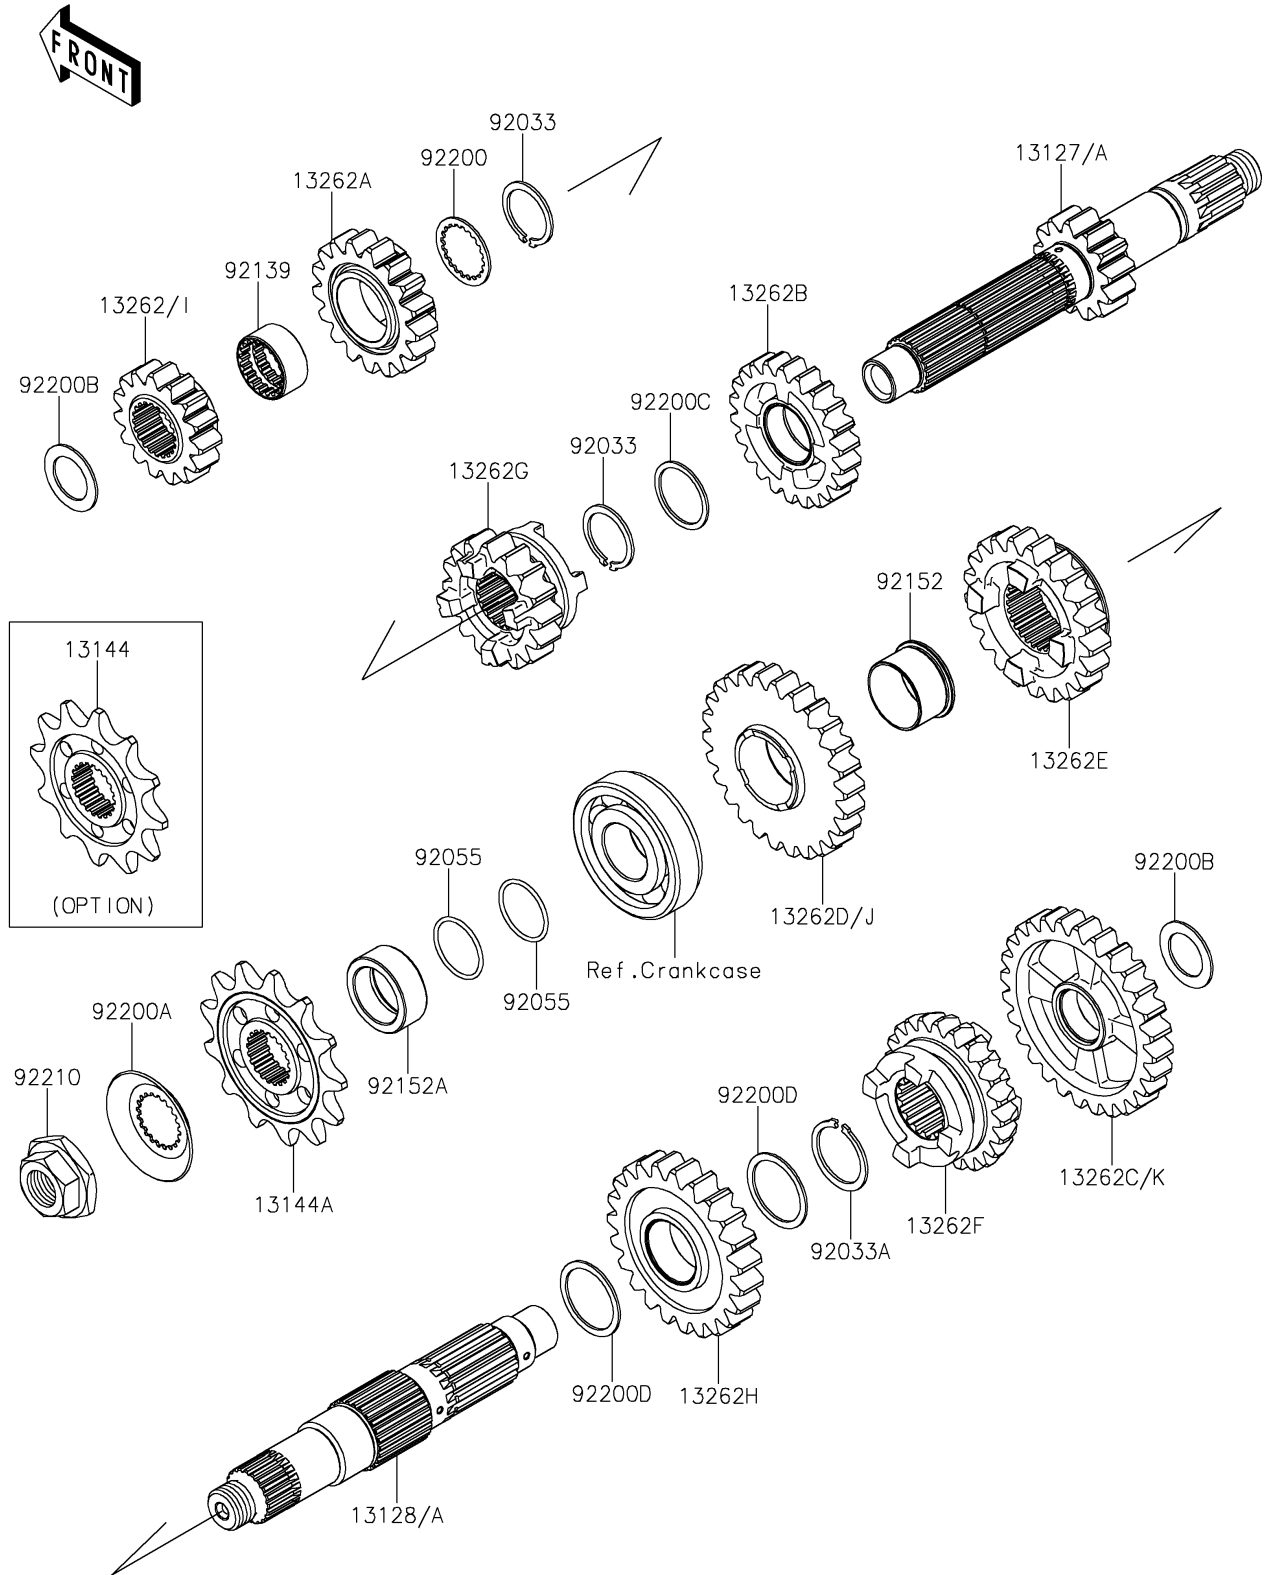

# 2024 KX™ 250 PARTS DIAGRAM

## 2024 KX™ 250 PARTS LIST

### Transmission

ITEM NAME	PART NUMBER	QUANTITY
SHAFT-TRANSMISSION INPUT,13T (Ref # 13127)	13127-0709	1
SHAFT-TRANSMISSION INPUT,13T (Ref # 13127A)	13127-0720	1
SHAFT-TRANSMISSION OUTPUT (Ref # 13128)	13128-0718	1
SHAFT-TRANSMISSION OUTPUT (Ref # 13128A)	13128-0729	1
SPROCKET-OUTPUT,12T (Ref # 13144)	13144-0036	1
SPROCKET-OUTPUT,13T (Ref # 13144A)	13144-0064	1
GEAR,INPUT 2ND,15T (Ref # 13262)	13262-1460	1
GEAR,INPUT 4TH,17T (Ref # 13262A)	13262-1462	1
GEAR,INPUT 5TH,22T (Ref # 13262B)	13262-1463	1
GEAR,OUTPUT LOW,28T (Ref # 13262C)	13262-1464	1
GEAR,OUTPUT 2ND,26T (Ref # 13262D)	13262-1465	1
GEAR,OUTPUT 4TH,21T (Ref # 13262E)	13262-1467	1
GEAR,OUTPUT 5TH,23T (Ref # 13262F)	13262-1468	1
GEAR,INPUT 3RD,16T (Ref # 13262G)	13262-1565	1
GEAR,OUTPUT 3RD,23T (Ref # 13262H)	13262-1566	1
GEAR,INPUT 2ND,16T (Ref # 13262I)	13262-1629	1
GEAR,OUTPUT 2ND,27T (Ref # 13262J)	13262-1633	1
GEAR,OUTPUT LOW,27T (Ref # 13262K)	13262-1652	1
RING-SNAP (Ref # 92033)	92033-0057	2
RING-SNAP (Ref # 92033A)	92033-1270	1
RING-O,19.5X1.5 (Ref # 92055)	92055-055	2
BUSHING (Ref # 92139)	92139-0241	1
COLLAR (Ref # 92152)	92152-1606	1
COLLAR,22X30X11.4 (Ref # 92152A)	92152-2289	1
WASHER,22X26.6X1 (Ref # 92200)	92200-0442	1
WASHER,20X46 (Ref # 92200A)	92200-0723	1
WASHER,17.3X26X1 (Ref # 92200B)	92200-2368	2
WASHER,22.3X26.5X1 (Ref # 92200C)	92200-2369	1
WASHER,24.3X29.5X1 (Ref # 92200D)	92200-2370	2

## 2024 KX™ 250 PARTS LIST

Transmission

ITEM NAME	PART NUMBER	QUANTITY
NUT,16MM (Ref # 92210)	92210-0721	1