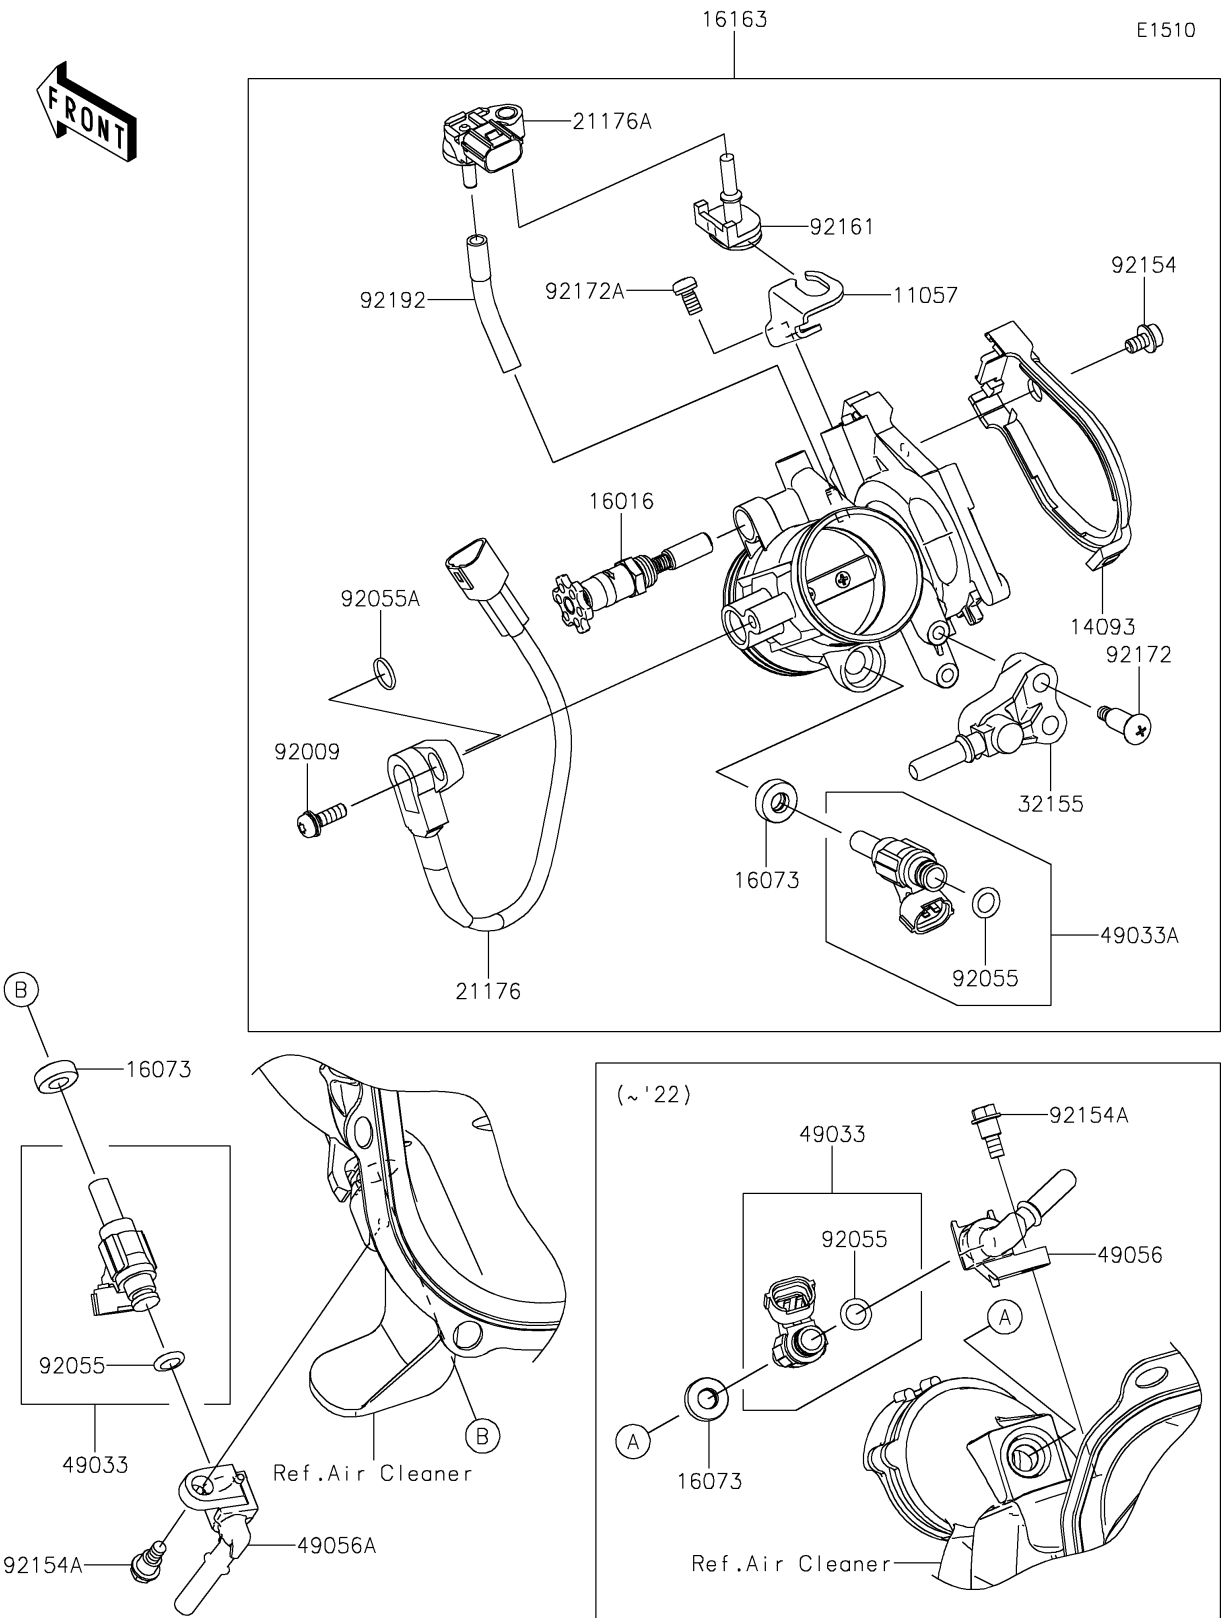

2023 KX™ 250 PARTS DIAGRAM

Throttle

2023 KX™ 250 PARTS LIST

Throttle

ITEM NAME	PART NUMBER	QUANTITY
BRACKET (Ref # 11057)	11057-4080	1
COVER,THROTTLE DUST (Ref # 14093)	14093-0431	1
PLUNGER (Ref # 16016)	16016-0027	1
INSULATOR (Ref # 16073)	16073-0129	2
THROTTLE-ASSY (Ref # 16163)	16163-1243	1
SENSOR,THROTTLE POSITION (Ref # 21176)	21176-0840	1
SENSOR,PRESSURE (Ref # 21176A)	21176-0906	1
PIPE,FUEL (Ref # 32155)	32155-4104	1
NOZZLE-INJECTION (Ref # 49033)	49033-0556	1
NOZZLE-INJECTION (Ref # 49033A)	49033-0565	1
PIPE-INJECTION (Ref # 49056)	49056-0048	1
PIPE-INJECTION (Ref # 49056A)	49056-0567	1
SCREW,THROTTLE SENSOR (Ref # 92009)	92009-1981	1
RING-O,INJECTION NOZZLE (Ref # 92055)	92055-0124	2
RING-O (Ref # 92055A)	92055-1671	1
BOLT (Ref # 92154)	92154-0133	1
BOLT,FLANGED,5X8 (Ref # 92154A)	92154-1021	1
DAMPER (Ref # 92161)	92161-0673	1
SCREW,PIPE INJECTION (Ref # 92172)	92172-0064	2
SCREW (Ref # 92172A)	92172-0393	1
TUBE,3.5X55 (Ref # 92192)	92192-2334	1