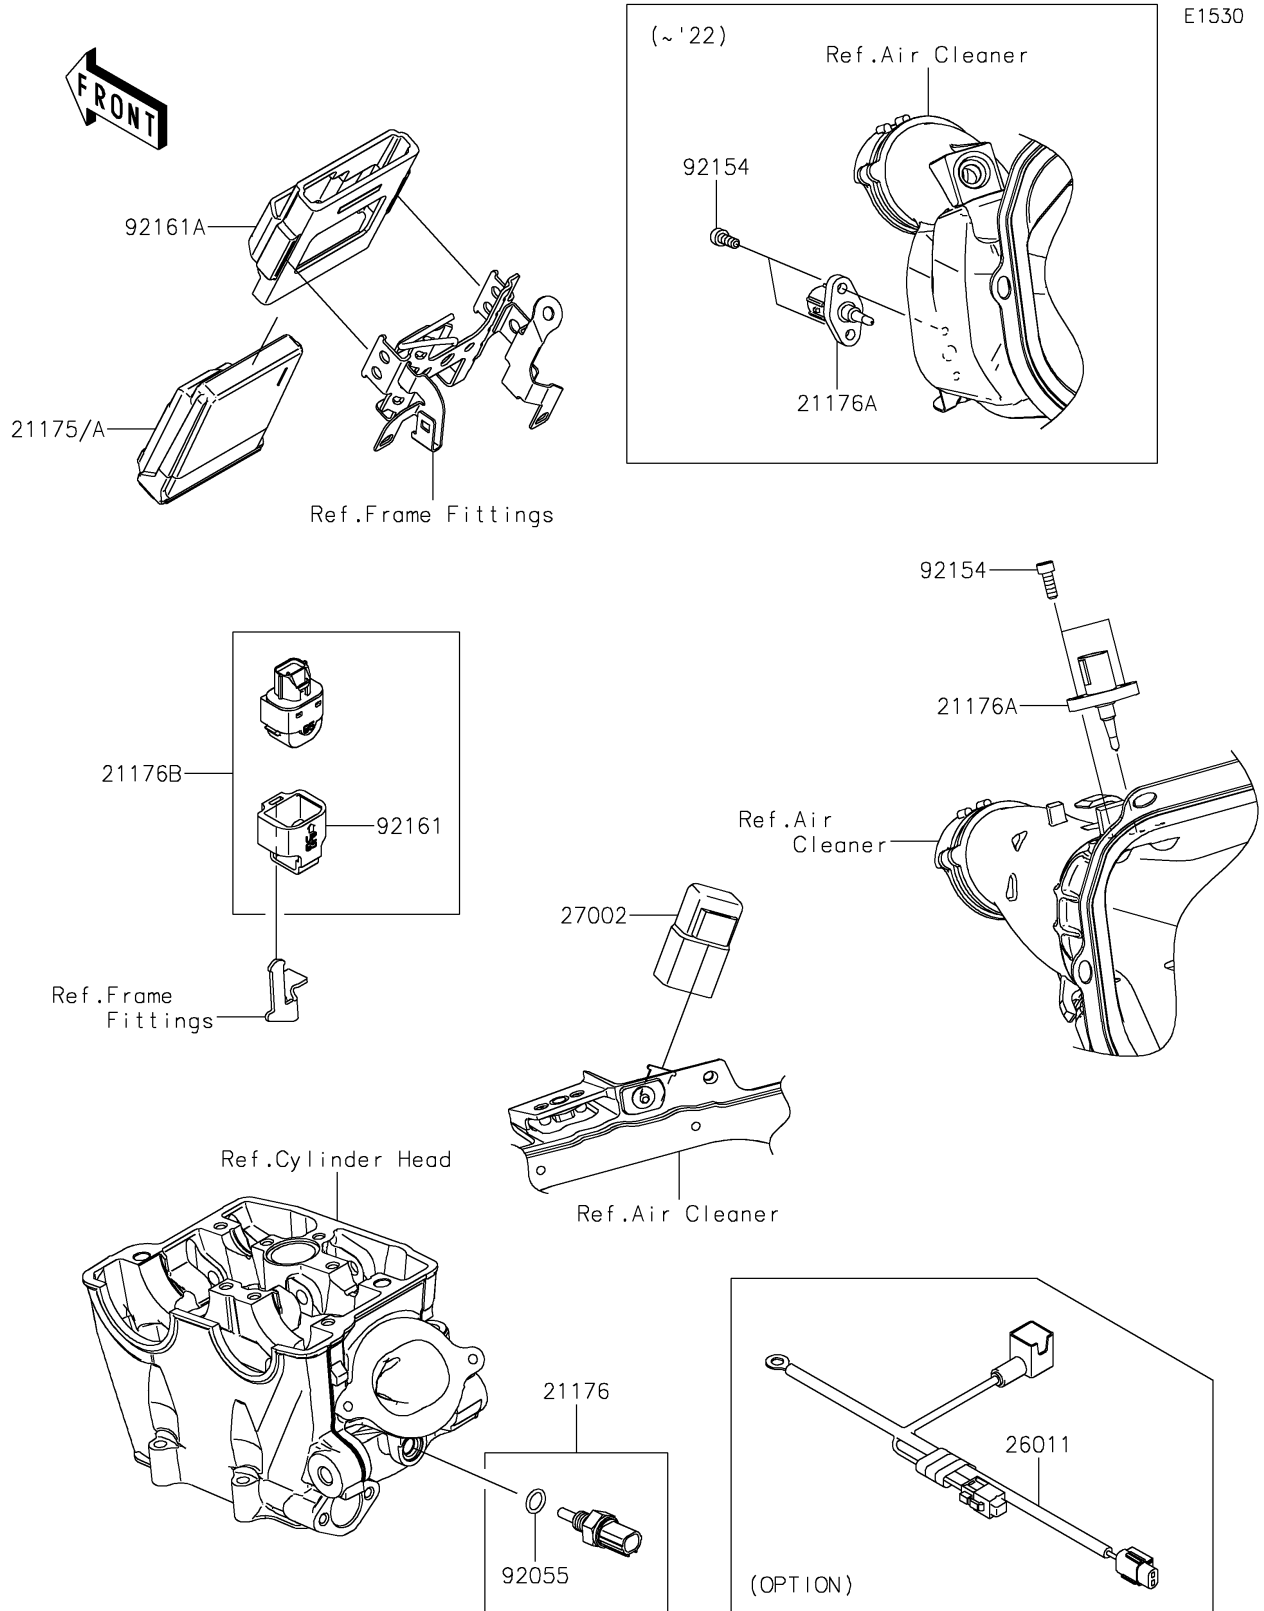

2024 KX™ 250 PARTS DIAGRAM

Fuel Injection

2024 KX™ 250 PARTS LIST

Fuel Injection

ITEM NAME	PART NUMBER	QUANTITY
CONTROL UNIT-ELECTRONIC (Ref # 21175)	21175-1622	1
CONTROL UNIT-ELECTRONIC (Ref # 21175A)	21175-1971	1
SENSOR,WATER TEMP (Ref # 21176)	21176-0009	1
SENSOR,AIR TEMP (Ref # 21176A)	21176-0121	1
SENSOR,VEHICLE-DOWN (Ref # 21176B)	21176-0704	1
WIRE-LEAD,BAT. CONNECTION (Ref # 26011)	26011-0246	1
RELAY-ASSY (Ref # 27002)	27002-1086	1
RING-O,9.5X1.9 (Ref # 92055)	92055-0016	1
BOLT,SOCKET,5X14 (Ref # 92154)	92154-0491	2
DAMPER (Ref # 92161)	92161-0951	1
DAMPER,ECU (Ref # 92161A)	92161-0976	1