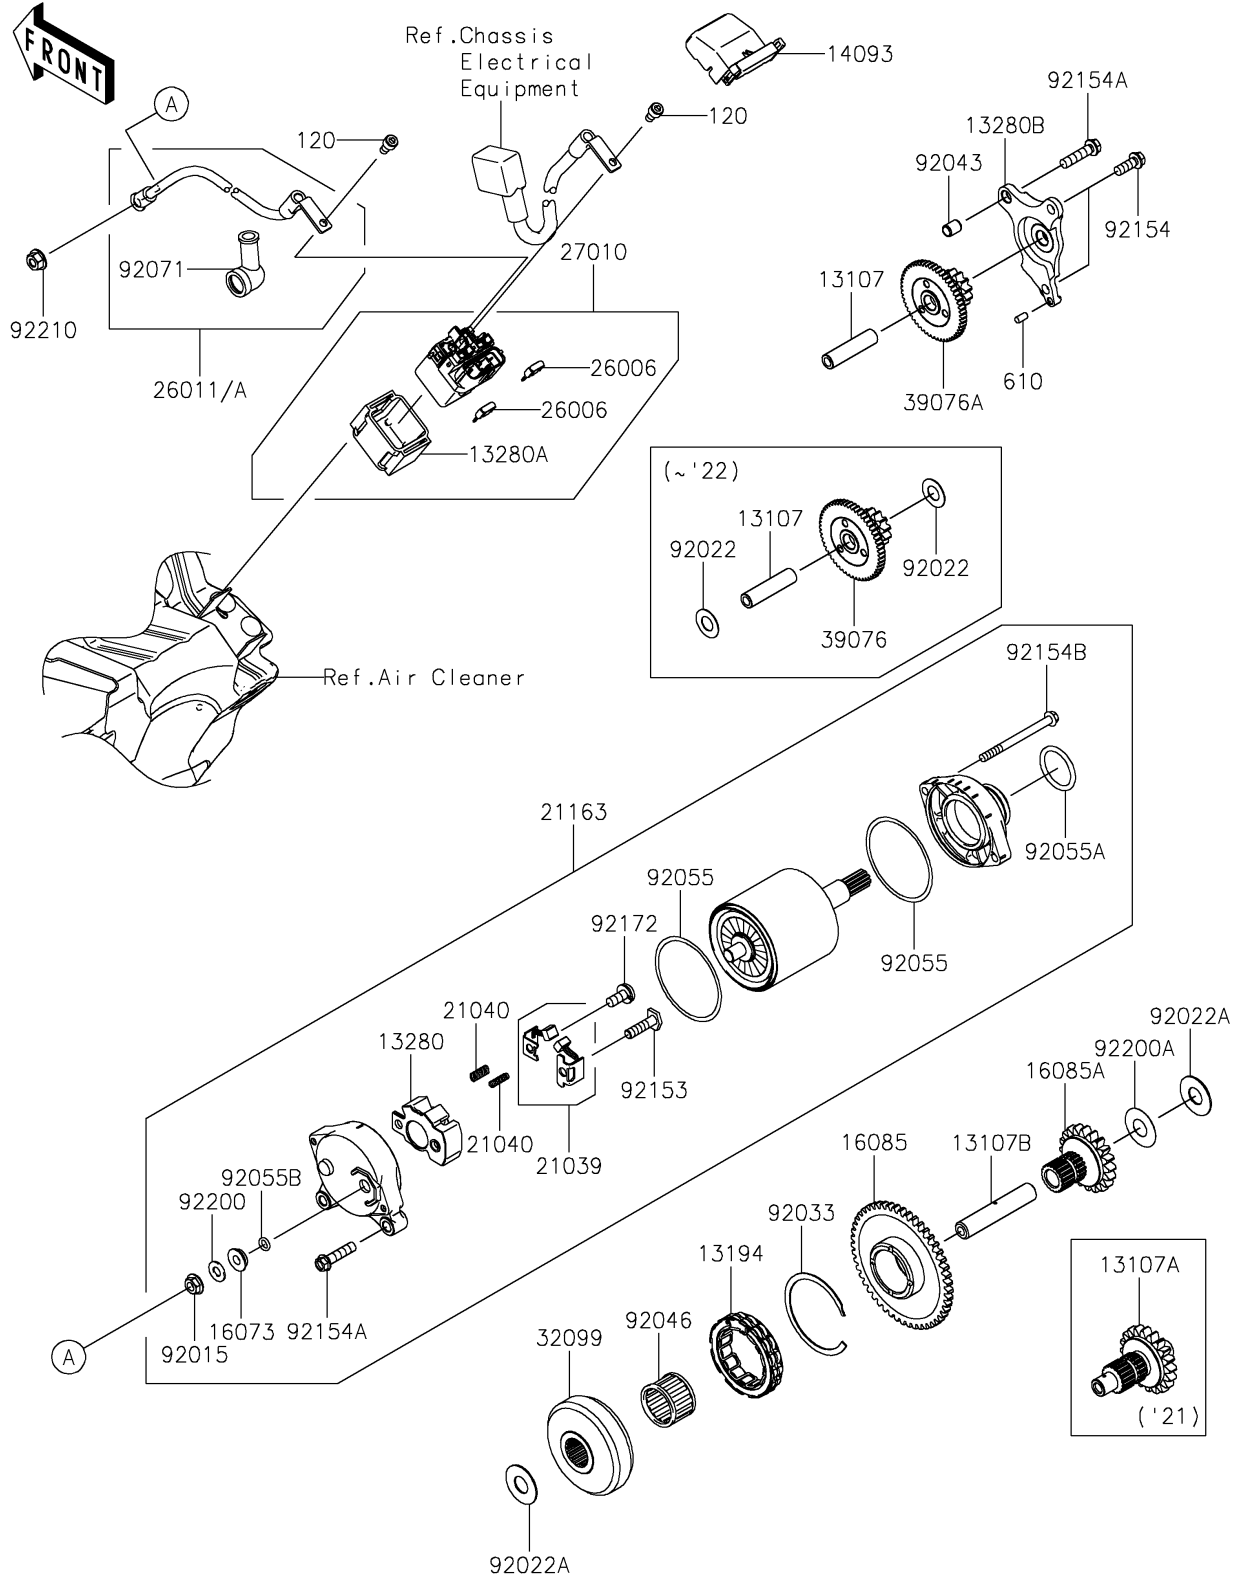

2023 KX™ 250 PARTS DIAGRAM

Starter Motor

E1840

2023 KX™ 250 PARTS LIST

Starter Motor

ITEM NAME	PART NUMBER	QUANTITY
SHAFT,IDLER (Ref # 13107)	13107-0917	1
SHAFT (Ref # 13107B)	13107-0946	1
CLUTCH-ONEWAY (Ref # 13194)	13194-3705	1
HOLDER (Ref # 13280)	13280-0261	1
HOLDER,MAGNETIC SWITCH (Ref # 13280A)	13280-0814	1
HOLDER,LIMITER (Ref # 13280B)	13280-0993	1
COVER,MAGNETIC SWITCH (Ref # 14093)	14093-0716	1
INSULATOR (Ref # 16073)	16073-0053	1
GEAR,49T (Ref # 16085)	16085-0703	1
GEAR,20T (Ref # 16085A)	16085-0710	1
BRUSH,CARBON SET (Ref # 21039)	21039-0005	1
SPRING-BRUSH (Ref # 21040)	21040-0003	2
STARTER-ELECTRIC (Ref # 21163)	21163-0789	1
FUSE,10A (Ref # 26006)	26006-0033	2
WIRE-LEAD (Ref # 26011)	26011-1918	1
WIRE-LEAD (Ref # 26011A)	26011-2427	1
SWITCH,MAGNETIC (Ref # 27010)	27010-0879	1
CASE (Ref # 32099)	32099-0812	1
LIMITER (Ref # 39076)	39076-0042	1
LIMITER (Ref # 39076A)	39076-0045	1
NUT,STARTER MOTOR (Ref # 92015)	92015-1476	1
WASHER,10.2X20X0.5 (Ref # 92022)	92022-1649	2
WASHER,12X27.5X1.0 (Ref # 92022A)	92022-1852	2
RING-SNAP (Ref # 92033)	92033-3731	1
PIN,DOWEL,8X10 (Ref # 92043)	92043-1302	1
BEARING-NEEDLE,RS263020 (Ref # 92046)	92046-0004	1
RING-O (Ref # 92055)	92055-0136	2
RING-O (Ref # 92055A)	92055-1276	1
RING-O,4.5X2.0 (Ref # 92055B)	92055-1370	1

2023 KX™ 250 PARTS LIST

Starter Motor

ITEM NAME	PART NUMBER	QUANTITY
GROMMET (Ref # 92071)	92071-0024	1
BOLT (Ref # 92153)	92153-1866	1
BOLT,FLANGED,6X16 (Ref # 92154)	92154-2965	2
BOLT,FLANGED,6X25 (Ref # 92154A)	92154-2967	3
BOLT (Ref # 92154B)	92154-3958	2
SCREW (Ref # 92172)	92172-0334	1
WASHER (Ref # 92200)	92200-0386	1
WASHER,12.2X27.5X0.2 (Ref # 92200A)	92200-2432	1
NUT,6MM (Ref # 92210)	92210-0188	1
BOLT-SOCKET,5X10 (Ref # 120)	120CB0510	2
ROLLER,4X8 (Ref # 610)	610A0408	1