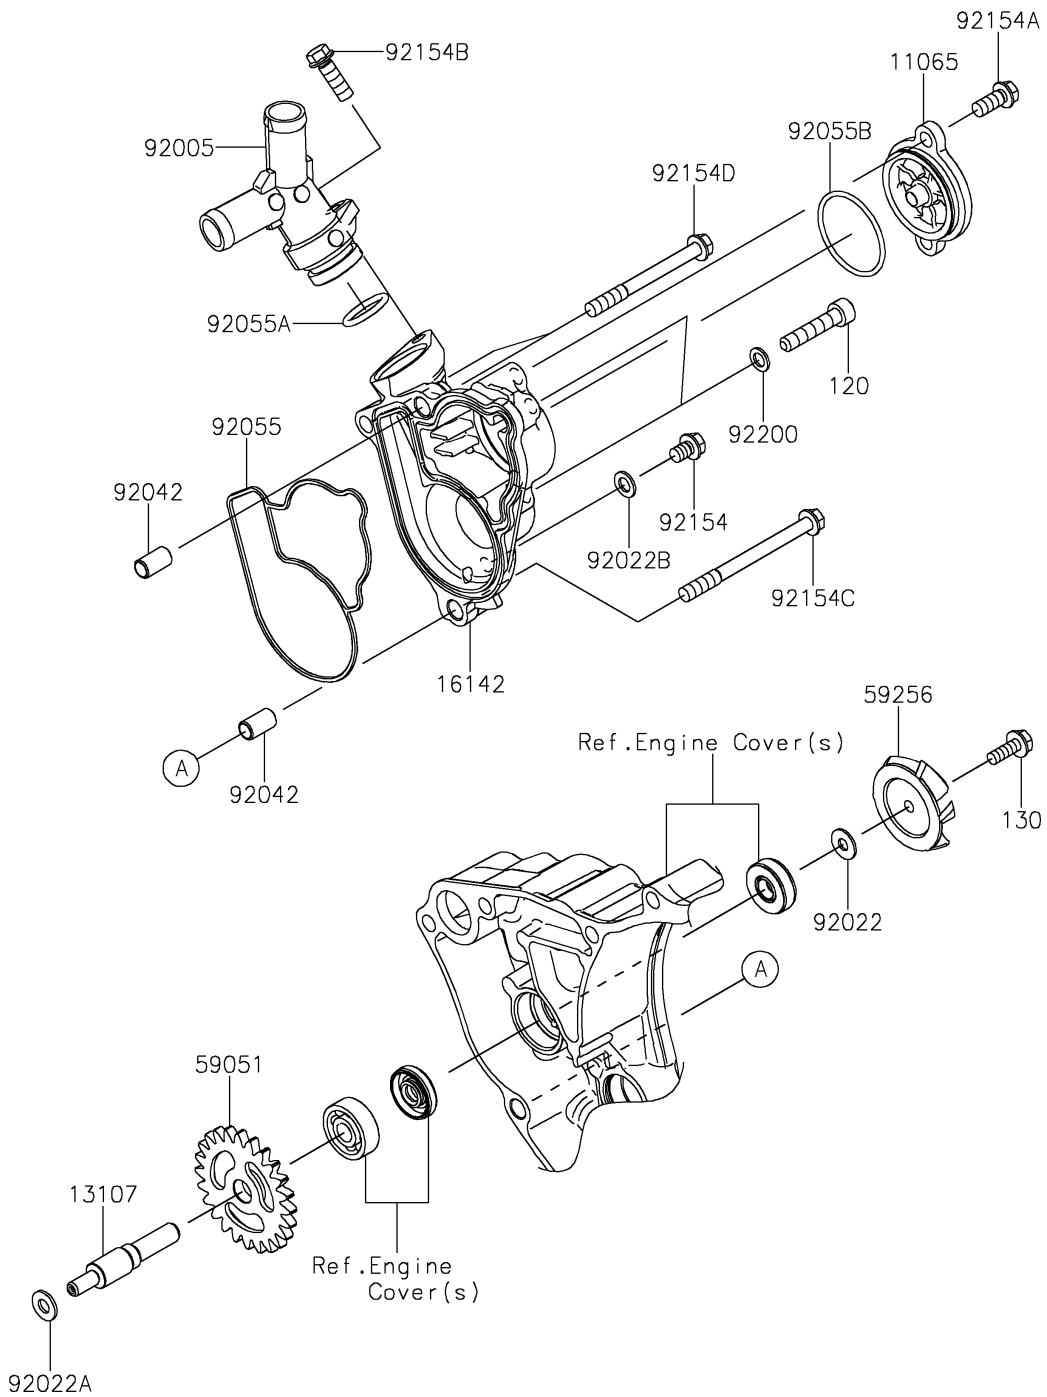

2022 KX™ 250 PARTS DIAGRAM

Water Pump

E3031

2022 KX™ 250 PARTS LIST

Water Pump

ITEM NAME	PART NUMBER	QUANTITY
CAP (Ref # 11065)	11065-0087	1
SHAFT,WATER PUMP (Ref # 13107)	13107-0916	1
COVER-PUMP,WATER (Ref # 16142)	16142-0738	1
GEAR-SPUR,WATER PUMP (Ref # 59051)	59051-0061	1
IMPELLER (Ref # 59256)	59256-1065	1
FITTING,WATER PUMP (Ref # 92005)	92005-0839	1
WASHER,5.2X13X1 (Ref # 92022)	92022-1380	1
WASHER,6X12.8X1.2 (Ref # 92022A)	92022-1827	1
WASHER,6.2X11X1 (Ref # 92022B)	92022-304	1
PIN,DOWEL,6.3X8X14 (Ref # 92042)	92042-007	2
RING-O,WATER PUMP (Ref # 92055)	92055-0010	1
RING-O,18.8X2.4 (Ref # 92055A)	92055-1308	1
RING-O,35.2X1.9 (Ref # 92055B)	92055-520	1
BOLT,FLANGED,6X8 (Ref # 92154)	92154-2962	1
BOLT,FLANGED,6X14 (Ref # 92154A)	92154-2964	2
BOLT,FLANGED,6X18 (Ref # 92154B)	92154-2976	1
BOLT,FLANGED,6X70 (Ref # 92154C)	92154-2981	1
BOLT,FLANGED,6X60 (Ref # 92154D)	92154-4134	2
WASHER,6.1X10.0X1.0 (Ref # 92200)	92200-0190	2
BOLT-SOCKET,6X30 (Ref # 120)	120CA0630	2
BOLT-FLANGED,5X14 (Ref # 130)	130CD0514	1