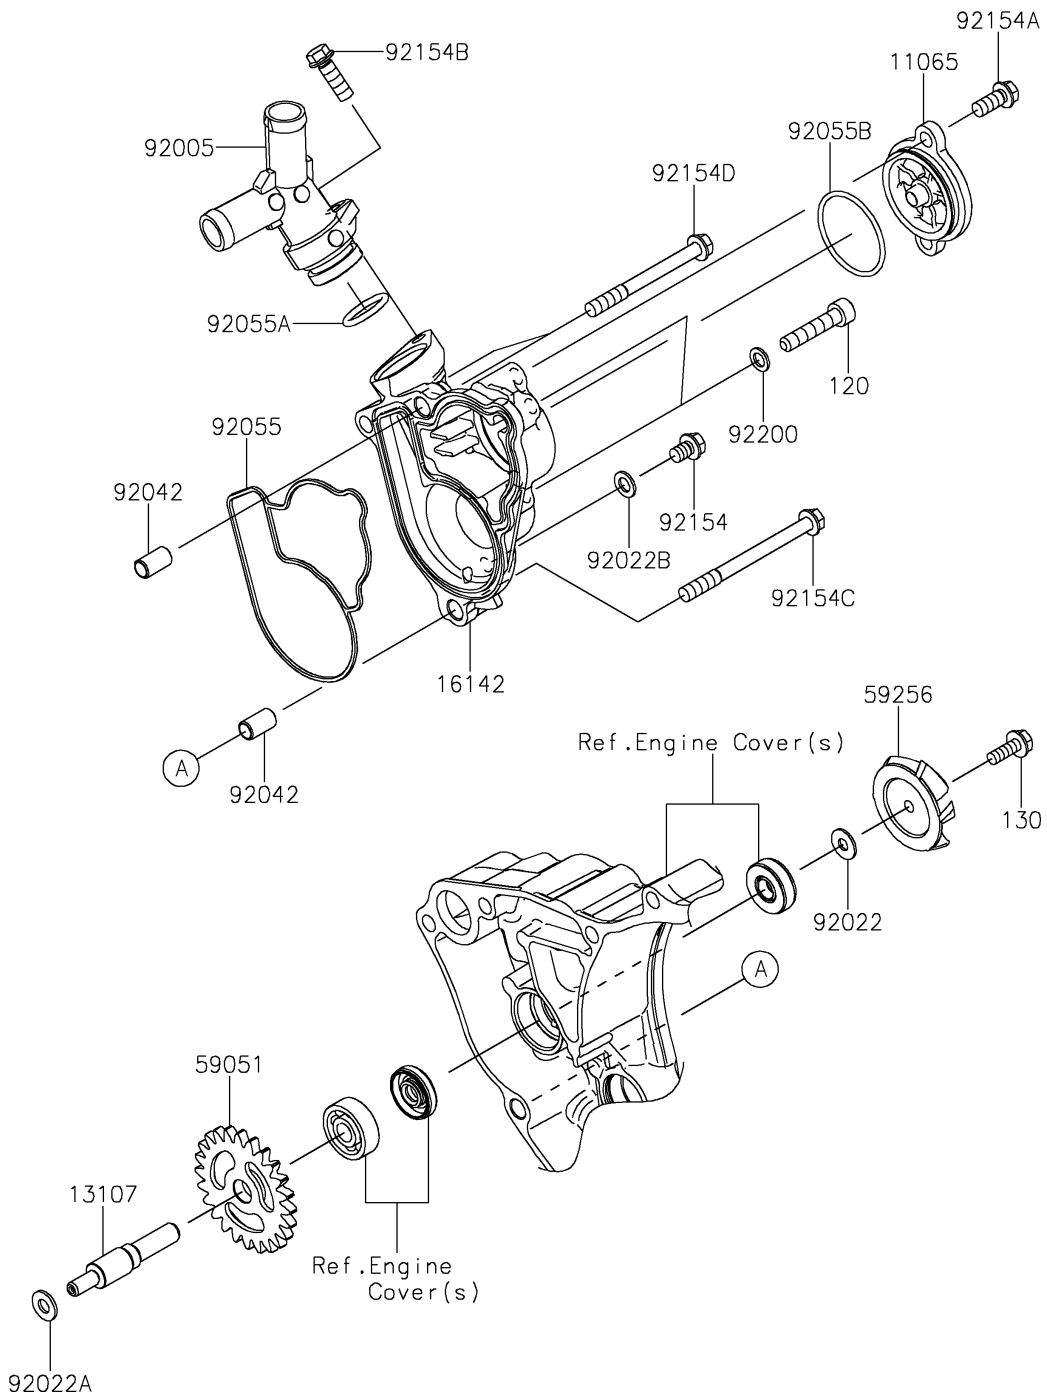

# 2024 KX™ 250 PARTS DIAGRAM

Water Pump

E3031

## 2024 KX™ 250 PARTS LIST

### Water Pump

ITEM NAME	PART NUMBER	QUANTITY
CAP (Ref # 11065)	11065-0087	1
SHAFT,WATER PUMP (Ref # 13107)	13107-0916	1
COVER-PUMP,WATER (Ref # 16142)	16142-0738	1
GEAR-SPUR,WATER PUMP (Ref # 59051)	59051-0061	1
IMPELLER (Ref # 59256)	59256-1065	1
FITTING,WATER PUMP (Ref # 92005)	92005-0839	1
WASHER,5.2X13X1 (Ref # 92022)	92022-1380	1
WASHER,6X12.8X1.2 (Ref # 92022A)	92022-1827	1
WASHER,6.2X11X1 (Ref # 92022B)	92022-304	1
PIN,DOWEL,6.3X8X14 (Ref # 92042)	92042-007	2
RING-O,WATER PUMP (Ref # 92055)	92055-0010	1
RING-O,18.8X2.4 (Ref # 92055A)	92055-1308	1
RING-O,35.2X1.9 (Ref # 92055B)	92055-520	1
BOLT,FLANGED,6X8 (Ref # 92154)	92154-2962	1
BOLT,FLANGED,6X14 (Ref # 92154A)	92154-2964	2
BOLT,FLANGED,6X18 (Ref # 92154B)	92154-2976	1
BOLT,FLANGED,6X70 (Ref # 92154C)	92154-2981	1
BOLT,FLANGED,6X60 (Ref # 92154D)	92154-4134	2
WASHER,6.1X10.0X1.0 (Ref # 92200)	92200-0190	2
BOLT-SOCKET,6X30 (Ref # 120)	120CA0630	2
BOLT-FLANGED,5X14 (Ref # 130)	130CD0514	1