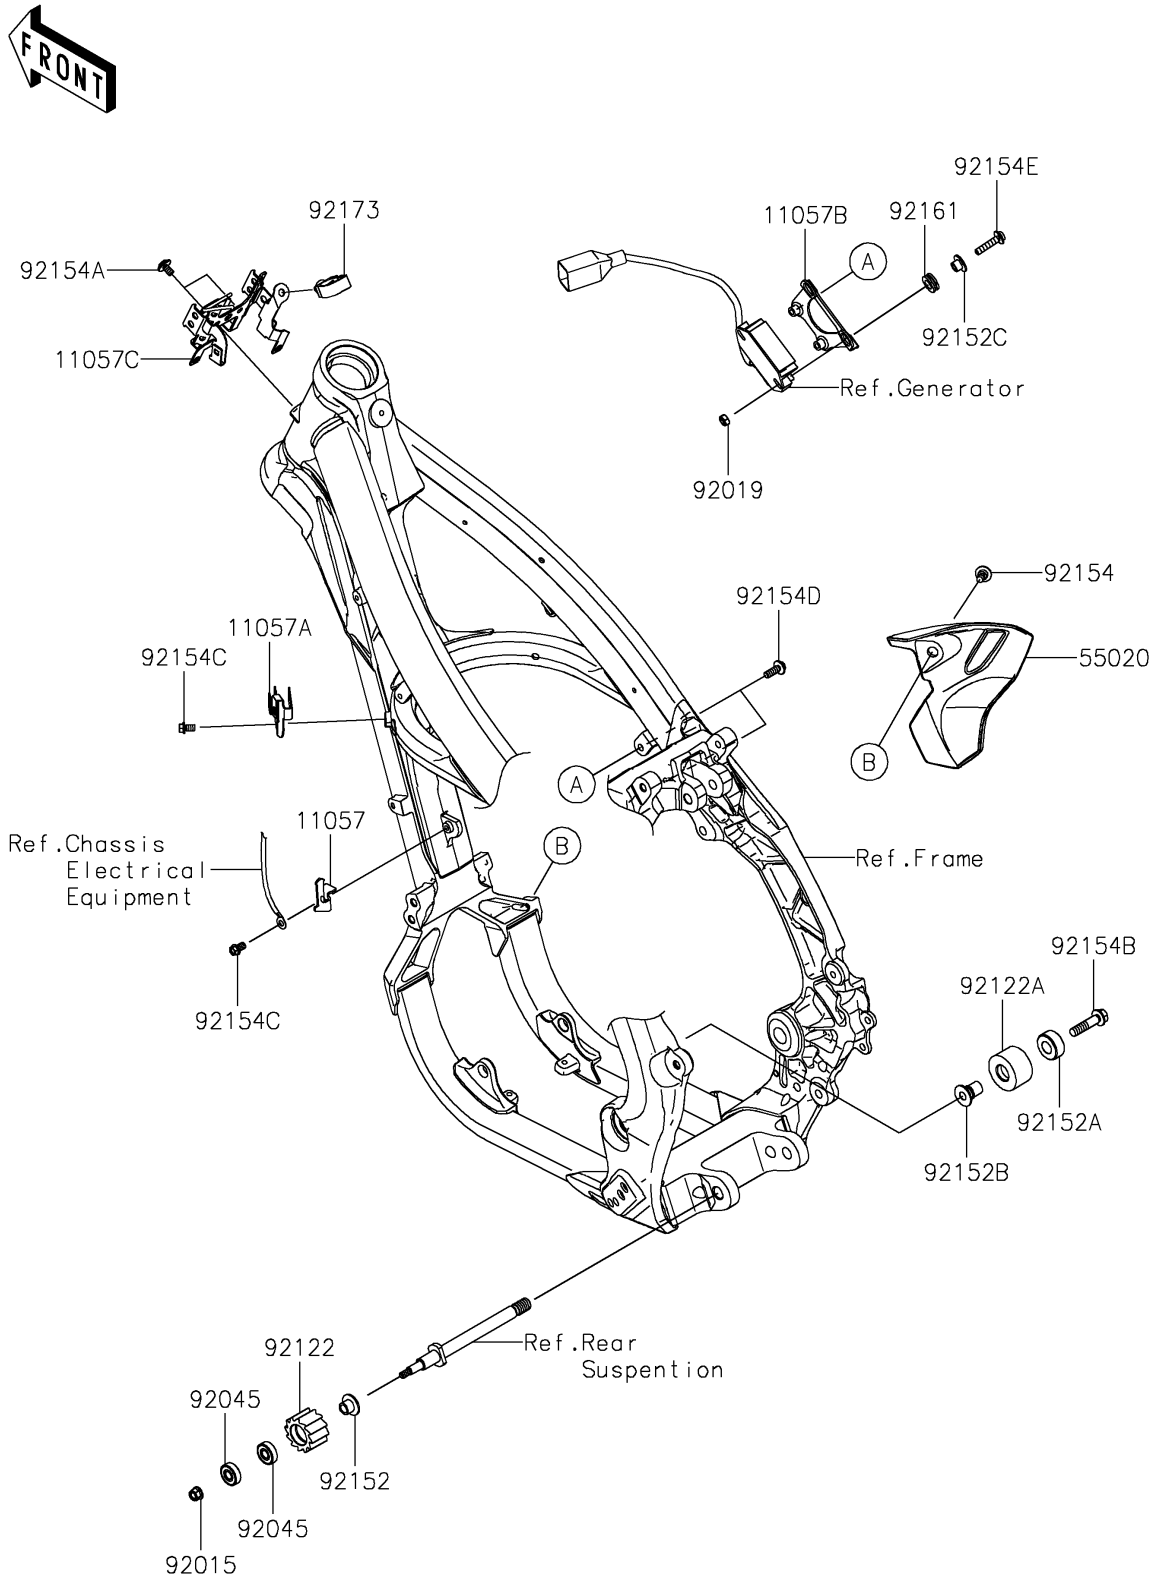

2024 KX™ 250 PARTS DIAGRAM

Frame Fittings

F2131

2024 KX™ 250 PARTS LIST

Frame Fittings

ITEM NAME	PART NUMBER	QUANTITY
BRACKET,VEHICLE DOWN SENSOR (Ref # 11057)	11057-1528	1
BRACKET,COUPLER (Ref # 11057A)	11057-1529	1
BRACKET,REGULATOR (Ref # 11057B)	11057-1531	1
BRACKET,ECU (Ref # 11057C)	11057-1557	1
GUARD (Ref # 55020)	55020-2213	1
NUT,LOCK,FLANGED,6MM (Ref # 92015)	92015-1339	1
NUT,LOCK,6MM (Ref # 92019)	92019-008	2
BEARING-BALL,608LLU/2A (Ref # 92045)	92045-0060	2
ROLLER,CHAIN GUIDE (Ref # 92122)	92122-0016	1
ROLLER,CHAIN (Ref # 92122A)	92122-0042	1
COLLAR (Ref # 92152)	92152-0459	1
COLLAR,12.7X27.2X12 (Ref # 92152A)	92152-0945	1
COLLAR,8.3X12.5X21.5 (Ref # 92152B)	92152-2460	1
COLLAR,6.5X10X8.5 (Ref # 92152C)	92152-2467	2
BOLT,FLANGED,6X9 (Ref # 92154)	92154-0546	1
BOLT,SOCKET,6X10 (Ref # 92154A)	92154-0774	2
BOLT,FLANGED,8X35 (Ref # 92154B)	92154-1746	1
BOLT,6X10 (Ref # 92154C)	92154-2963	2
BOLT,SOCKET,6X18,AL (Ref # 92154D)	92154-3774	2
BOLT,SOCKET,6X27,AL (Ref # 92154E)	92154-3775	2
DAMPER,10X18X6.5 (Ref # 92161)	92161-2091	2
CLAMP (Ref # 92173)	92173-0861	1