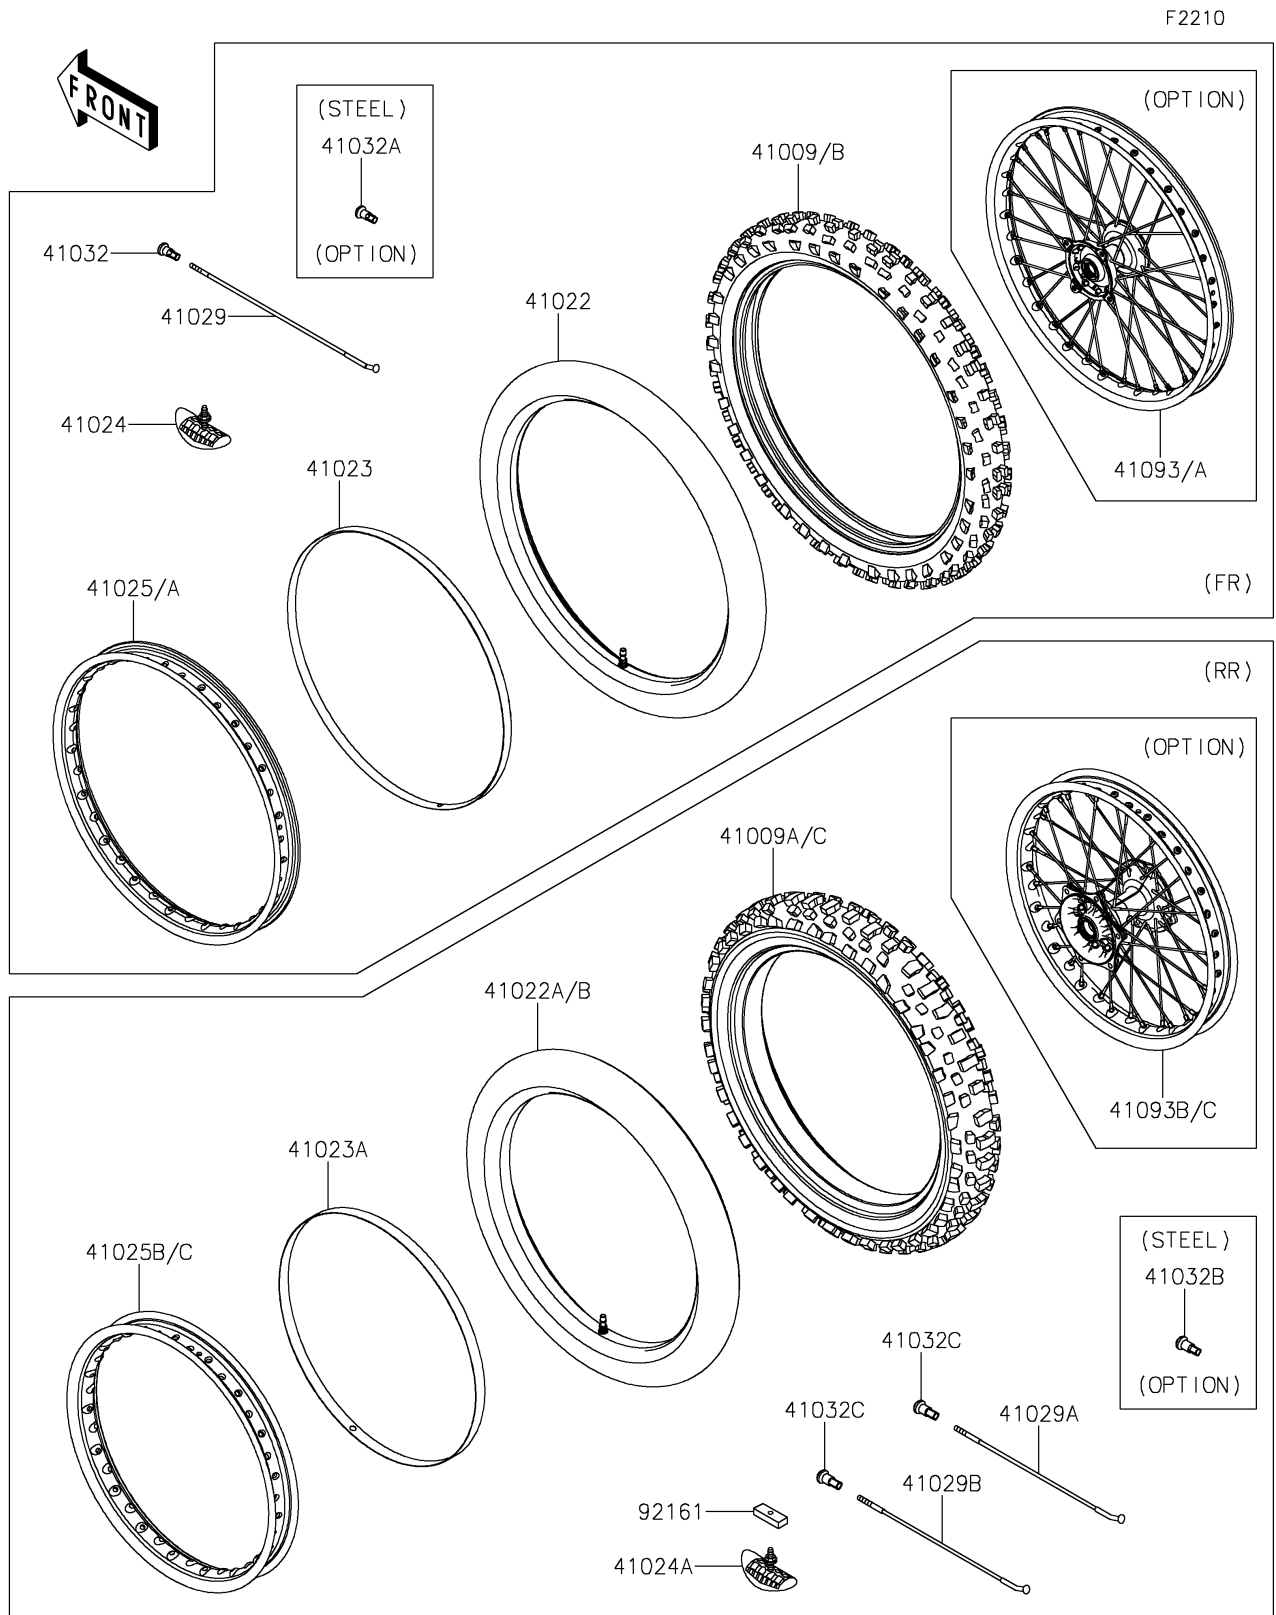

2021 KX™ 250 PARTS DIAGRAM

Wheels/Tires

2021 KX™ 250 PARTS LIST

Wheels/Tires

ITEM NAME	PART NUMBER	QUANTITY
TIRE,FR,80/100-21 51M,MX32F(D) (Ref # 41009)	41009-0680	1
TIRE,RR,100/90-19 57M,MX32(D) (Ref # 41009A)	41009-0681	1
TUBE-TIRE,90/100-21(D) (Ref # 41022)	41022-0022	1
TUBE-TIRE,100/90-19(D) (Ref # 41022B)	41022-1129	1
BAND-RIM,90/100-21(D) (Ref # 41023)	41023-0009	1
BAND-RIM,90-100/90-19(D) (Ref # 41023A)	41023-1074	1
STOPPER-RIM,1.60-M(DUNLOP) (Ref # 41024)	41024-010	1
STOPPER-RIM,1.85-M(DUNLOP) (Ref # 41024A)	41024-011	1
RIM,FR,1.60X21,BLACK (Ref # 41025A)	41025-0339-WC	1
RIM,RR,1.85X19,BLACK (Ref # 41025C)	41025-0344-WC	1
SPOKE-INNER,FR (Ref # 41029)	41029-0003	36
SPOKE-INNER,RR,202MMX160D (Ref # 41029A)	41029-1204	27
SPOKE-INNER,RR,204MMX159D (Ref # 41029B)	41029-1330	9
NIPPLE-SPOKE,ALUMINIUM (Ref # 41032)	41032-0002	36
NIPPLE-SPOKE,8X9X20(+),STEEL (Ref # 41032A)	41032-1077	36
NIPPLE-SPOKE,STEEL (Ref # 41032B)	41032-1085	36
NIPPLE-SPOKE,ALUMINIUM (Ref # 41032C)	41032-1086	36
WHEEL,FR,1.60X21,AL NIPPLE,BLK (Ref # 41093A)	41093-0006-WC	1
WHEEL,RR,1.85X19,AL NIPPLE,BLK (Ref # 41093C)	41093-0007-WC	1
DAMPER,RIM STOPPER (Ref # 92161)	92161-1184	1