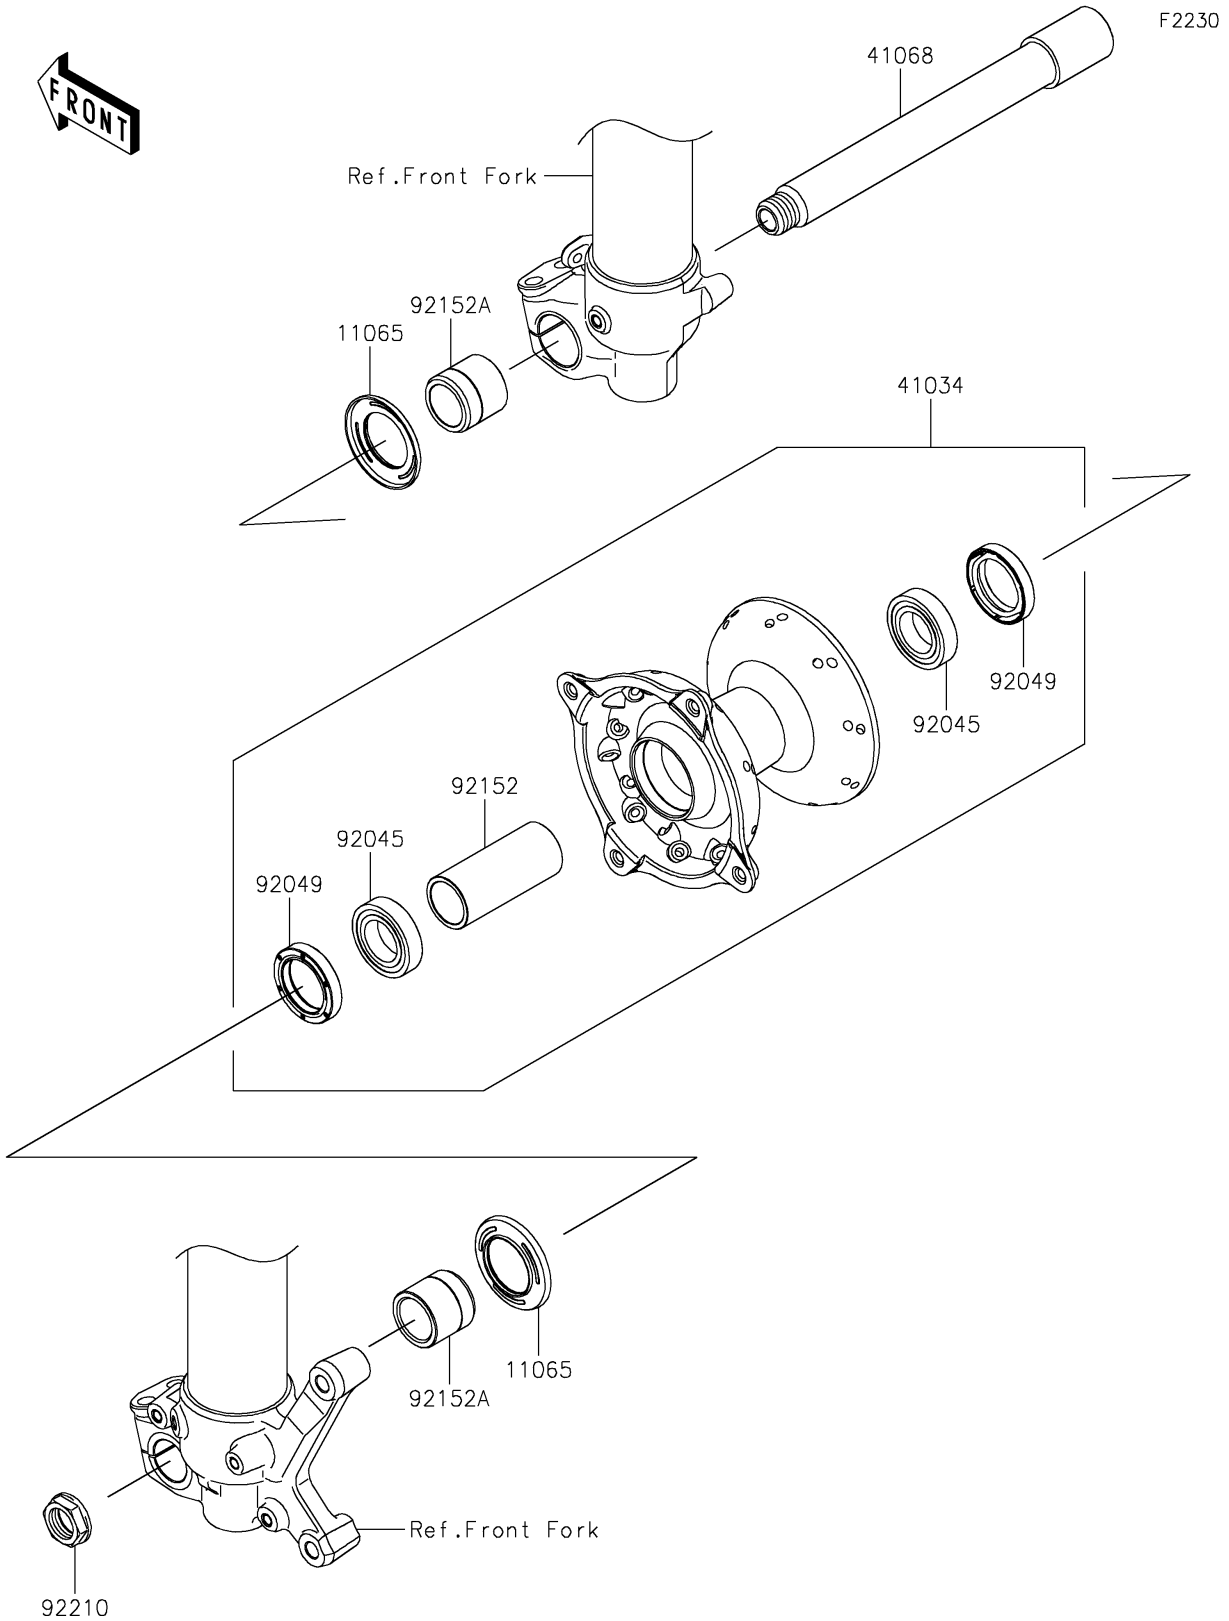

# 2021 KX™ 250 PARTS DIAGRAM

## Front Hub

## 2021 KX™ 250 PARTS LIST

### Front Hub

ITEM NAME	PART NUMBER	QUANTITY
CAP,AXLE (Ref # 11065)	11065-1281	2
DRUM-ASSY,FRONT BRAKE (Ref # 41034)	41034-0594	1
AXLE,FR,22X186,M18 (Ref # 41068)	41068-0633	1
BEARING-BALL,69/22LLU/2AS (Ref # 92045)	92045-0883	2
SEAL-OIL,30X40X7 (Ref # 92049)	92049-0810	2
COLLAR,22.4X28X65 (Ref # 92152)	92152-2469	1
COLLAR,22X30X27.5 (Ref # 92152A)	92152-2470	2
NUT,18MM (Ref # 92210)	92210-0065	1