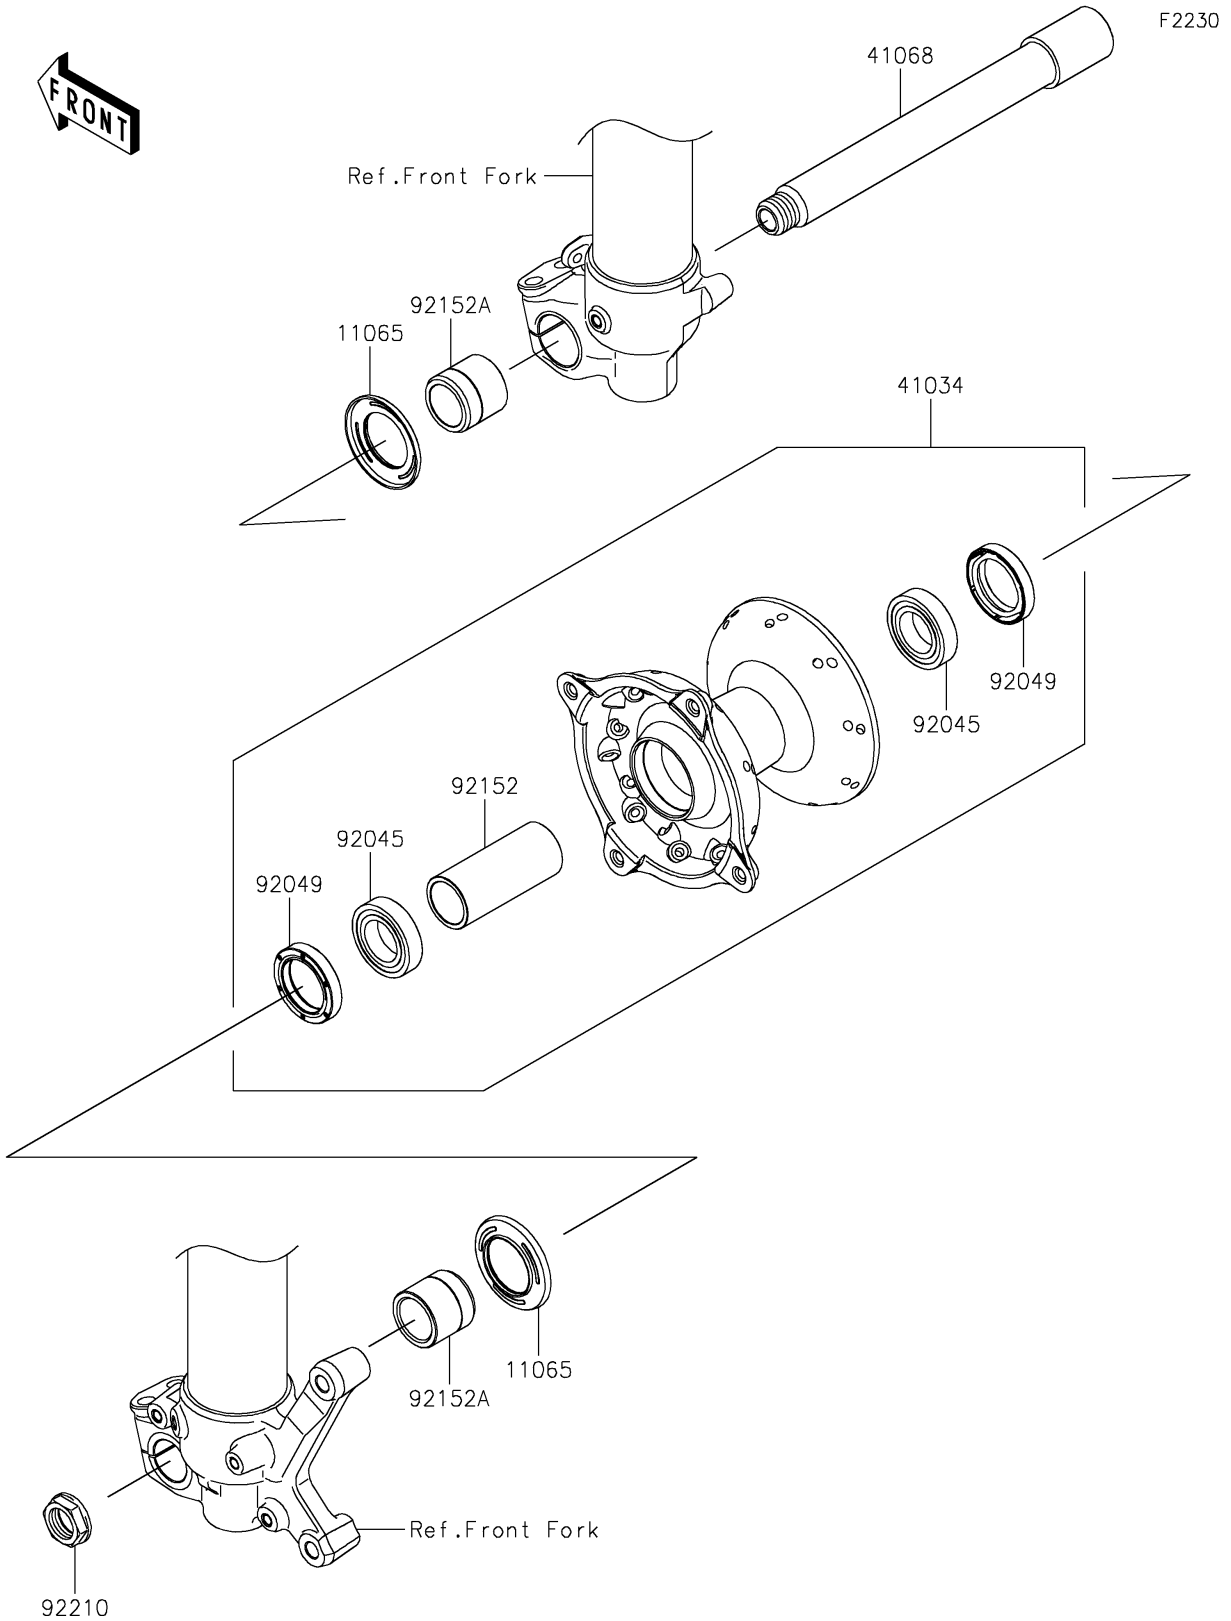

2024 KX™ 250 PARTS DIAGRAM

Front Hub

2024 KX™ 250 PARTS LIST

Front Hub

ITEM NAME	PART NUMBER	QUANTITY
CAP,AXLE (Ref # 11065)	11065-1281	2
DRUM-ASSY,FRONT BRAKE (Ref # 41034)	41034-0594	1
AXLE,FR,22X186,M18 (Ref # 41068)	41068-0633	1
BEARING-BALL,69/22LLU/2AS (Ref # 92045)	92045-0883	2
SEAL-OIL,30X40X7 (Ref # 92049)	92049-0810	2
COLLAR,22.4X28X65 (Ref # 92152)	92152-2469	1
COLLAR,22X30X27.5 (Ref # 92152A)	92152-2470	2
NUT,18MM (Ref # 92210)	92210-0065	1