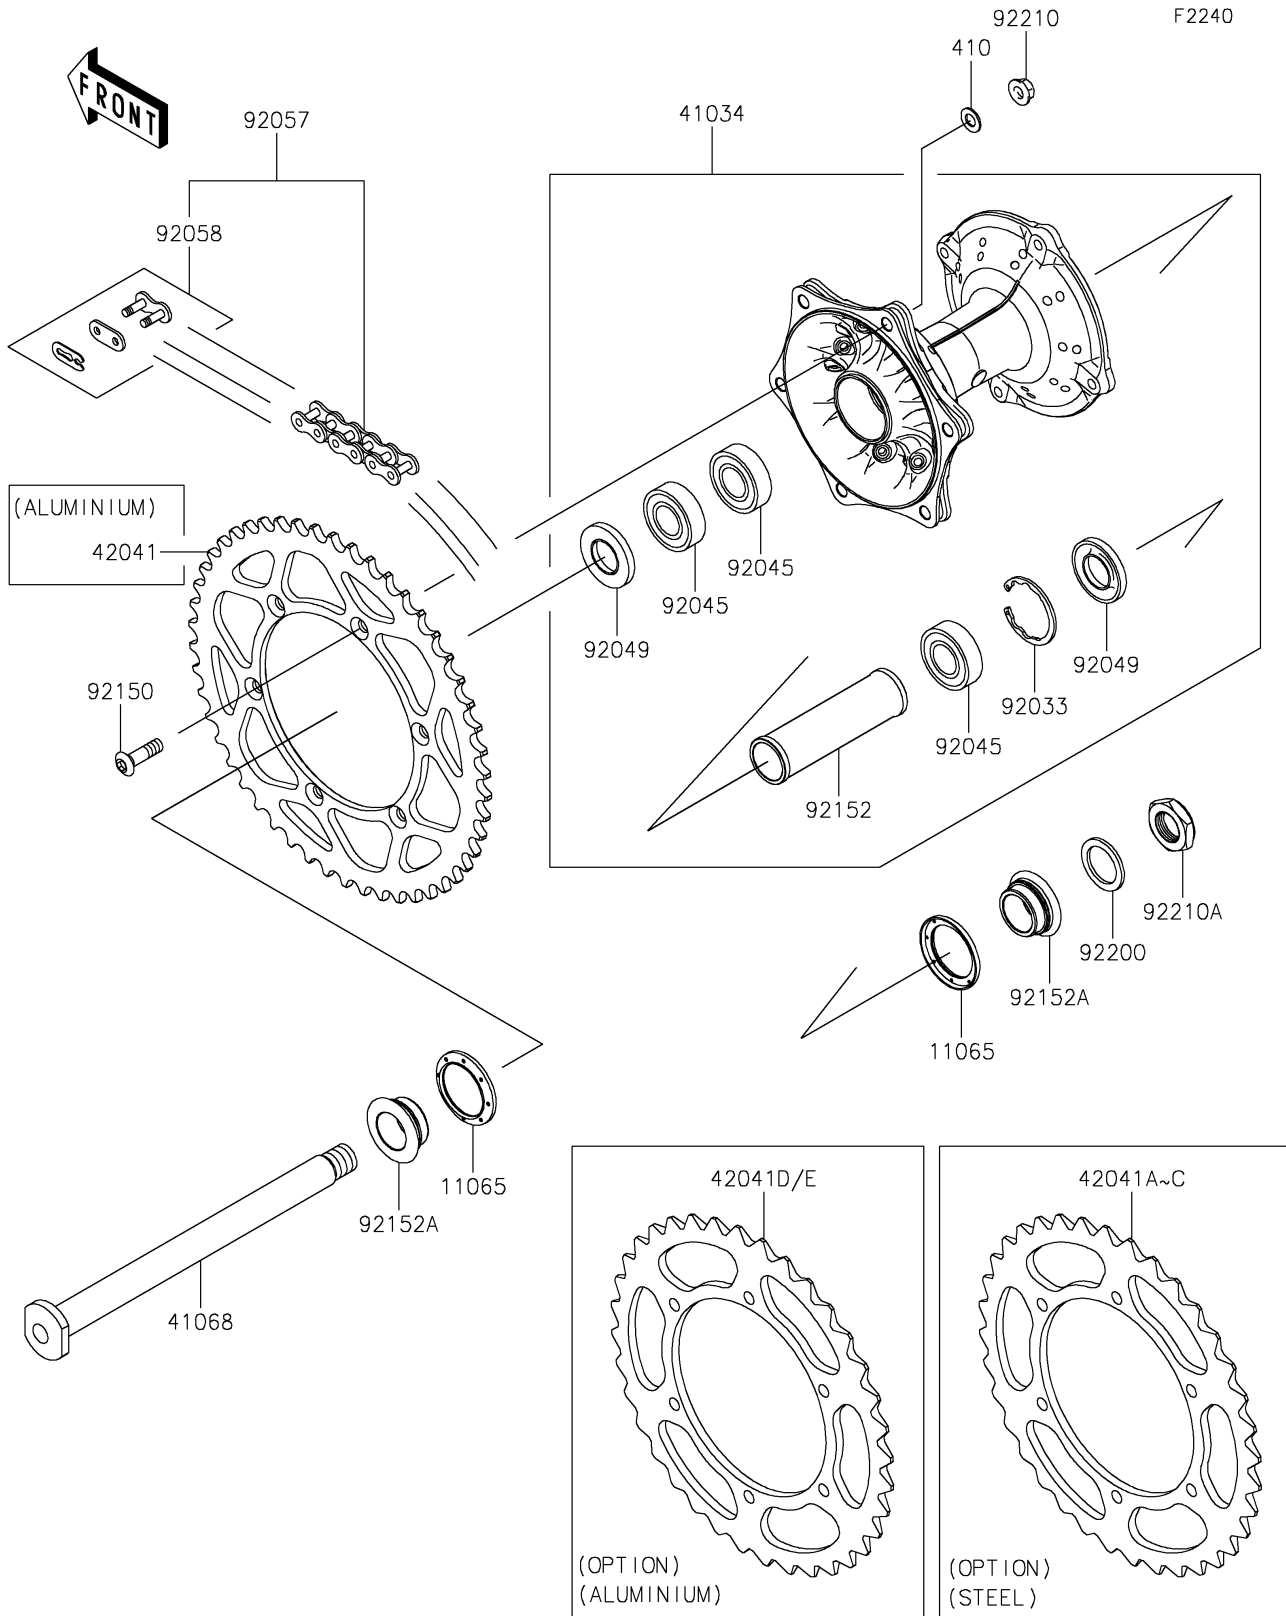

2024 KX™ 250 PARTS DIAGRAM

Rear Hub

2024 KX™ 250 PARTS LIST

Rear Hub

ITEM NAME	PART NUMBER	QUANTITY
CAP,AXLE (Ref # 11065)	11065-1298	2
DRUM-ASSY,REAR BRAKE (Ref # 41034)	41034-0597	1
AXLE,RR,L=255 (Ref # 41068)	41068-0597	1
SPROCKET-HUB,50T,AL (Ref # 42041)	42041-0167	1
SPROCKET-HUB,49T,STEEL (Ref # 42041A)	42041-1384	1
SPROCKET-HUB,50T,STEEL (Ref # 42041B)	42041-1408	1
SPROCKET-HUB,51T,STEEL (Ref # 42041C)	42041-1428	1
SPROCKET-HUB,49T,AL (Ref # 42041D)	42041-1449	1
SPROCKET-HUB,51T,AL (Ref # 42041E)	42041-1451	1
RING-SNAP,42MM (Ref # 92033)	92033-1041	1
BEARING-BALL,69052RS (Ref # 92045)	92045-1446	3
SEAL-OIL (Ref # 92049)	92049-1614	2
CHAIN,DRIVE,DID520DMA4KX114L (Ref # 92057)	92057-0740	1
JOINT-CHAIN,DRIVE (Ref # 92058)	92058-1074	1
BOLT,SOCKET,8X28 (Ref # 92150)	92150-1978	6
COLLAR,25.4X31X106.5 (Ref # 92152)	92152-2506	1
COLLAR,25.05X44X17 (Ref # 92152A)	92152-2531	2
WASHER,22.5X35X2.3 (Ref # 92200)	92200-1623	1
NUT,FLANGED,LOCK,8MM (Ref # 92210)	92210-0493	6
NUT,SELF LOCK,22MM (Ref # 92210A)	92210-0939	1
WASHER-PLAIN-SMALL,8MM (Ref # 410)	410AA0800	6