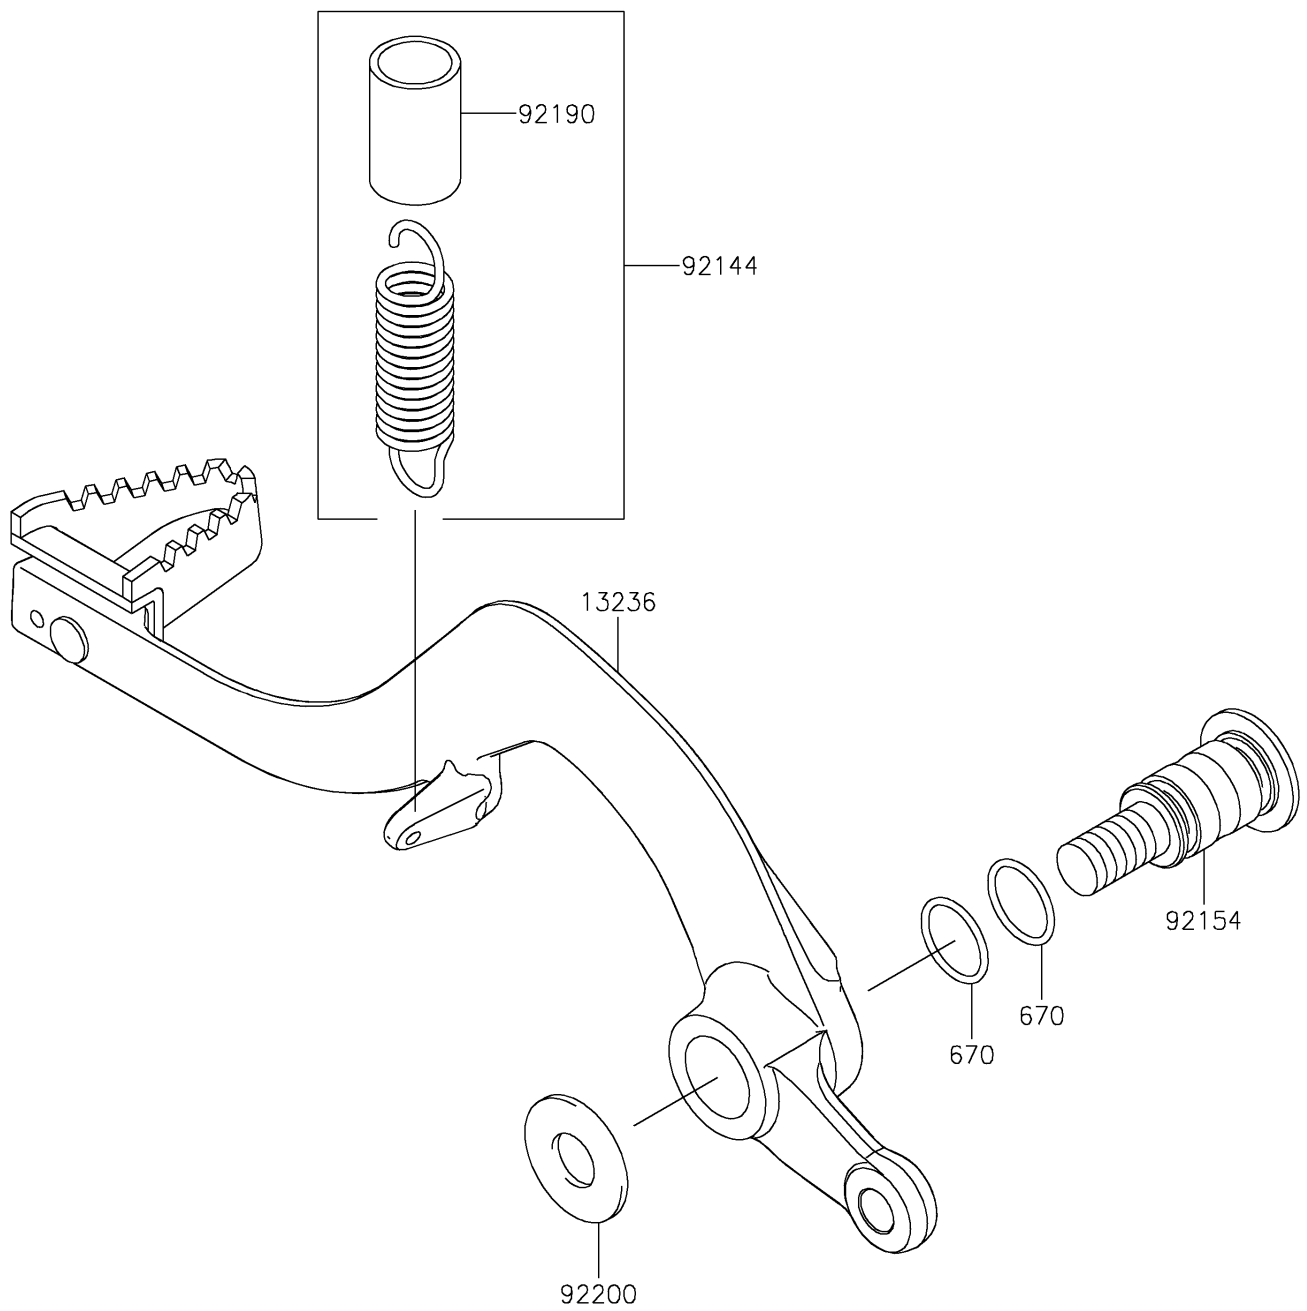

# 2021 KX™ 250 PARTS DIAGRAM

Brake Pedal

F2260

## 2021 KX™ 250 PARTS LIST

### Brake Pedal

ITEM NAME	PART NUMBER	QUANTITY
LEVER-COMP,BRAKE PEDAL (Ref # 13236)	13236-0838	1
SPRING,BRAKE PEDAL RETURN (Ref # 92144)	92144-1752	1
BOLT,BRAKE PEDAL,10MM (Ref # 92154)	92154-0516	1
TUBE,13X16X25 (Ref # 92190)	92190-1488	1
WASHER,10.5X24X1.5 (Ref # 92200)	92200-0154	1
O RING,12MM (Ref # 670)	670B2012	2