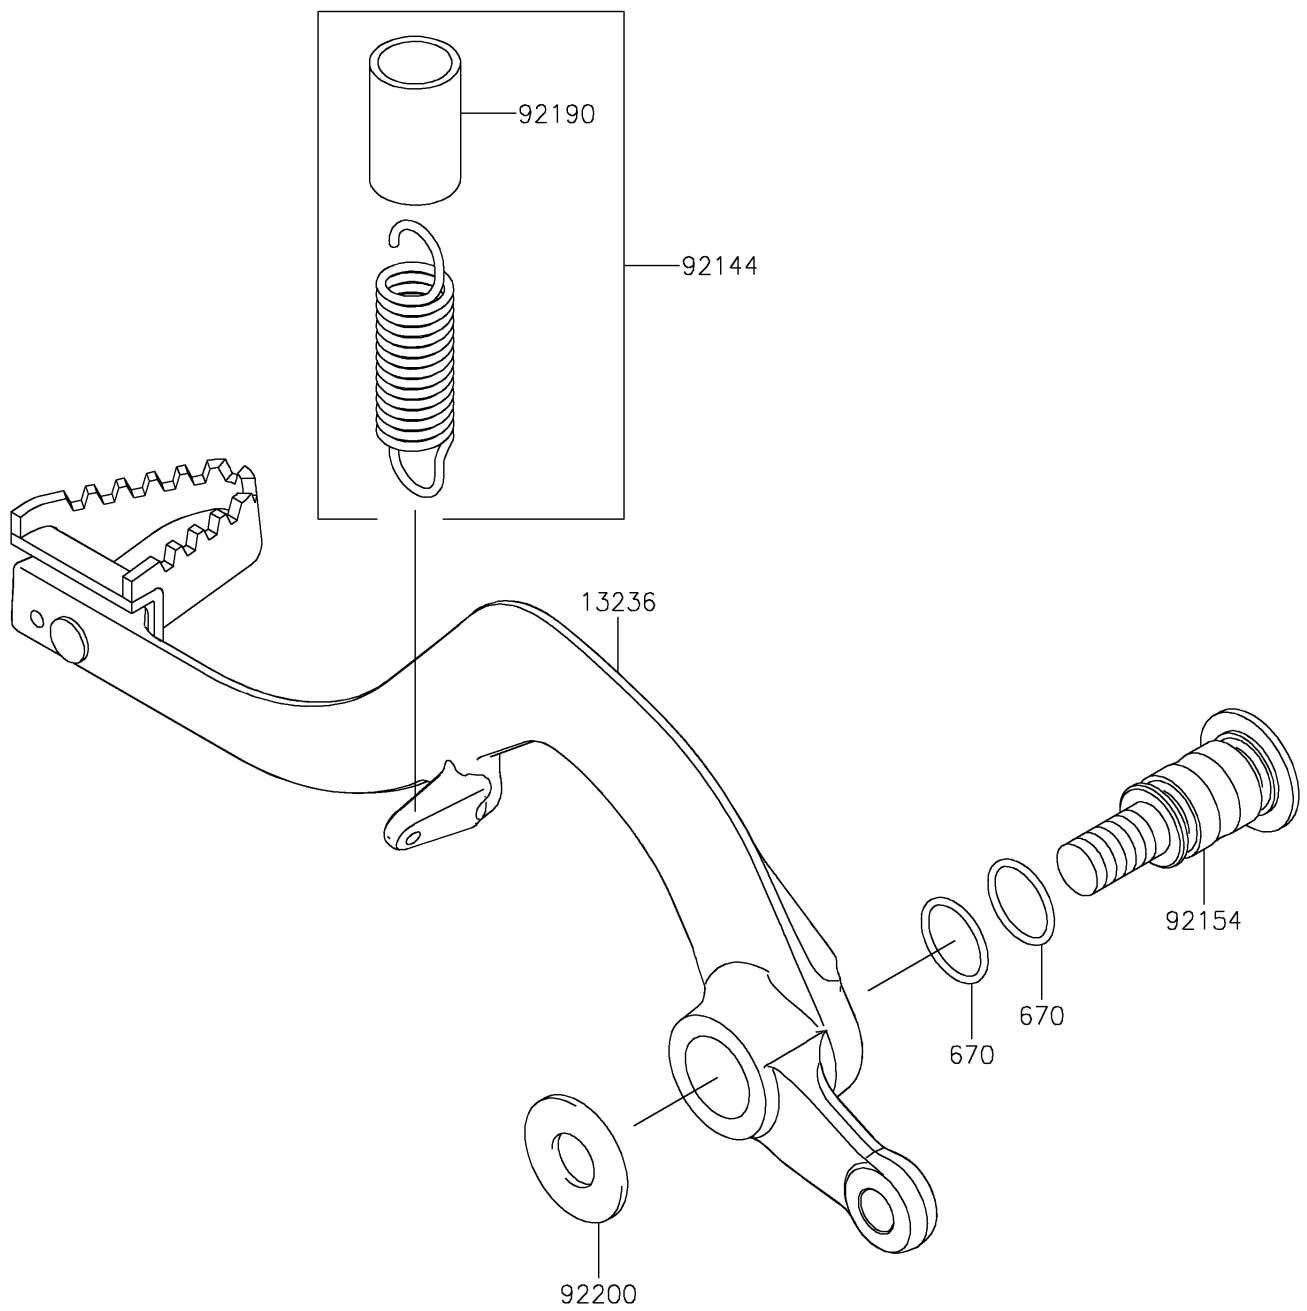

2024 KX™ 250 PARTS DIAGRAM

Brake Pedal

F2260

2024 KX™ 250 PARTS LIST

Brake Pedal

ITEM NAME	PART NUMBER	QUANTITY
LEVER-COMP,BRAKE PEDAL (Ref # 13236)	13236-0838	1
SPRING,BRAKE PEDAL RETURN (Ref # 92144)	92144-1752	1
BOLT,BRAKE PEDAL,10MM (Ref # 92154)	92154-0516	1
TUBE,13X16X25 (Ref # 92190)	92190-1488	1
WASHER,10.5X24X1.5 (Ref # 92200)	92200-0154	1
O RING,12MM (Ref # 670)	670B2012	2