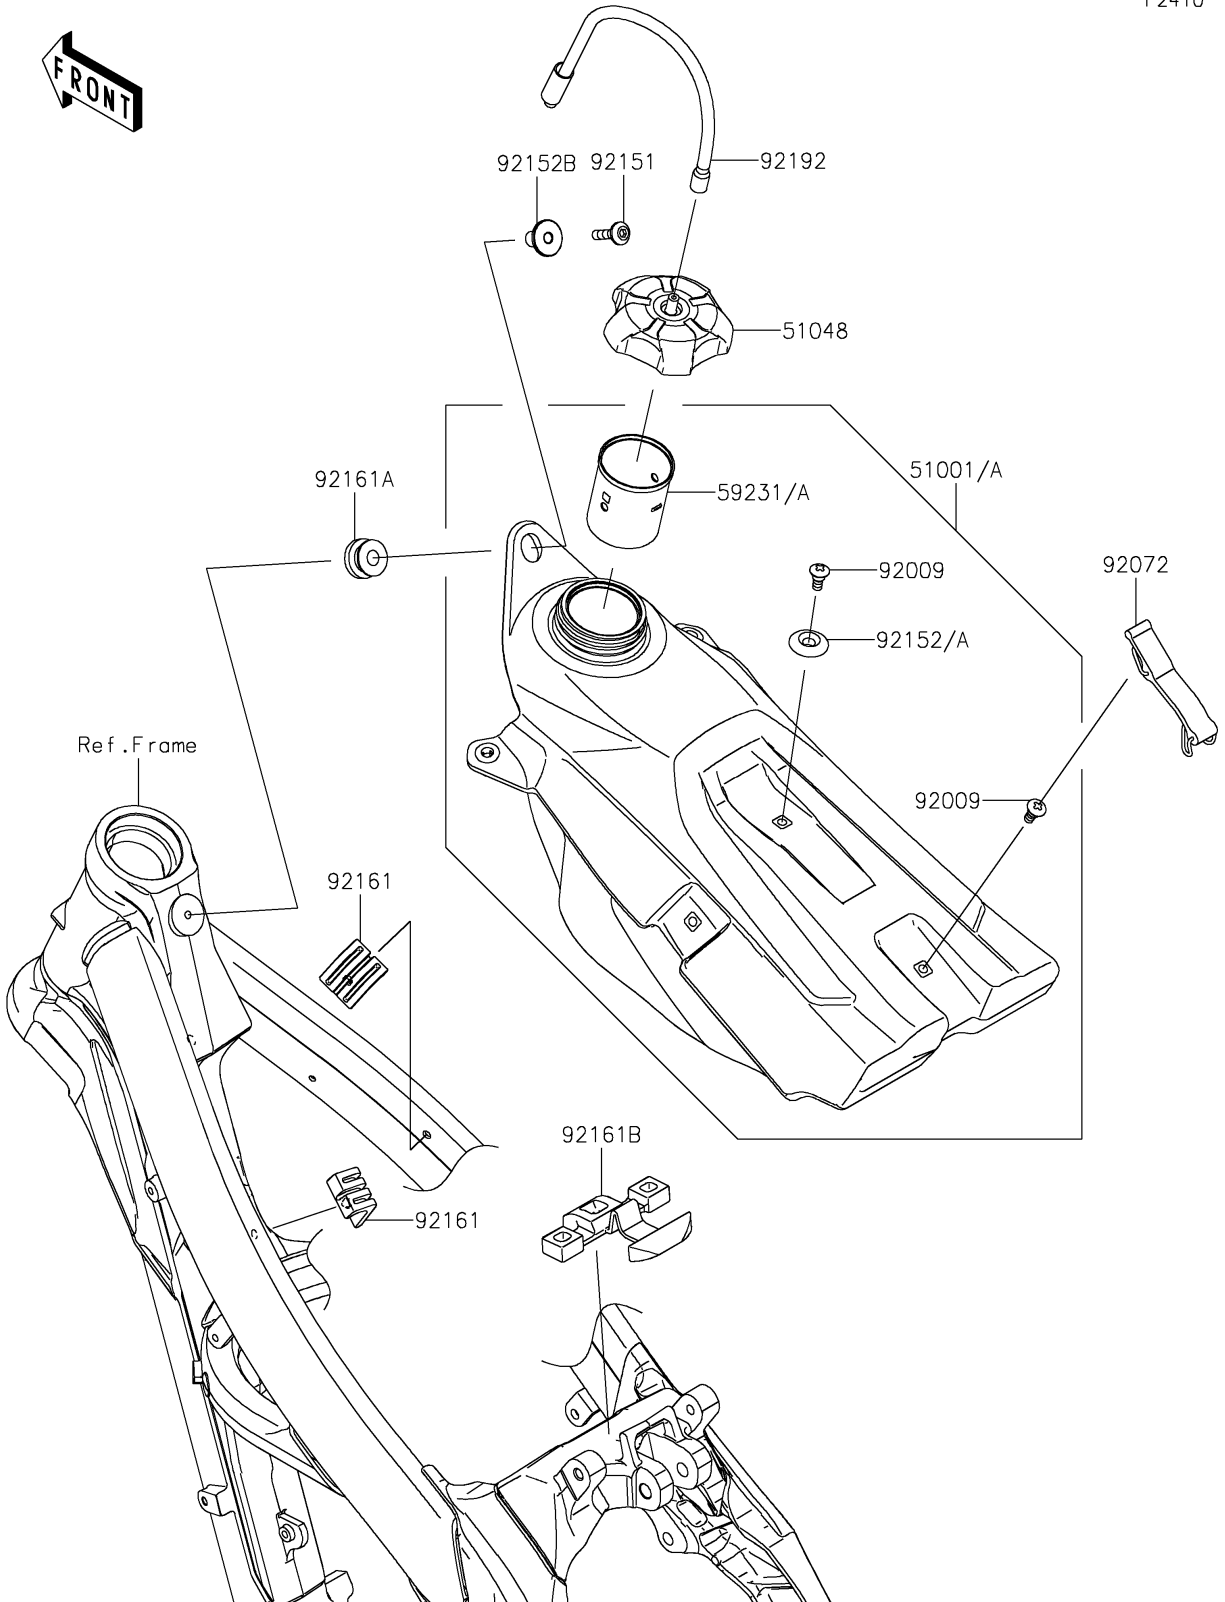

2024 KX™ 250 PARTS DIAGRAM

Fuel Tank

F2410

2024 KX™ 250 PARTS LIST

Fuel Tank

ITEM NAME	PART NUMBER	QUANTITY
TANK-COMP-FUEL (Ref # 51001)	51001-0862	1
TANK-COMP-FUEL (Ref # 51001A)	51001-0928	1
CAP-ASSY-TANK (Ref # 51048)	51048-0576	1
FILLER (Ref # 59231)	59231-0019	1
FILLER (Ref # 59231A)	59231-0042	1
SCREW,6MM (Ref # 92009)	92009-1971	2
BAND,FUEL TANK (Ref # 92072)	92072-0881	1
BOLT,SOCKET,6X25 (Ref # 92151)	92151-1611	1
COLLAR (Ref # 92152)	92152-0569	1
COLLAR (Ref # 92152A)	92152-1346	1
COLLAR,6.5X10X18 (Ref # 92152B)	92152-2456	1
DAMPER,FUEL TANK,SIDE (Ref # 92161)	92161-1393	2
DAMPER,FUEL TANK,FR (Ref # 92161A)	92161-1914	1
DAMPER,FUEL TANK,RR (Ref # 92161B)	92161-2384	1
TUBE (Ref # 92192)	92192-0161	1