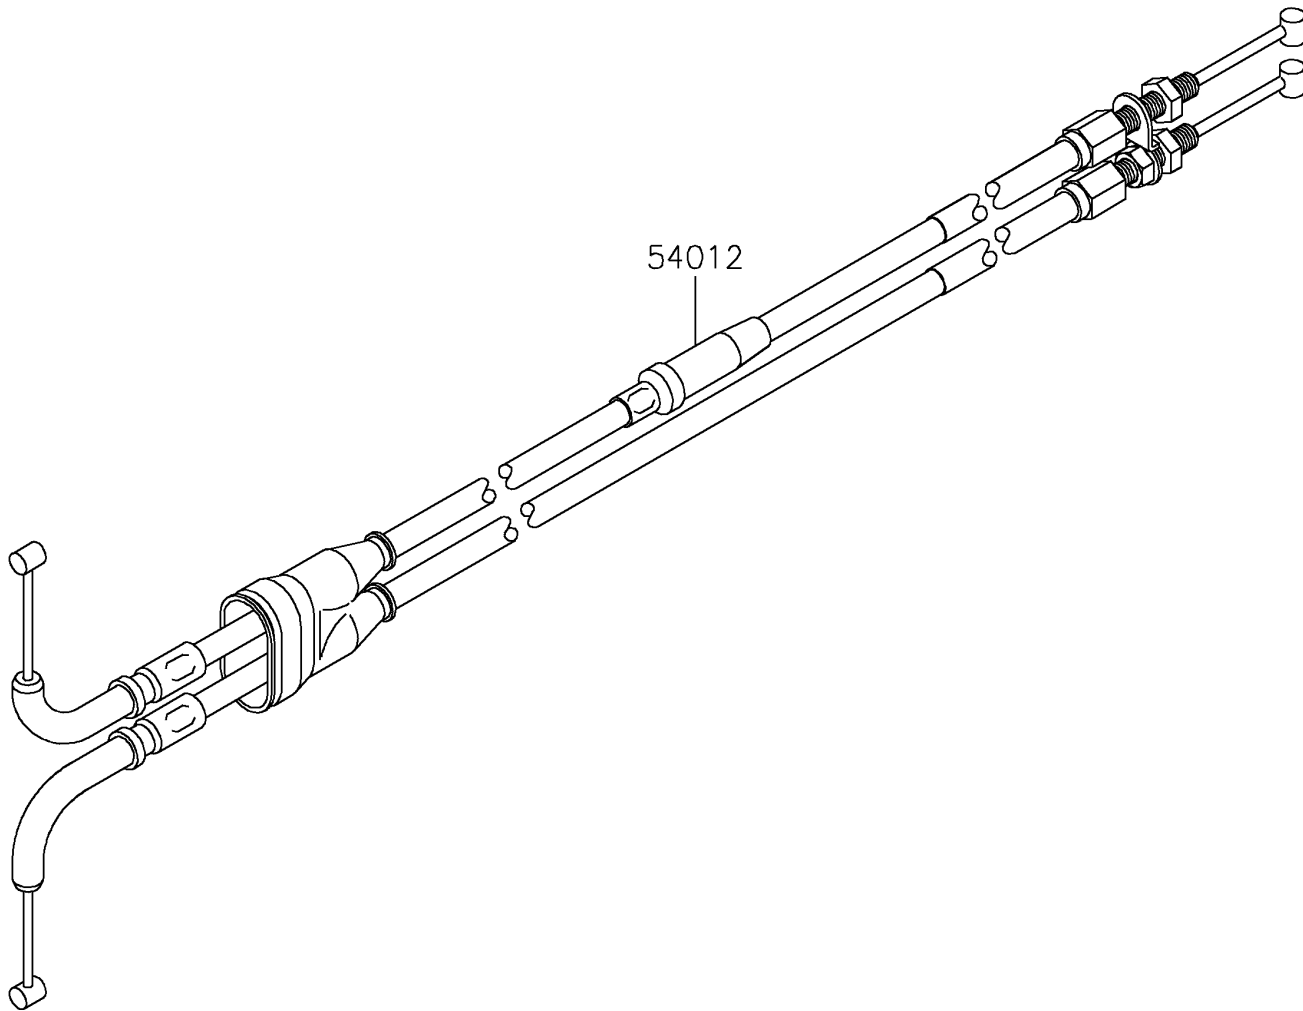

2021 KX™ 250 PARTS DIAGRAM

Cables

F2540

2021 KX™ 250 PARTS LIST

Cables

ITEM NAME	PART NUMBER	QUANTITY
CABLE-THROTTLE (Ref # 54012)	54012-0637	1