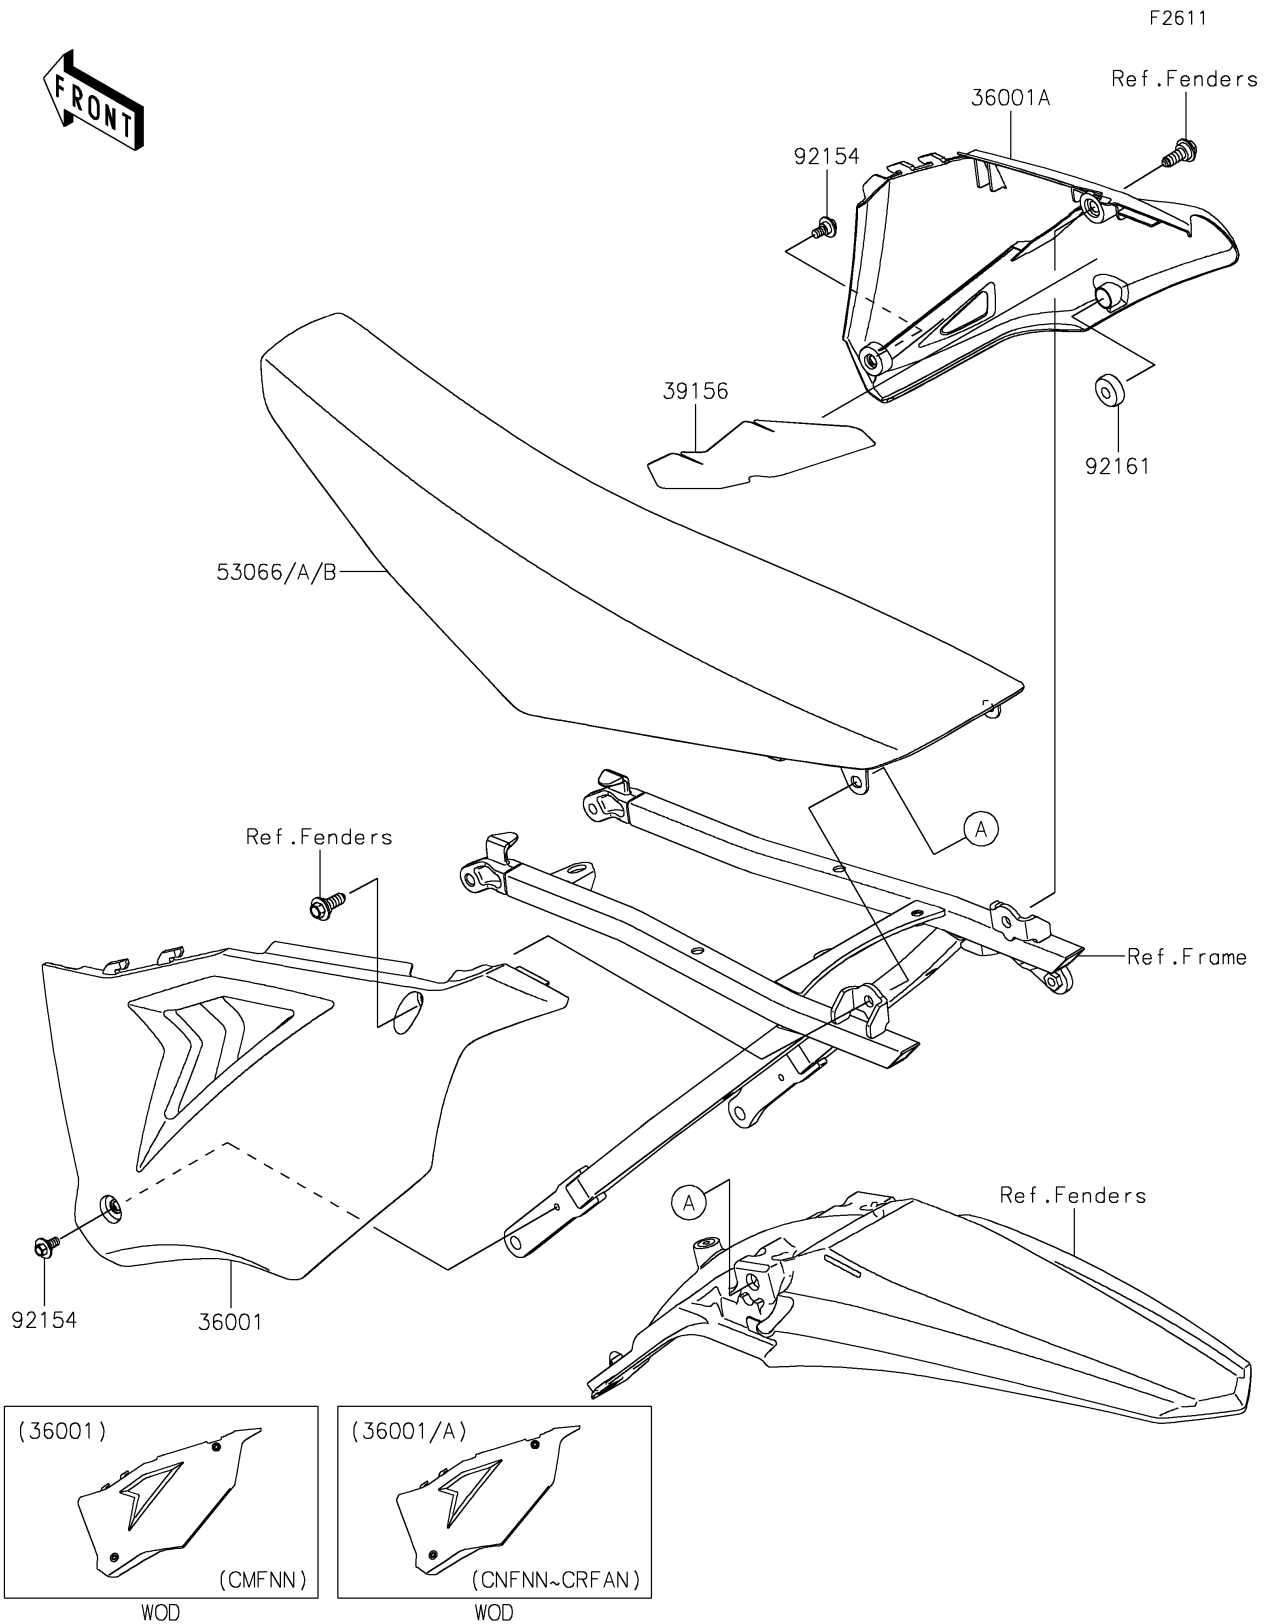

# 2024 KX™ 250 PARTS DIAGRAM

## Side Covers

## 2024 KX™ 250 PARTS LIST

### Side Covers

ITEM NAME	PART NUMBER	QUANTITY
COVER-SIDE,LH,L.GREEN (Ref # 36001)	36001-0660-290	1
COVER-SIDE,RH,L.GREEN (Ref # 36001A)	36001-0662-290	1
PAD (Ref # 39156)	39156-2264	1
SEAT-ASSY,N.L.GREEN+BLK/WHT (Ref # 53066)	53066-0604-49F	1
BOLT,FLANGED,6X9 (Ref # 92154)	92154-0546	2
DAMPER (Ref # 92161)	92161-2090	1