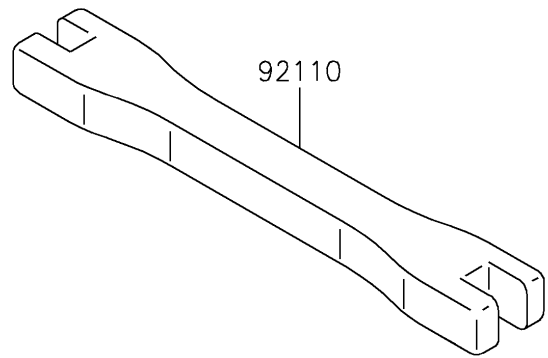

# 2021 KX™ 250 PARTS DIAGRAM

Owner's Tools

F2810

### Owner's Tools

ITEM NAME	PART NUMBER	QUANTITY
GASKET-LIQUID,TB1211F,CLEAR (Ref # 92104)	92104-0004	1
GASKET-LIQUID,TB1216,GRAY (Ref # 92104A)	92104-1063	1
GASKET-LIQUID,TB1216B,BLACK (Ref # 92104B)	92104-1064	1
TOOL-WRENCH,NIPPLE,6X8 (Ref # 92110)	92110-0004	1
TOOL-WRENCH,BOX,16MM (Ref # 92110A)	92110-0005	1