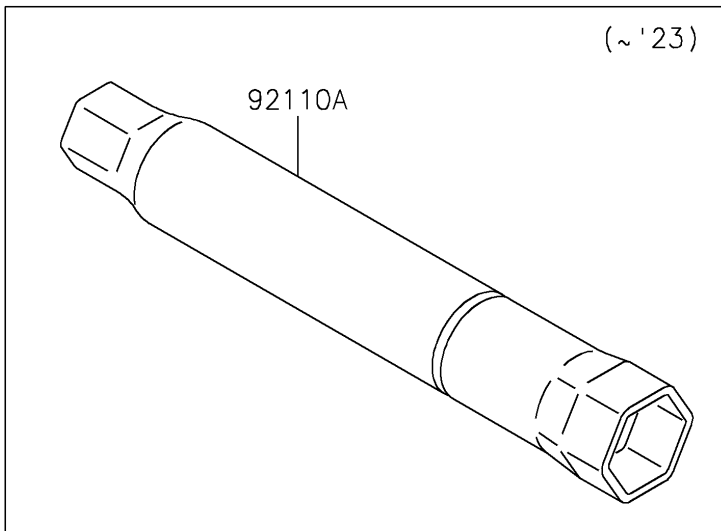

# 2021 KX™ 250 PARTS DIAGRAM

Owner's Tools

F2810

### Owner's Tools

ITEM NAME	PART NUMBER	QUANTITY
GASKET-LIQUID,TB1211F,CLEAR (Ref # 92104)	92104-0004	1
GASKET-LIQUID,TB1216,GRAY (Ref # 92104A)	92104-1063	1
GASKET-LIQUID,TB1216B,BLACK (Ref # 92104B)	92104-1064	1
TOOL-WRENCH,NIPPLE,6X8 (Ref # 92110)	92110-0004	1
TOOL-WRENCH,BOX,16MM (Ref # 92110A)	92110-0005	1