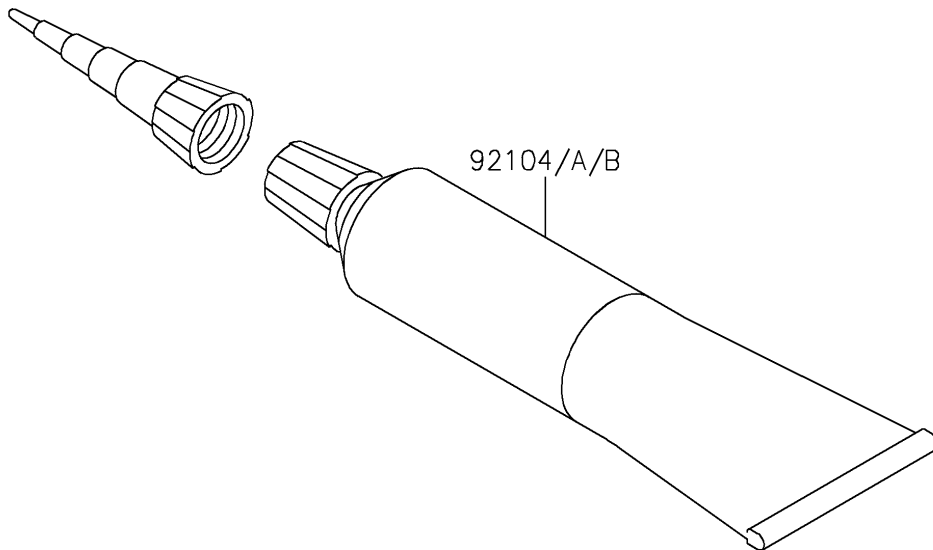

# 2021 KX™ 250 PARTS DIAGRAM

Owner's Tools

F2810

### Owner's Tools

ITEM NAME	PART NUMBER	QUANTITY
GASKET-LIQUID,TB1211F,CLEAR (Ref # 92104)	92104-0004	1
GASKET-LIQUID,TB1216,GRAY (Ref # 92104A)	92104-1063	1
GASKET-LIQUID,TB1216B,BLACK (Ref # 92104B)	92104-1064	1
TOOL-WRENCH,NIPPLE,6X8 (Ref # 92110)	92110-0004	1
TOOL-WRENCH,BOX,16MM (Ref # 92110A)	92110-0005	1