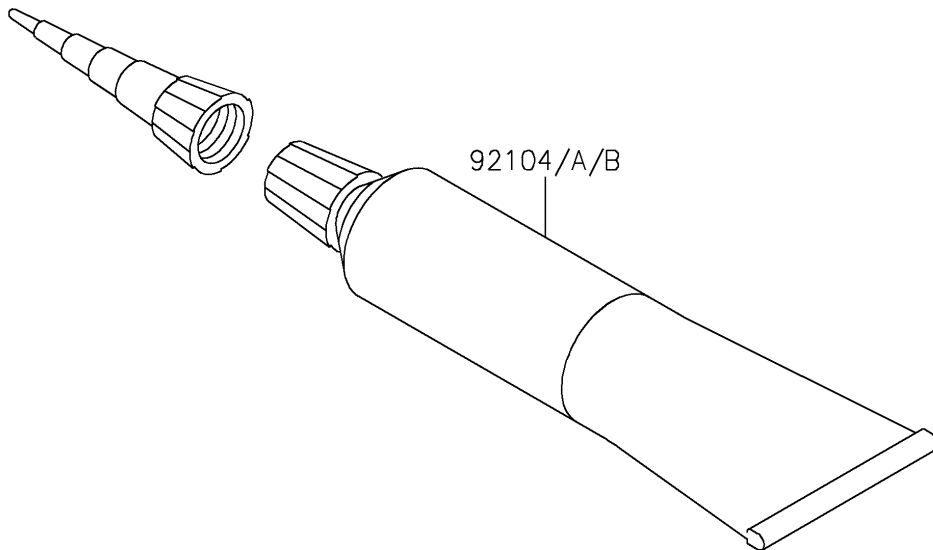

2024 KX™ 250 PARTS DIAGRAM

Owner's Tools

F2810

2024 KX™ 250 PARTS LIST

Owner's Tools

ITEM NAME	PART NUMBER	QUANTITY
GASKET-LIQUID,TB1211F,CLEAR (Ref # 92104)	92104-0004	1
GASKET-LIQUID,TB1216,GRAY (Ref # 92104A)	92104-1063	1
GASKET-LIQUID,TB1216B,BLACK (Ref # 92104B)	92104-1064	1
TOOL-WRENCH,NIPPLE,6X8 (Ref # 92110)	92110-0004	1
TOOL-WRENCH,BOX,16MM (Ref # 92110A)	92110-0005	1