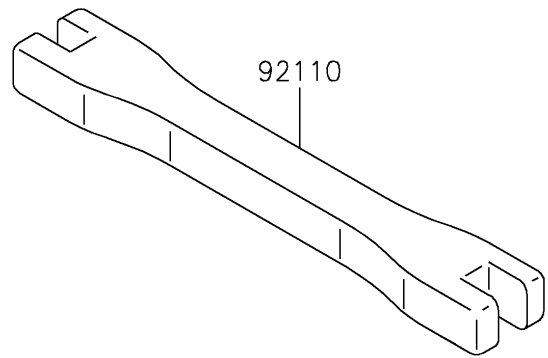

2024 KX™ 250 PARTS DIAGRAM

Owner's Tools

F2810

2024 KX™ 250 PARTS LIST

Owner's Tools

ITEM NAME	PART NUMBER	QUANTITY
GASKET-LIQUID,TB1211F,CLEAR (Ref # 92104)	92104-0004	1
GASKET-LIQUID,TB1216,GRAY (Ref # 92104A)	92104-1063	1
GASKET-LIQUID,TB1216B,BLACK (Ref # 92104B)	92104-1064	1
TOOL-WRENCH,NIPPLE,6X8 (Ref # 92110)	92110-0004	1
TOOL-WRENCH,BOX,16MM (Ref # 92110A)	92110-0005	1