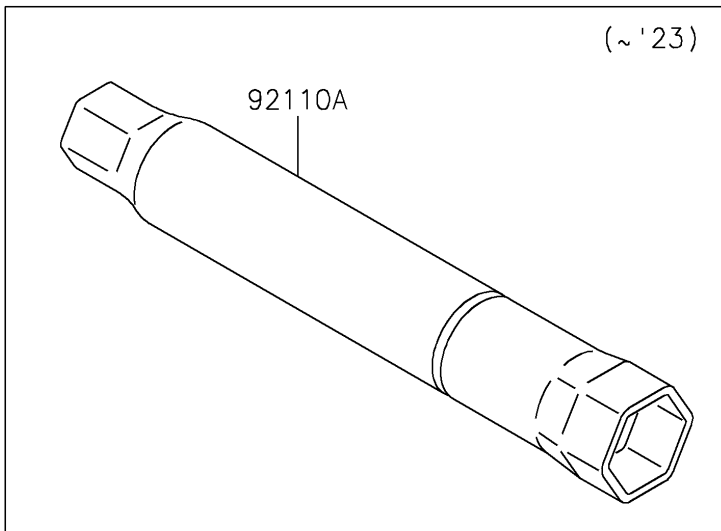

2024 KX™ 250 PARTS DIAGRAM

Owner's Tools

F2810

2024 KX™ 250 PARTS LIST

Owner's Tools

ITEM NAME	PART NUMBER	QUANTITY
GASKET-LIQUID,TB1211F,CLEAR (Ref # 92104)	92104-0004	1
GASKET-LIQUID,TB1216,GRAY (Ref # 92104A)	92104-1063	1
GASKET-LIQUID,TB1216B,BLACK (Ref # 92104B)	92104-1064	1
TOOL-WRENCH,NIPPLE,6X8 (Ref # 92110)	92110-0004	1
TOOL-WRENCH,BOX,16MM (Ref # 92110A)	92110-0005	1