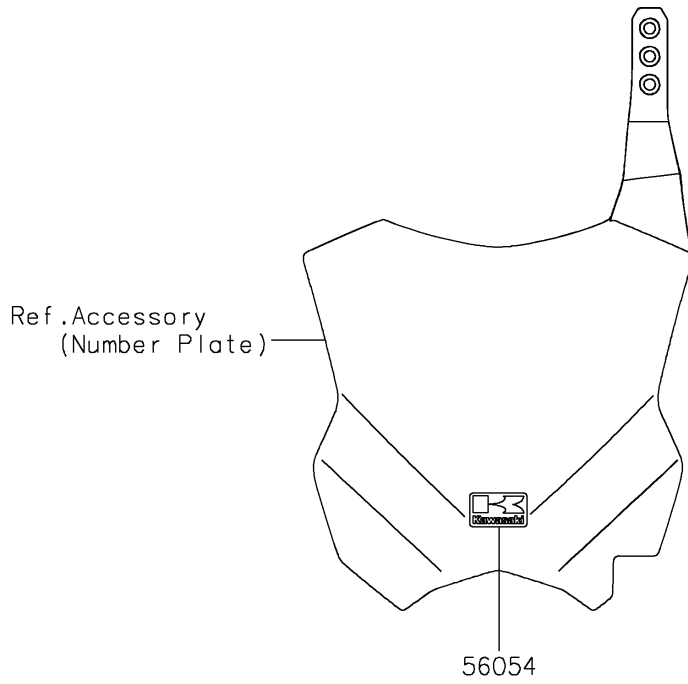

# 2021 KX™ 250 PARTS DIAGRAM

Decals(CMFNN)

F2861

## 2021 KX™ 250 PARTS LIST

Decals(GMFNN)

ITEM NAME	PART NUMBER	QUANTITY
MARK,NUMBER PLATE (Ref # 56054)	56054-2260	1
PATTERN,SIDE COVER,LH (Ref # 56076)	56076-0600	1