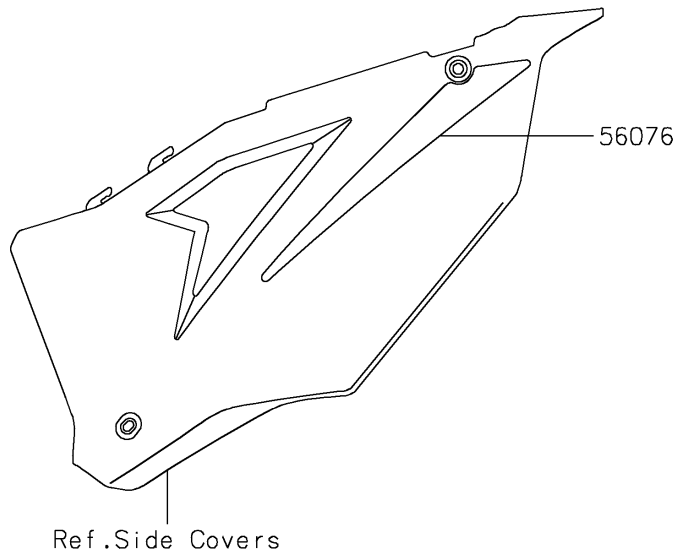

# 2021 KX™ 250 PARTS DIAGRAM

Decals(CMFNN)

F2861

## 2021 KX™ 250 PARTS LIST

Decals(GMFNN)

ITEM NAME	PART NUMBER	QUANTITY
MARK,NUMBER PLATE (Ref # 56054)	56054-2260	1
PATTERN,SIDE COVER,LH (Ref # 56076)	56076-0600	1