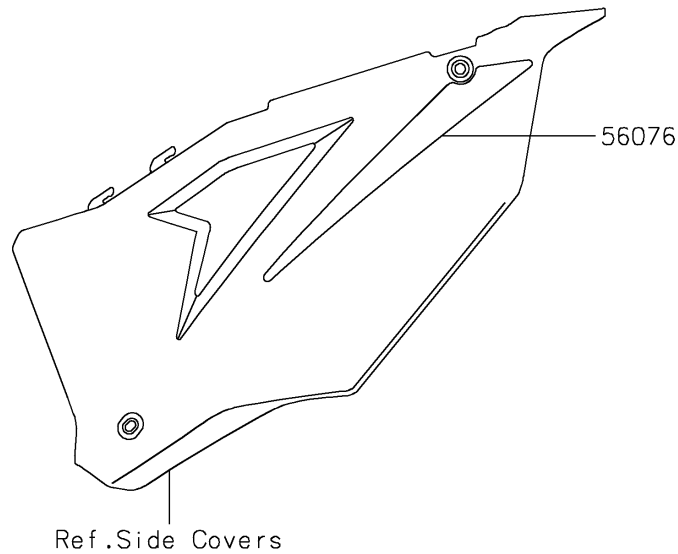

# 2022 KX™ 250 PARTS DIAGRAM

Decals(CMFNN)

F2861

## 2022 KX™ 250 PARTS LIST

Decals(CMFNN)

ITEM NAME	PART NUMBER	QUANTITY
MARK,NUMBER PLATE (Ref # 56054)	56054-2260	1
PATTERN,SIDE COVER,LH (Ref # 56076)	56076-0600	1