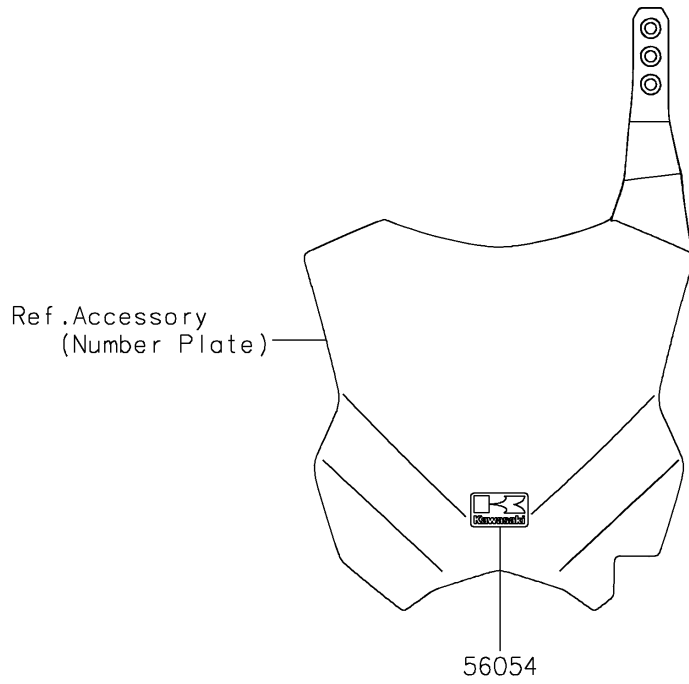

# 2022 KX™ 250 PARTS DIAGRAM

Decals(CMFNN)

F2861

## 2022 KX™ 250 PARTS LIST

Decals(CMFNN)

ITEM NAME	PART NUMBER	QUANTITY
MARK,NUMBER PLATE (Ref # 56054)	56054-2260	1
PATTERN,SIDE COVER,LH (Ref # 56076)	56076-0600	1