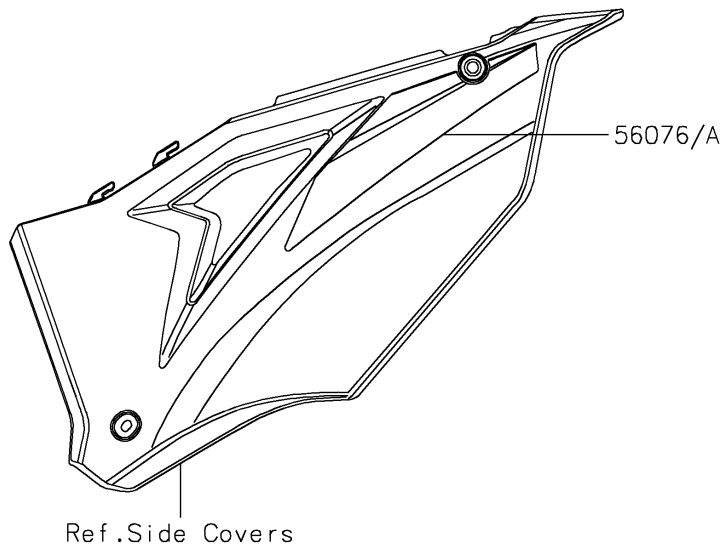

2024 KX™ 250 PARTS DIAGRAM

Decals(CNFNN)

F2861A

2024 KX™ 250 PARTS LIST

Decals(CNFNN)

ITEM NAME	PART NUMBER	QUANTITY
MARK,KAWASAKI (Ref # 56054)	56054-2933	1
PATTERN,SIDE COVER,LH (Ref # 56076)	56076-2349	1
PATTERN,SIDE COVER,RH (Ref # 56076A)	56076-2350	1