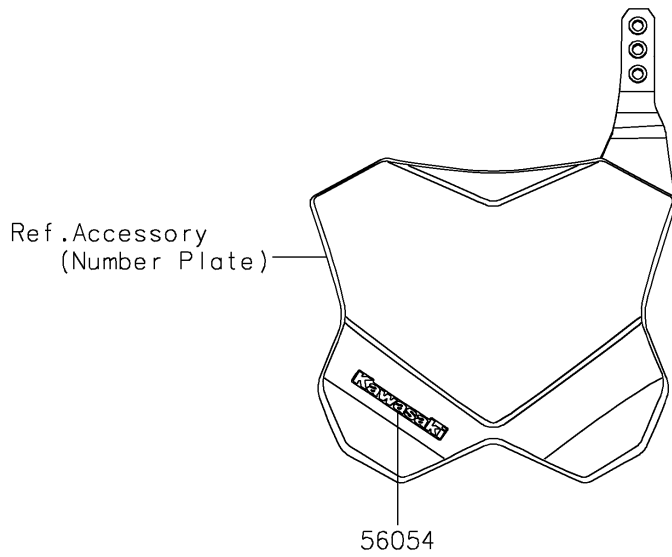

2024 KX™ 250 PARTS DIAGRAM

Decals(CNFNN)

F2861A

2024 KX™ 250 PARTS LIST

Decals(CNFNN)

ITEM NAME	PART NUMBER	QUANTITY
MARK,KAWASAKI (Ref # 56054)	56054-2933	1
PATTERN,SIDE COVER,LH (Ref # 56076)	56076-2349	1
PATTERN,SIDE COVER,RH (Ref # 56076A)	56076-2350	1