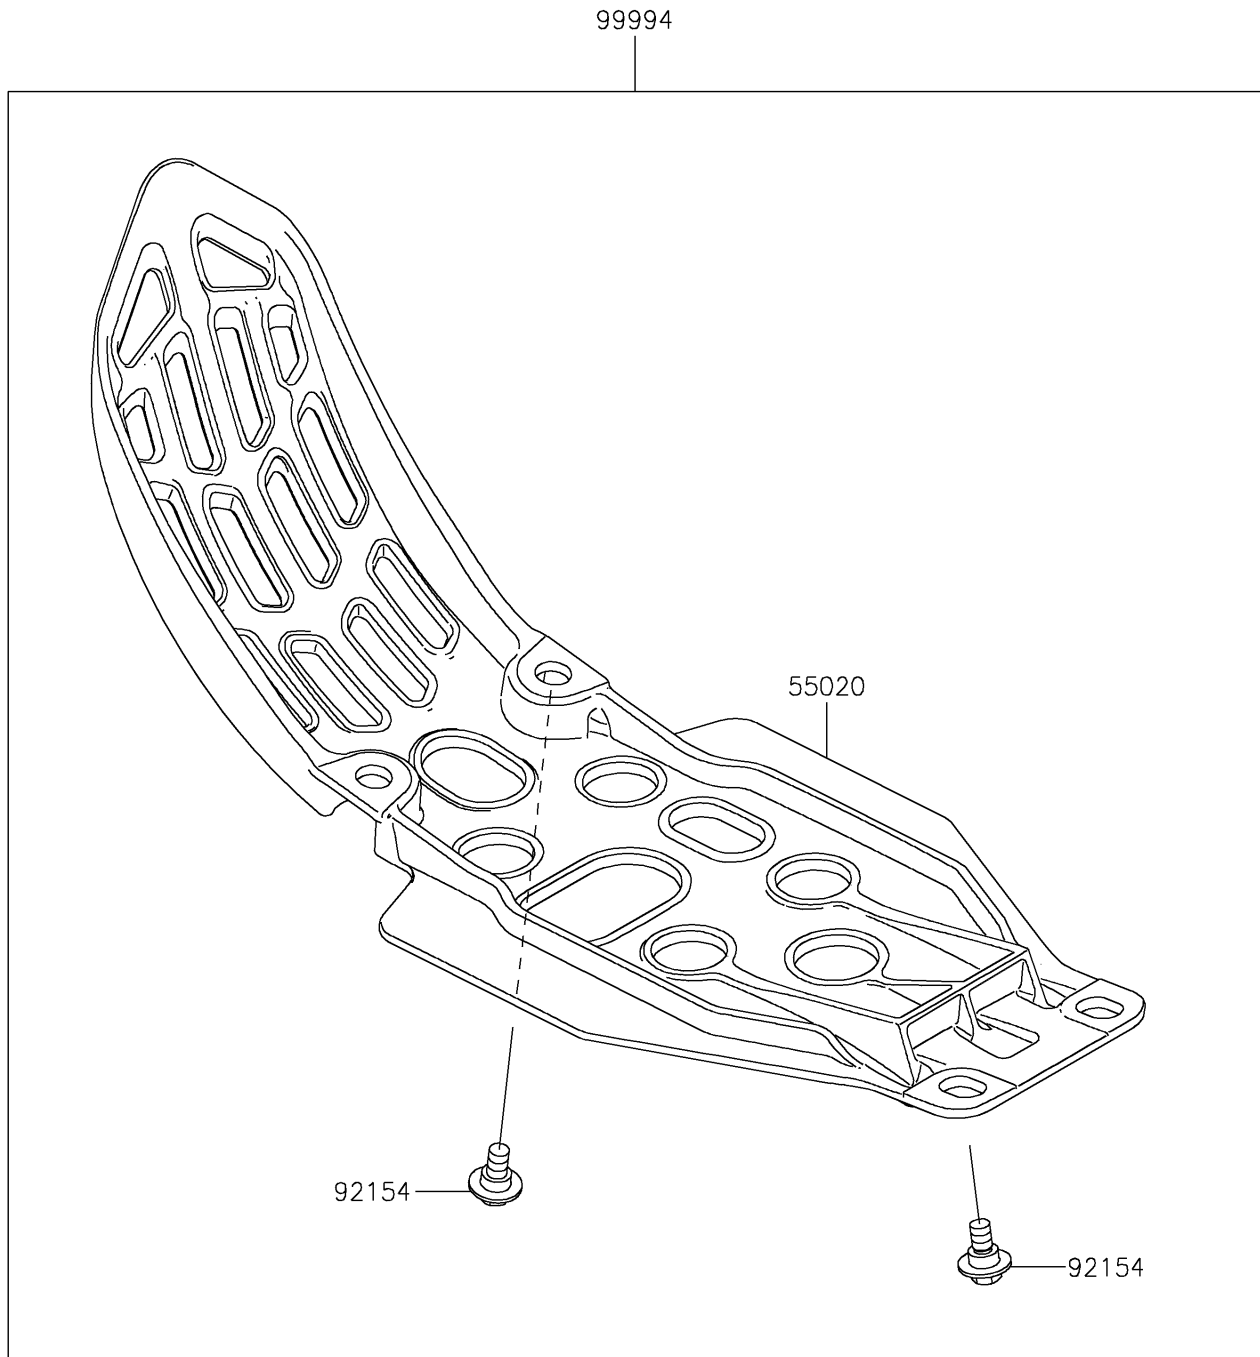

# 2021 KX™ 250 PARTS DIAGRAM

Accessory(Skid Plate)

F2910A

## 2021 KX™ 250 PARTS LIST

Accessory(Skid Plate)

ITEM NAME	PART NUMBER	QUANTITY
GUARD,ENGINE,LWR (Ref # 55020)	55020-1893	1
BOLT,FLANGED,6X9 (Ref # 92154)	92154-0546	4
SKID PLATE KIT (Ref # 99994)	99994-1532	1