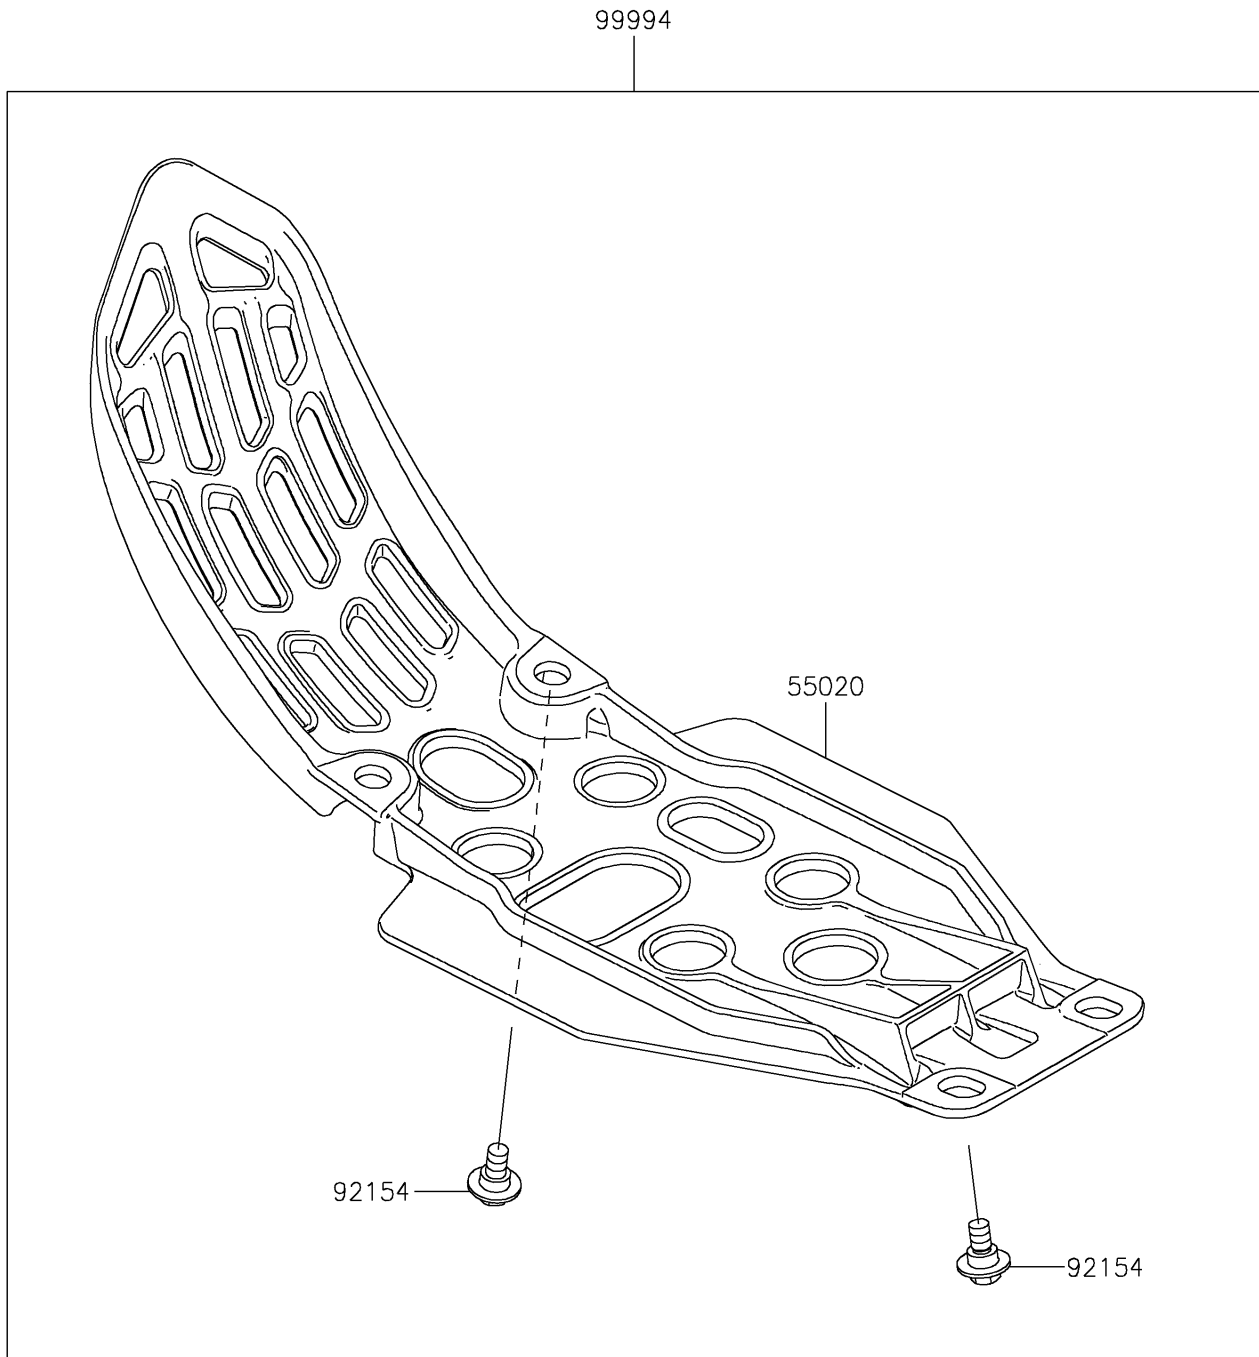

# 2024 KX™ 250 PARTS DIAGRAM

Accessory(Skid Plate)

F2910A

## 2024 KX™ 250 PARTS LIST

Accessory(Skid Plate)

ITEM NAME	PART NUMBER	QUANTITY
GUARD,ENGINE,LWR (Ref # 55020)	55020-1893	1
BOLT,FLANGED,6X9 (Ref # 92154)	92154-0546	4
SKID PLATE KIT (Ref # 99994)	99994-1532	1