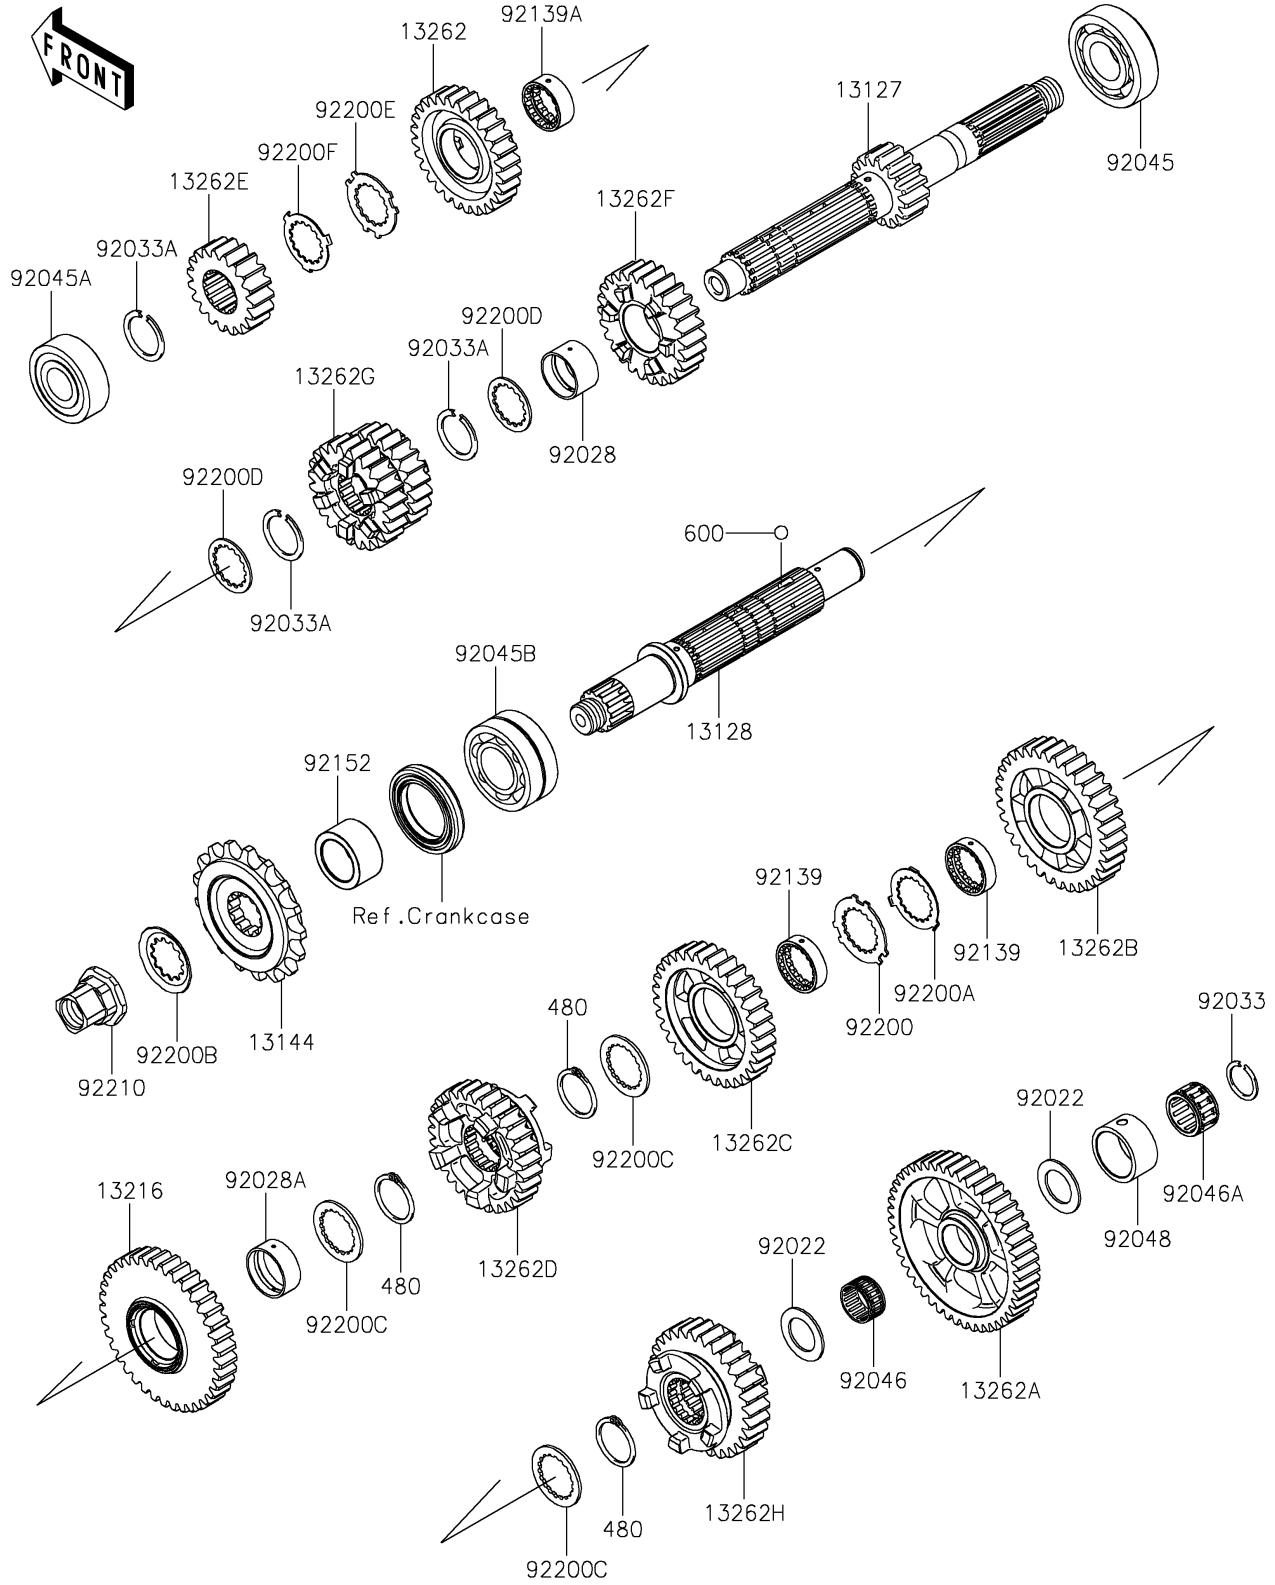

2022 NINJA® ZX™ -14R ABS PARTS DIAGRAM

Transmission

E1361

2022 NINJA® ZX™ -14R ABS PARTS LIST

Transmission

ITEM NAME	PART NUMBER	QUANTITY
SHAFT-TRANSMISSION INPUT,18T (Ref # 13127)	13127-0697	1
SHAFT-TRANSMISSION OUTPUT (Ref # 13128)	13128-0683	1
SPROCKET-OUTPUT,17T (Ref # 13144)	13144-0040	1
GEAR-COMP,OUTPUT 2ND,37T (Ref # 13216)	13216-0881	1
GEAR,INPUT TOP,28T (Ref # 13262)	13262-0925	1
GEAR,OUTPUT LOW,47T (Ref # 13262A)	13262-0941	1
GEAR,OUTPUT 3RD,34T (Ref # 13262B)	13262-0943	1
GEAR,OUTPUT 4TH,32T (Ref # 13262C)	13262-0944	1
GEAR,OUTPUT TOP,29T (Ref # 13262D)	13262-0945	1
GEAR,INPUT 2ND,19T (Ref # 13262E)	13262-0946	1
GEAR,INPUT 5TH,26T (Ref # 13262F)	13262-0948	1
GEAR,INPUT 3RD&4TH,22T&24T (Ref # 13262G)	13262-1516	1
GEAR,OUTPUT 5TH,30T (Ref # 13262H)	13262-1517	1
WASHER,22.3X35X1.6 (Ref # 92022)	92022-212	2
BUSHING (Ref # 92028)	92028-1935	1
BUSHING (Ref # 92028A)	92028-1937	1
RING-SNAP,20X25.5X1.2 (Ref # 92033)	92033-025	1
RING-SNAP,T=1.5 (Ref # 92033A)	92033-1249	3
BEARING-BALL,830045-5SH2 (Ref # 92045)	92045-0047	1
BEARING-BALL,DG2152RDDSH2 (Ref # 92045A)	92045-0048	1
BEARING-BALL,DAC2857NSSH6CS9 (Ref # 92045B)	92045-0049	1
BEARING-NEEDLE,K22X26X13 (Ref # 92046)	92046-0018	1
BEARING-NEEDLE (Ref # 92046A)	92046-0609	1
RACE (Ref # 92048)	92048-0004	1
BUSHING (Ref # 92139)	92139-0255	2
BUSHING,INPUT 6TH,GEAR (Ref # 92139A)	92139-0256	1
COLLAR,27.5X38X19.7 (Ref # 92152)	92152-1786	1
WASHER,27.5X43X1.5 (Ref # 92200)	92200-0255	1
WASHER,27.5X39.7X1.0 (Ref # 92200A)	92200-0256	1

2022 NINJA® ZX™ -14R ABS PARTS LIST

Transmission

ITEM NAME	PART NUMBER	QUANTITY
WASHER,23.9X45X1.0 (Ref # 92200B)	92200-0260	1
WASHER,TOOTHED,28X40X2 (Ref # 92200C)	92200-1277	3
WASHER,25.5X35.5X1.5 (Ref # 92200D)	92200-1340	2
WASHER,25.8X40.5X1.5 (Ref # 92200E)	92200-1522	1
WASHER,25.2X37.0X1.0 (Ref # 92200F)	92200-1523	1
NUT,20X1.5 (Ref # 92210)	92210-0237	1
CIRCLIP (Ref # 480)	480J2900	3
BALL-STEEL,5/32 (Ref # 600)	600A0500	3