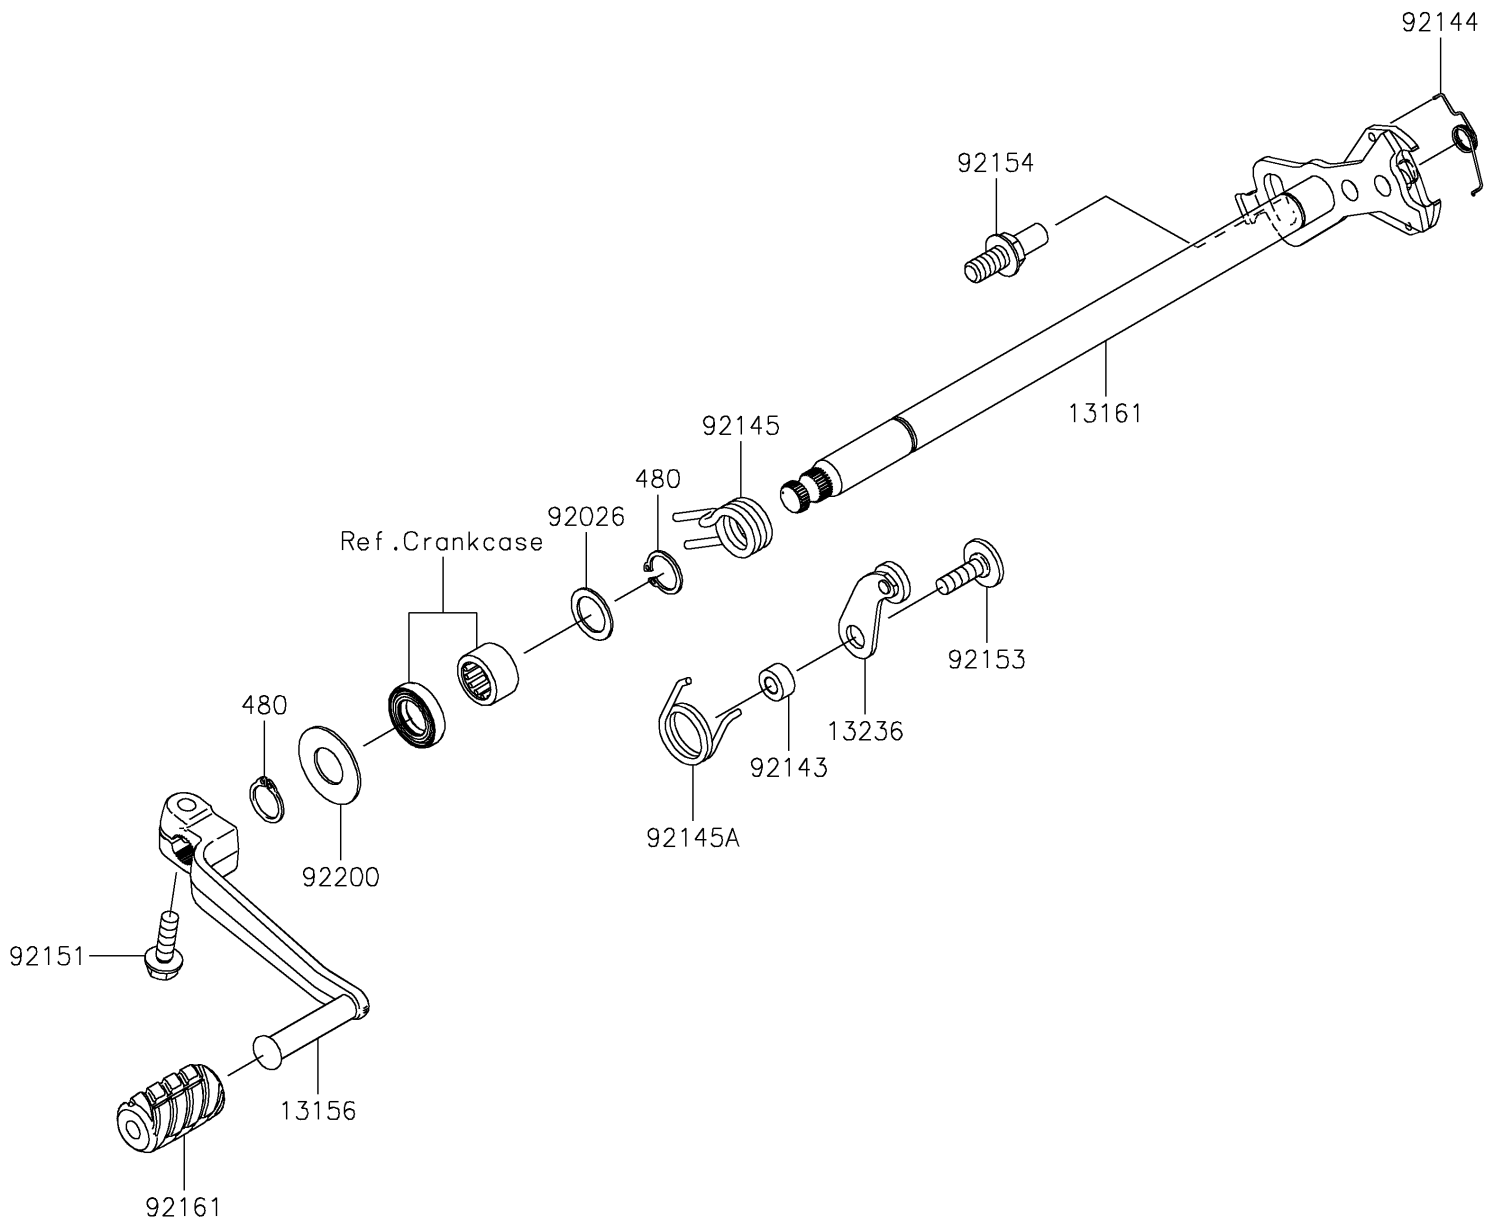

2022 NINJA[®] ZX[™]-14R ABS PARTS DIAGRAM

Gear Change Mechanism

E1370

2022 NINJA® ZX™ -14R ABS PARTS LIST

Gear Change Mechanism

ITEM NAME	PART NUMBER	QUANTITY
LEVER-CHANGE,PEDAL (Ref # 13156)	13156-0075	1
LEVER-COMP-CHANGE SHAFT (Ref # 13161)	13161-0567	1
LEVER-COMP (Ref # 13236)	13236-1243	1
SPACER,14X20X1.0 (Ref # 92026)	92026-1534	1
COLLAR (Ref # 92143)	92143-1595	1
SPRING (Ref # 92144)	92144-1029	1
SPRING (Ref # 92145)	92145-0336	1
SPRING (Ref # 92145A)	92145-0404	1
BOLT,FLANGED,6X20 (Ref # 92151)	92151-1226	1
BOLT,6X20 (Ref # 92153)	92153-1505	1
BOLT,RETURN SPRING (Ref # 92154)	92154-1838	1
DAMPER (Ref # 92161)	92161-1769	1
WASHER (Ref # 92200)	92200-0265	1
CIRCLIP-TYPE-C,14MM (Ref # 480)	480J1400	2