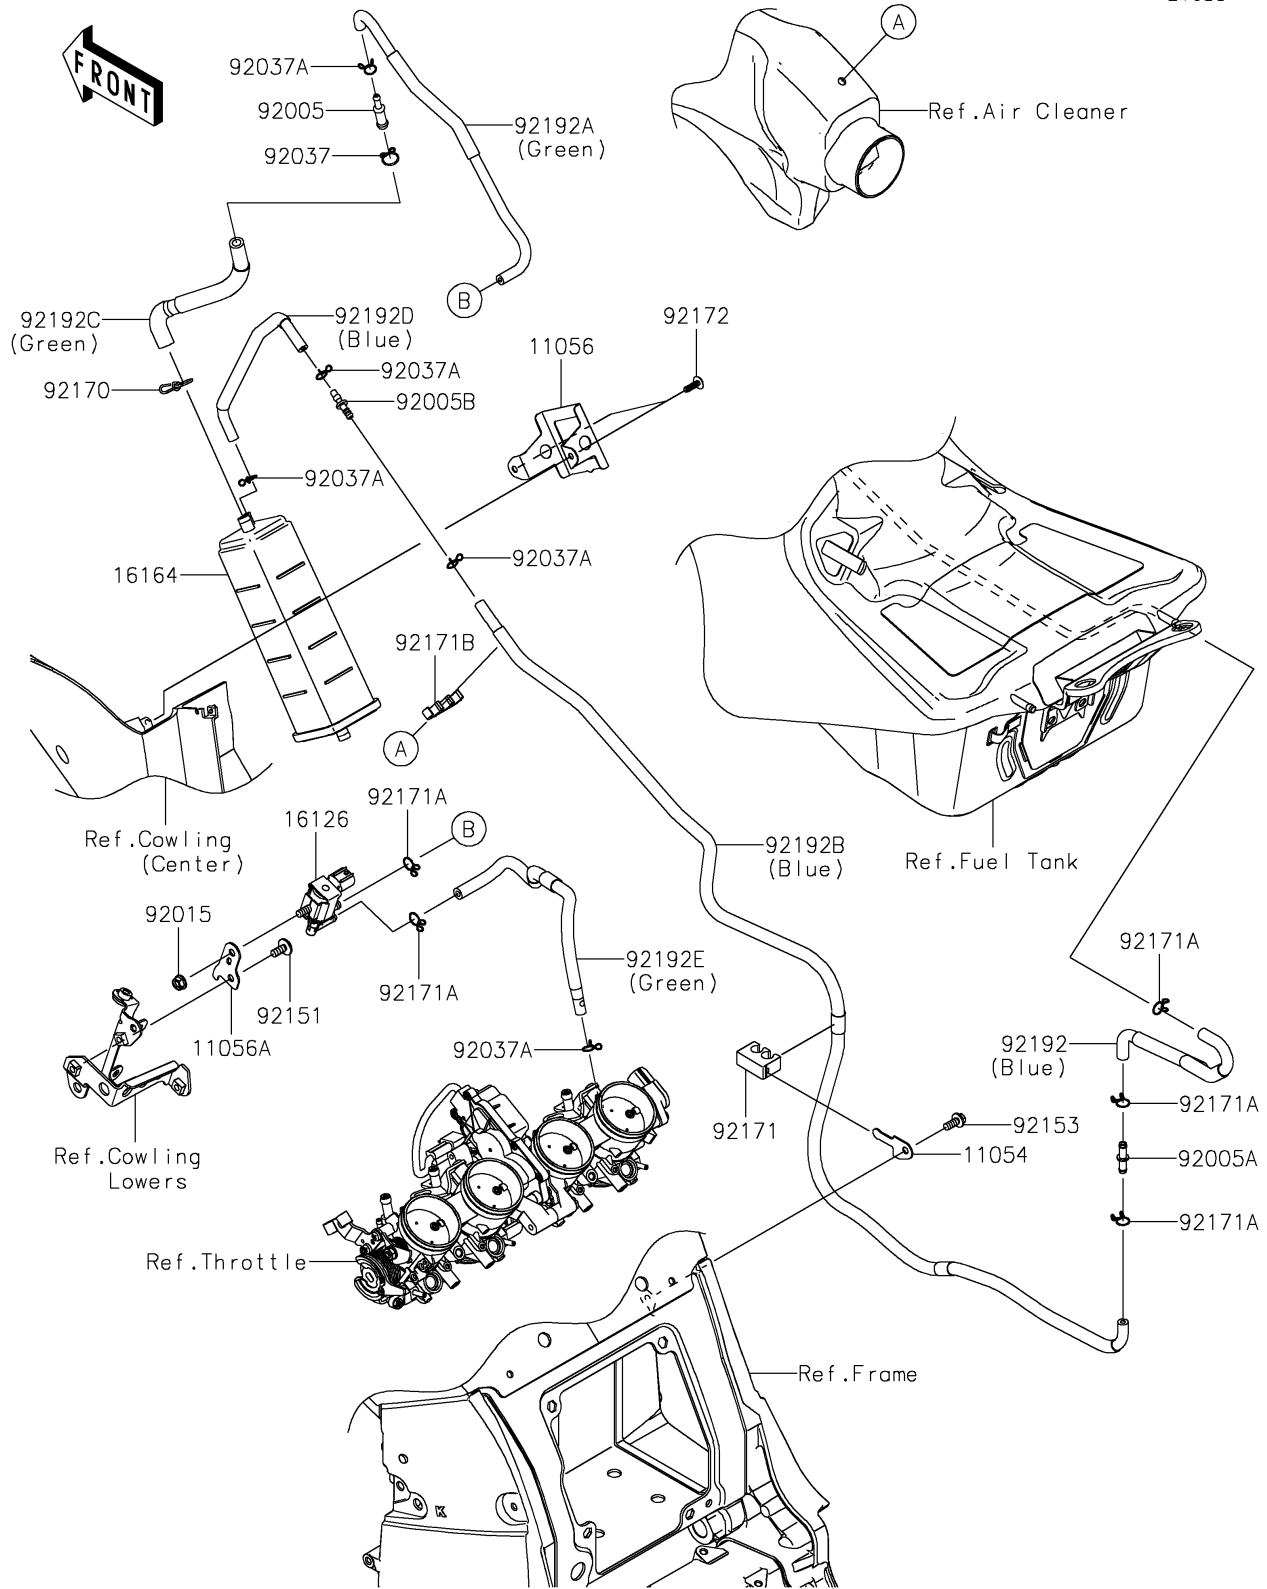

2022 NINJA® ZX™ -14R ABS PARTS DIAGRAM

Fuel Evaporative System(CA)

E1650

2022 NINJA® ZX™ -14R ABS PARTS LIST

Fuel Evaporative System(CA)

ITEM NAME	PART NUMBER	QUANTITY
BRACKET (Ref # 11054)	11054-0464	1
BRACKET,CANISTER (Ref # 11056)	11056-1176	1
BRACKET,SOLENOID VALVE (Ref # 11056A)	11056-1739	1
VALVE,SOLENOID (Ref # 16126)	16126-0705	1
CANISTER (Ref # 16164)	16164-0009	1
FITTING (Ref # 92005)	92005-0032	1
FITTING (Ref # 92005A)	92005-0721	1
FITTING (Ref # 92005B)	92005-1206	1
NUT,FLANGED,6MM (Ref # 92015)	92015-1367	1
CLAMP,12.5MM (Ref # 92037)	92037-1271	1
CLAMP (Ref # 92037A)	92037-1712	5
BOLT,SOCKET,6X14 (Ref # 92151)	92151-1654	1
BOLT,FLANGED,6X14 (Ref # 92153)	92153-1571	1
CLAMP (Ref # 92170)	92170-1695	1
CLAMP (Ref # 92171)	92171-0693	1
CLAMP (Ref # 92171A)	92171-0718	5
CLAMP (Ref # 92171B)	92171-1213	1
SCREW,TAPPING,5X16 (Ref # 92172)	92172-0175	2
TUBE,TANK-CANISTER,BLUE (Ref # 92192)	92192-0512	1
TUBE,5X9.7X331,GREEN (Ref # 92192A)	92192-1056	1
TUBE,4X9.2X1105,BLUE (Ref # 92192B)	92192-1058	1
TUBE,CANISTER-VALVE,GREEN (Ref # 92192C)	92192-1152	1
TUBE,4X9.2X240,BLUE (Ref # 92192D)	92192-1153	1
TUBE,VALVE-THROTTLE,GREEN (Ref # 92192E)	92192-1166	1