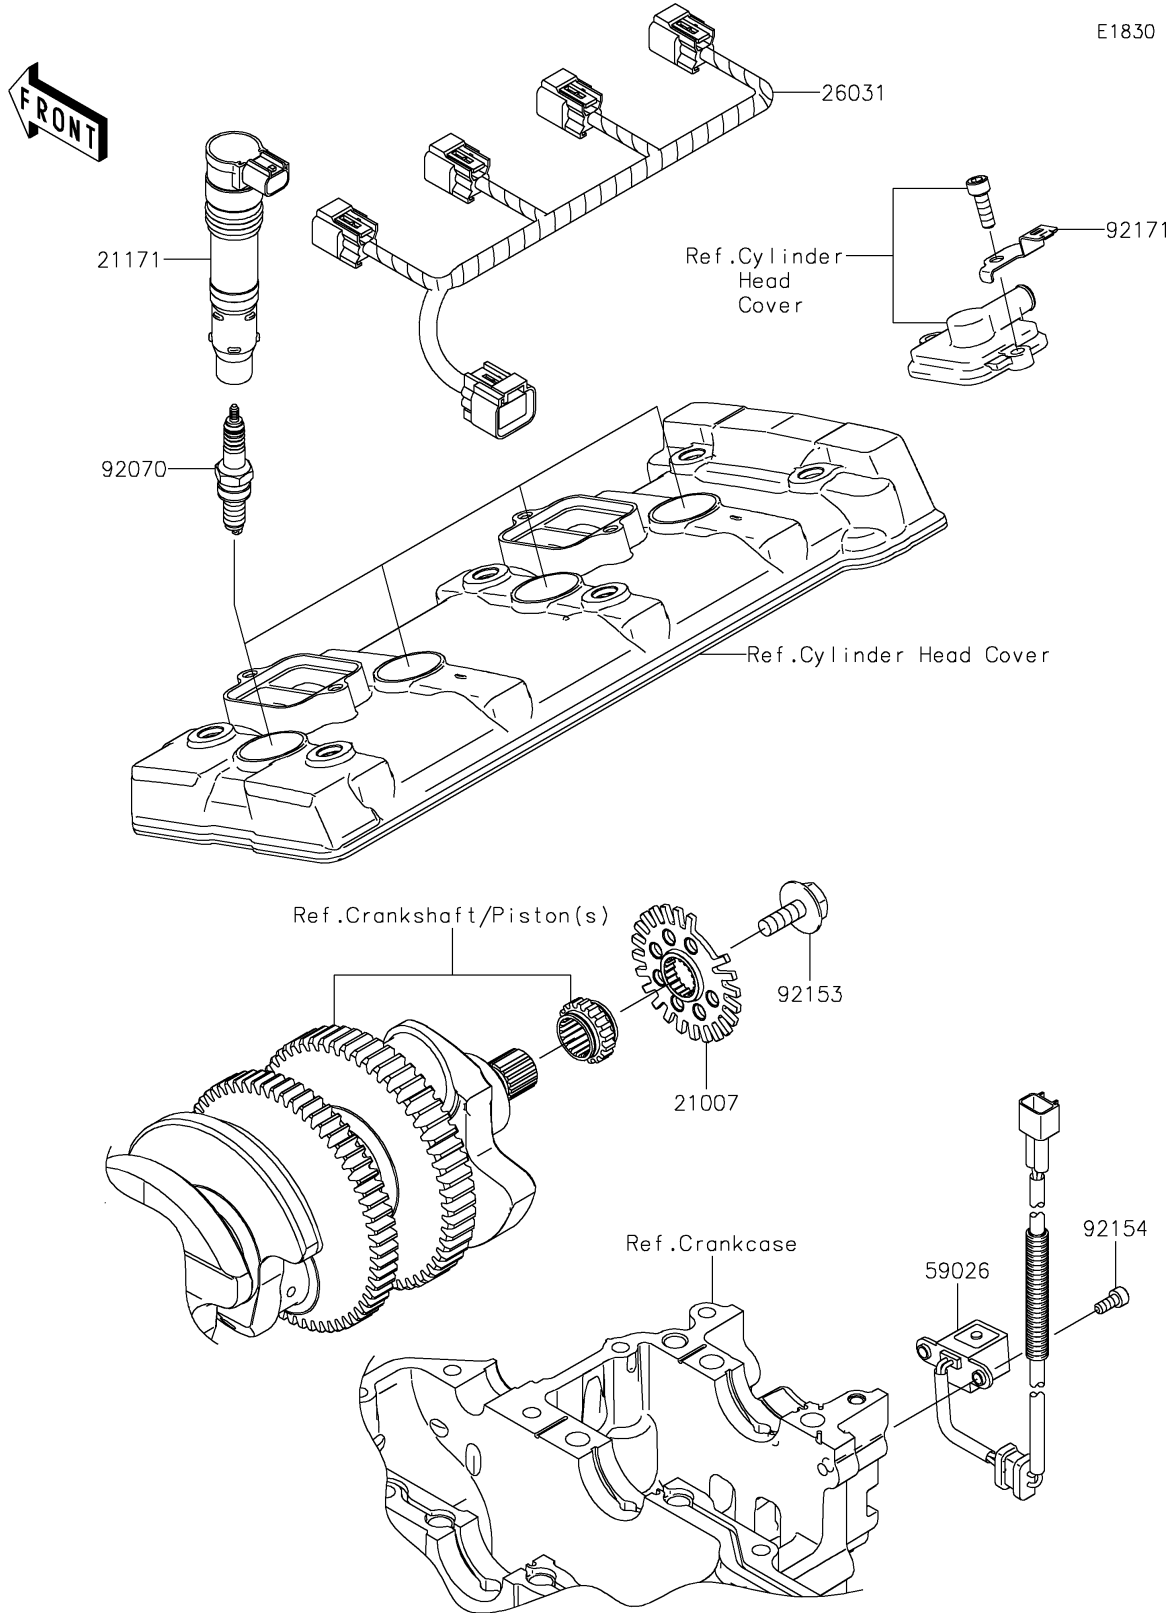

2022 NINJA® ZX™ -14R ABS PARTS DIAGRAM

Ignition System

2022 NINJA® ZX™ -14R ABS PARTS LIST

Ignition System

ITEM NAME	PART NUMBER	QUANTITY
ROTOR (Ref # 21007)	21007-0066	1
COIL-ASSY-IGNITION (Ref # 21171)	21171-0005	4
HARNESS (Ref # 26031)	26031-0360	1
COIL-PULSING (Ref # 59026)	59026-0028	1
PLUG-SPARK,CR9EIA(NGK) (Ref # 92070)	92070-0014	4
BOLT,FLANGED,8X23 (Ref # 92153)	92153-0549	1
BOLT,SOCKET,5X12 (Ref # 92154)	92154-1853	2
CLAMP (Ref # 92171)	92171-0524	1