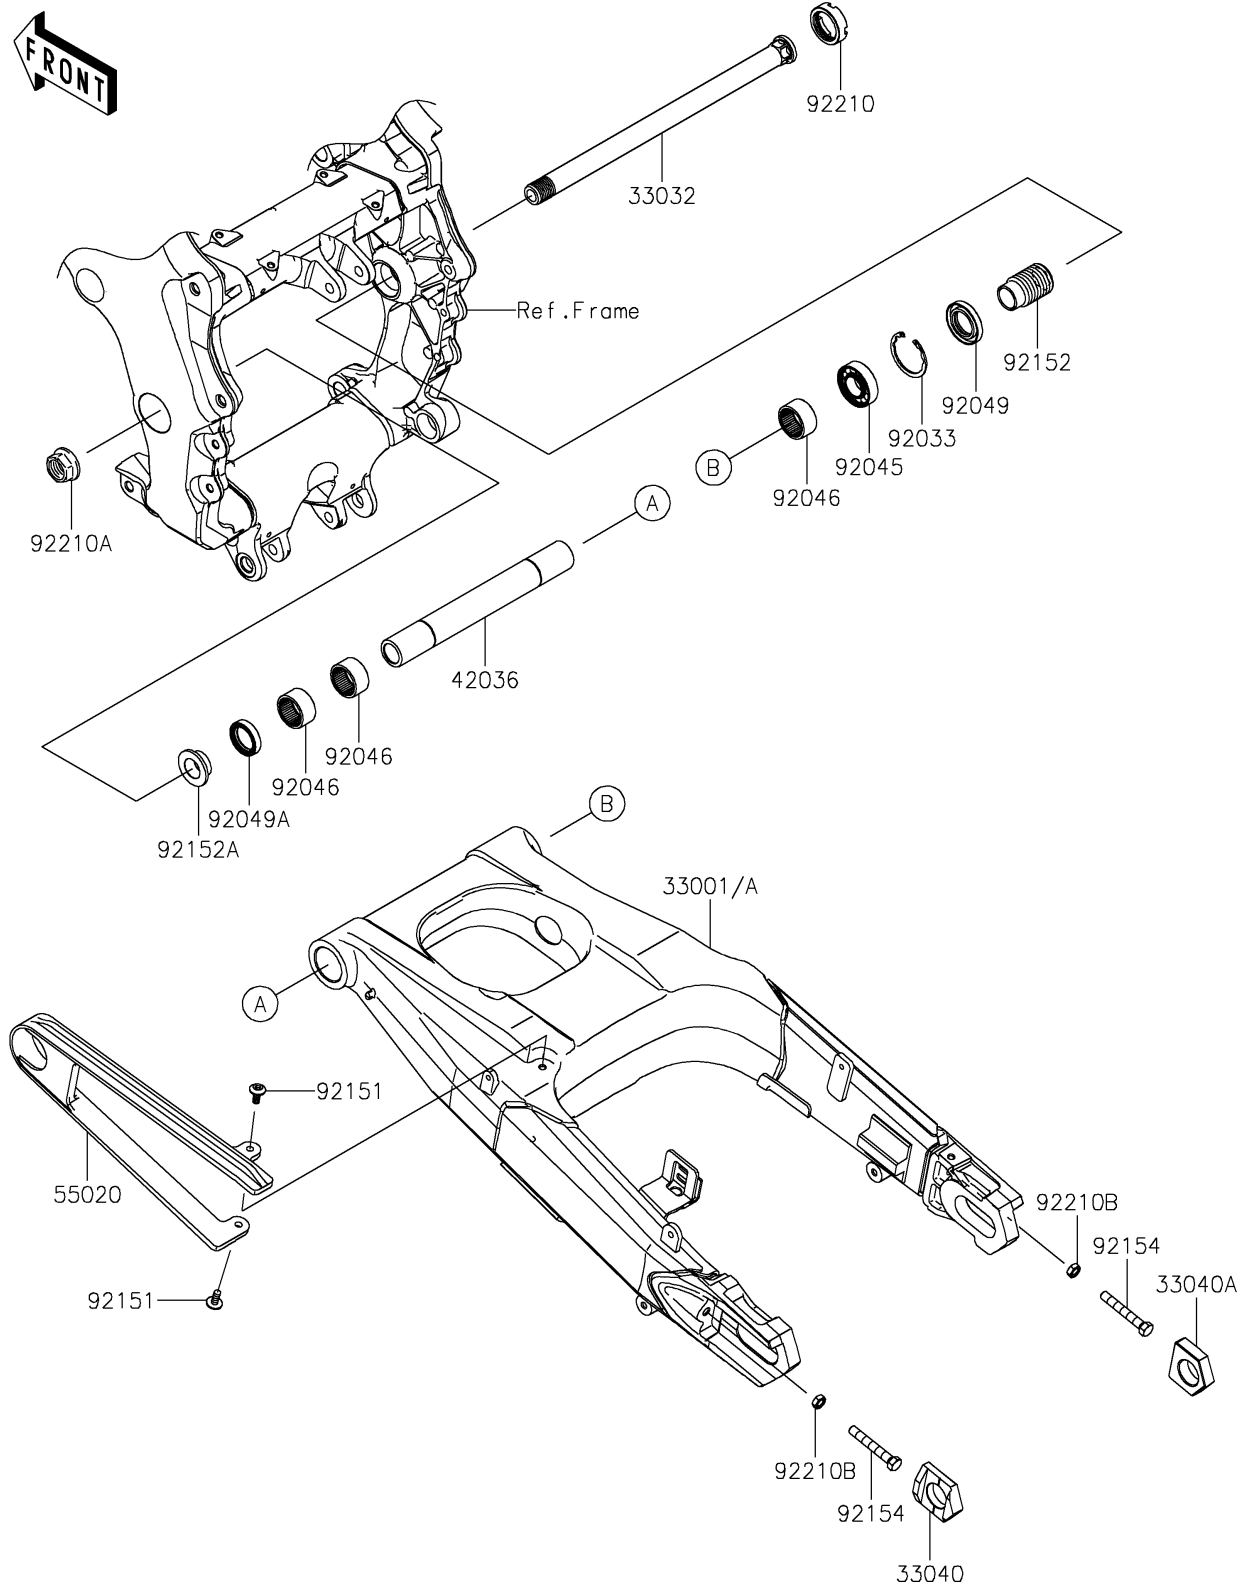

2022 NINJA® ZX™ -14R ABS PARTS DIAGRAM

Swingarm

F2141

2022 NINJA® ZX™ -14R ABS PARTS LIST

Swingarm

ITEM NAME	PART NUMBER	QUANTITY
ARM-COMP-SWING,F.S.BLACK (Ref # 33001)	33001-0748-18R	1
SHAFT-SWING ARM (Ref # 33032)	33032-0044	1
ADJUSTER-CHAIN,LH (Ref # 33040)	33040-0017	1
ADJUSTER-CHAIN,RH (Ref # 33040A)	33040-0018	1
SLEEVE,SWING ARM PIVOT,L=226 (Ref # 42036)	42036-1341	1
GUARD,CHAIN (Ref # 55020)	55020-0818	1
RING-SNAP,42MM (Ref # 92033)	92033-1041	1
BEARING-BALL,6004UL11 (Ref # 92045)	92045-0017	1
BEARING-NEEDLE,7E-HVS 28X34X17 (Ref # 92046)	92046-0008	3
SEAL-OIL,MHSA25X42X6 (Ref # 92049)	92049-1314	1
SEAL-OIL,MHSA25X34X7 (Ref # 92049A)	92049-1352	1
BOLT,SOCKET,6X14 (Ref # 92151)	92151-1654	2
COLLAR,SWING ARM,RH,L=47 (Ref # 92152)	92152-0362	1
COLLAR,SWING ARM,L=12.5 (Ref # 92152A)	92152-1234	1
BOLT-SMALL,8X55 (Ref # 92154)	92154-1962	2
NUT,30MM (Ref # 92210)	92210-0134	1
NUT,FLANGED,20MM (Ref # 92210A)	92210-0320	1
NUT-HEX-SMALL,8MM (Ref # 92210B)	92210-1459	2