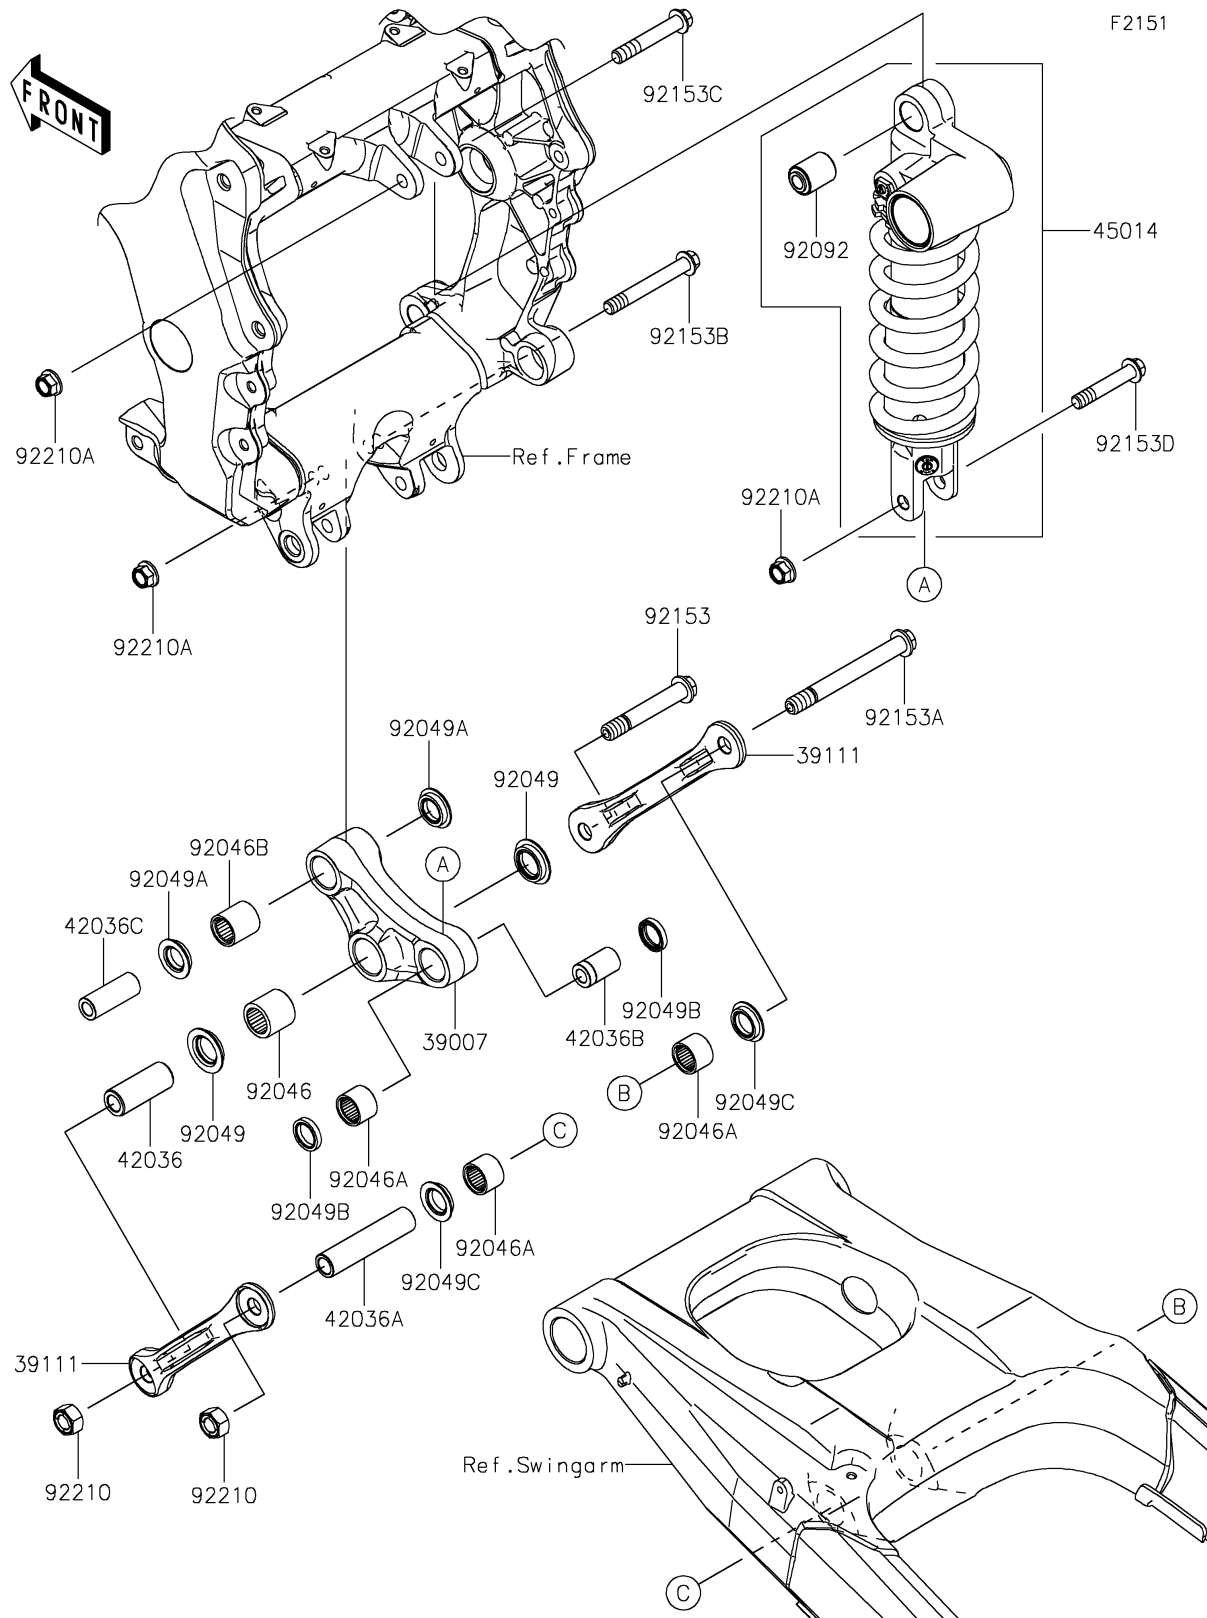

2022 NINJA® ZX™ -14R ABS PARTS DIAGRAM

Suspension/Shock Absorber

2022 NINJA® ZX™ -14R ABS PARTS LIST

Suspension/Shock Absorber

ITEM NAME	PART NUMBER	QUANTITY
ARM-SUSP,UNI TRAK (Ref # 39007)	39007-0061	1
ROD-TIE,SUSPENSION (Ref # 39111)	39111-0025	2
SLEEVE,12.1X20X50 (Ref # 42036)	42036-1111	1
SLEEVE,12.1X18X82 (Ref # 42036A)	42036-1231	1
SLEEVE,10.1X18X30 (Ref # 42036B)	42036-1258	1
SLEEVE,10.1X17X44.5 (Ref # 42036C)	42036-1342	1
SHOCKABSORBER,SILVER+BLK (Ref # 45014)	45014-0518-23I	1
BEARING-NEEDLE,7E-HVS20X27X25 (Ref # 92046)	92046-1236	1
BEARING-NEEDLE,SFYZM182417 (Ref # 92046A)	92046-1272	3
BEARING-NEEDLE,SFYZM172425 (Ref # 92046B)	92046-1273	1
SEAL-OIL,ARM (Ref # 92049)	92049-1109	2
SEAL-OIL,MHA17245.7F (Ref # 92049A)	92049-1223	2
SEAL-OIL,MHA18244 (Ref # 92049B)	92049-1225	2
SEAL-OIL,KCR MF018N1 (Ref # 92049C)	92049-1493	2
BUSHING-RUBBER (Ref # 92092)	92092-0003	1
BOLT,FLANGED,12X75 (Ref # 92153)	92153-1367	1
BOLT,FLANGED,12X110 (Ref # 92153A)	92153-1368	1
BOLT,FLANGED,10X77 (Ref # 92153B)	92153-1613	1
BOLT,FLANGED,10X62 (Ref # 92153C)	92153-1614	1
BOLT,FLANGED,10X55 (Ref # 92153D)	92153-1615	1
NUT,LOCK,12MM (Ref # 92210)	92210-0274	2
NUT,LOCK,FLANGED,10MM (Ref # 92210A)	92210-1139	3