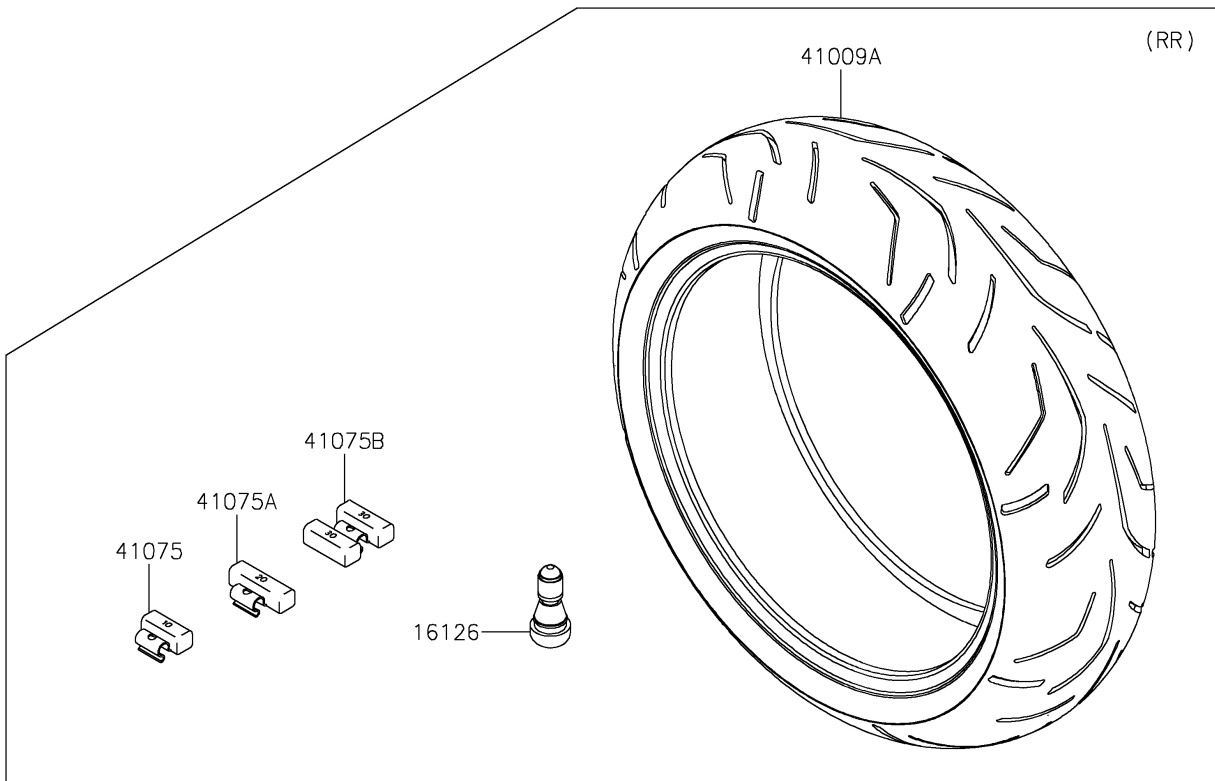

2022 NINJA® ZX™ -14R ABS PARTS DIAGRAM

Tires

F2210

2022 NINJA® ZX™ -14R ABS PARTS LIST

Tires

ITEM NAME	PART NUMBER	QUANTITY
VALVE,TIRE (Ref # 16126)	16126-1140	2
TIRE,FR,120/70ZR17(58W),S20F (Ref # 41009)	41009-0736	1
TIRE,RR,190/50ZR17(73W),S20R (Ref # 41009A)	41009-0737	1
BALANCER-WHEEL,10G,SILVER (Ref # 41075)	41075-0007	AR
BALANCER-WHEEL,20G,SILVER (Ref # 41075A)	41075-0008	AR
BALANCER-WHEEL,30G,SILVER (Ref # 41075B)	41075-0017	AR