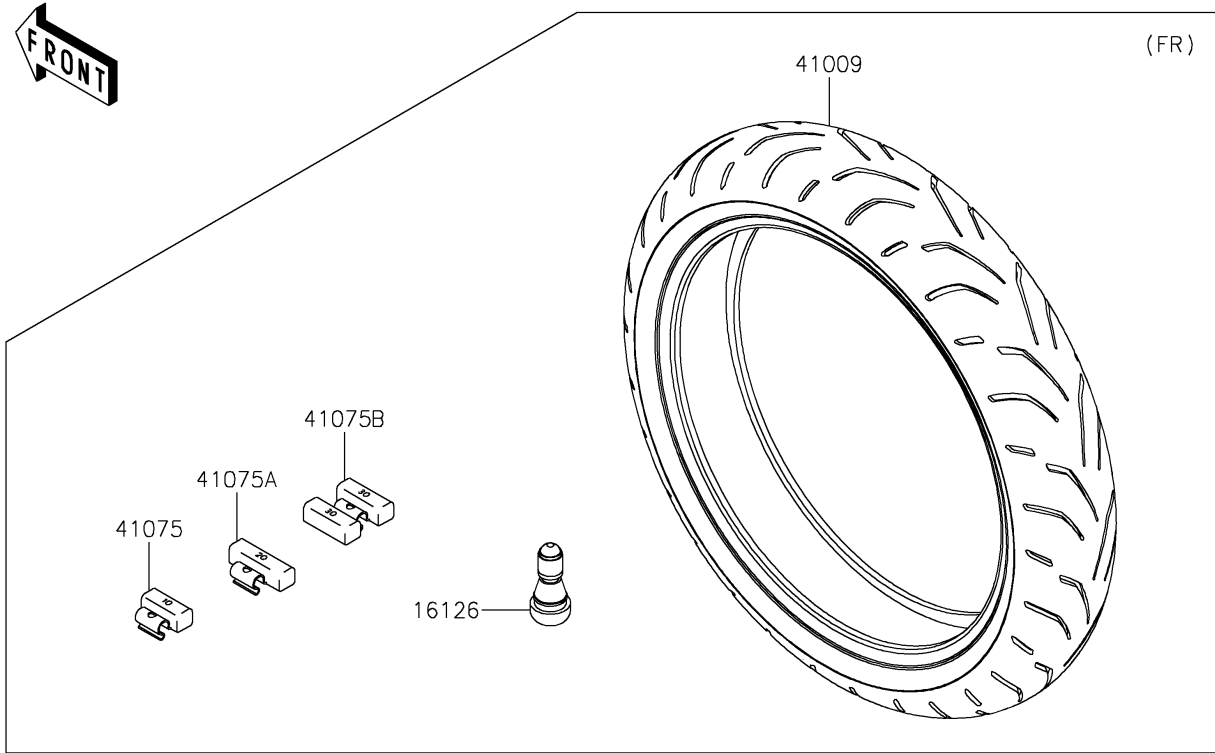

2022 NINJA® ZX™ -14R ABS PARTS DIAGRAM

Tires

F2210

2022 NINJA® ZX™ -14R ABS PARTS LIST

Tires

ITEM NAME	PART NUMBER	QUANTITY
VALVE,TIRE (Ref # 16126)	16126-1140	2
TIRE,FR,120/70ZR17(58W),S20F (Ref # 41009)	41009-0736	1
TIRE,RR,190/50ZR17(73W),S20R (Ref # 41009A)	41009-0737	1
BALANCER-WHEEL,10G,SILVER (Ref # 41075)	41075-0007	AR
BALANCER-WHEEL,20G,SILVER (Ref # 41075A)	41075-0008	AR
BALANCER-WHEEL,30G,SILVER (Ref # 41075B)	41075-0017	AR