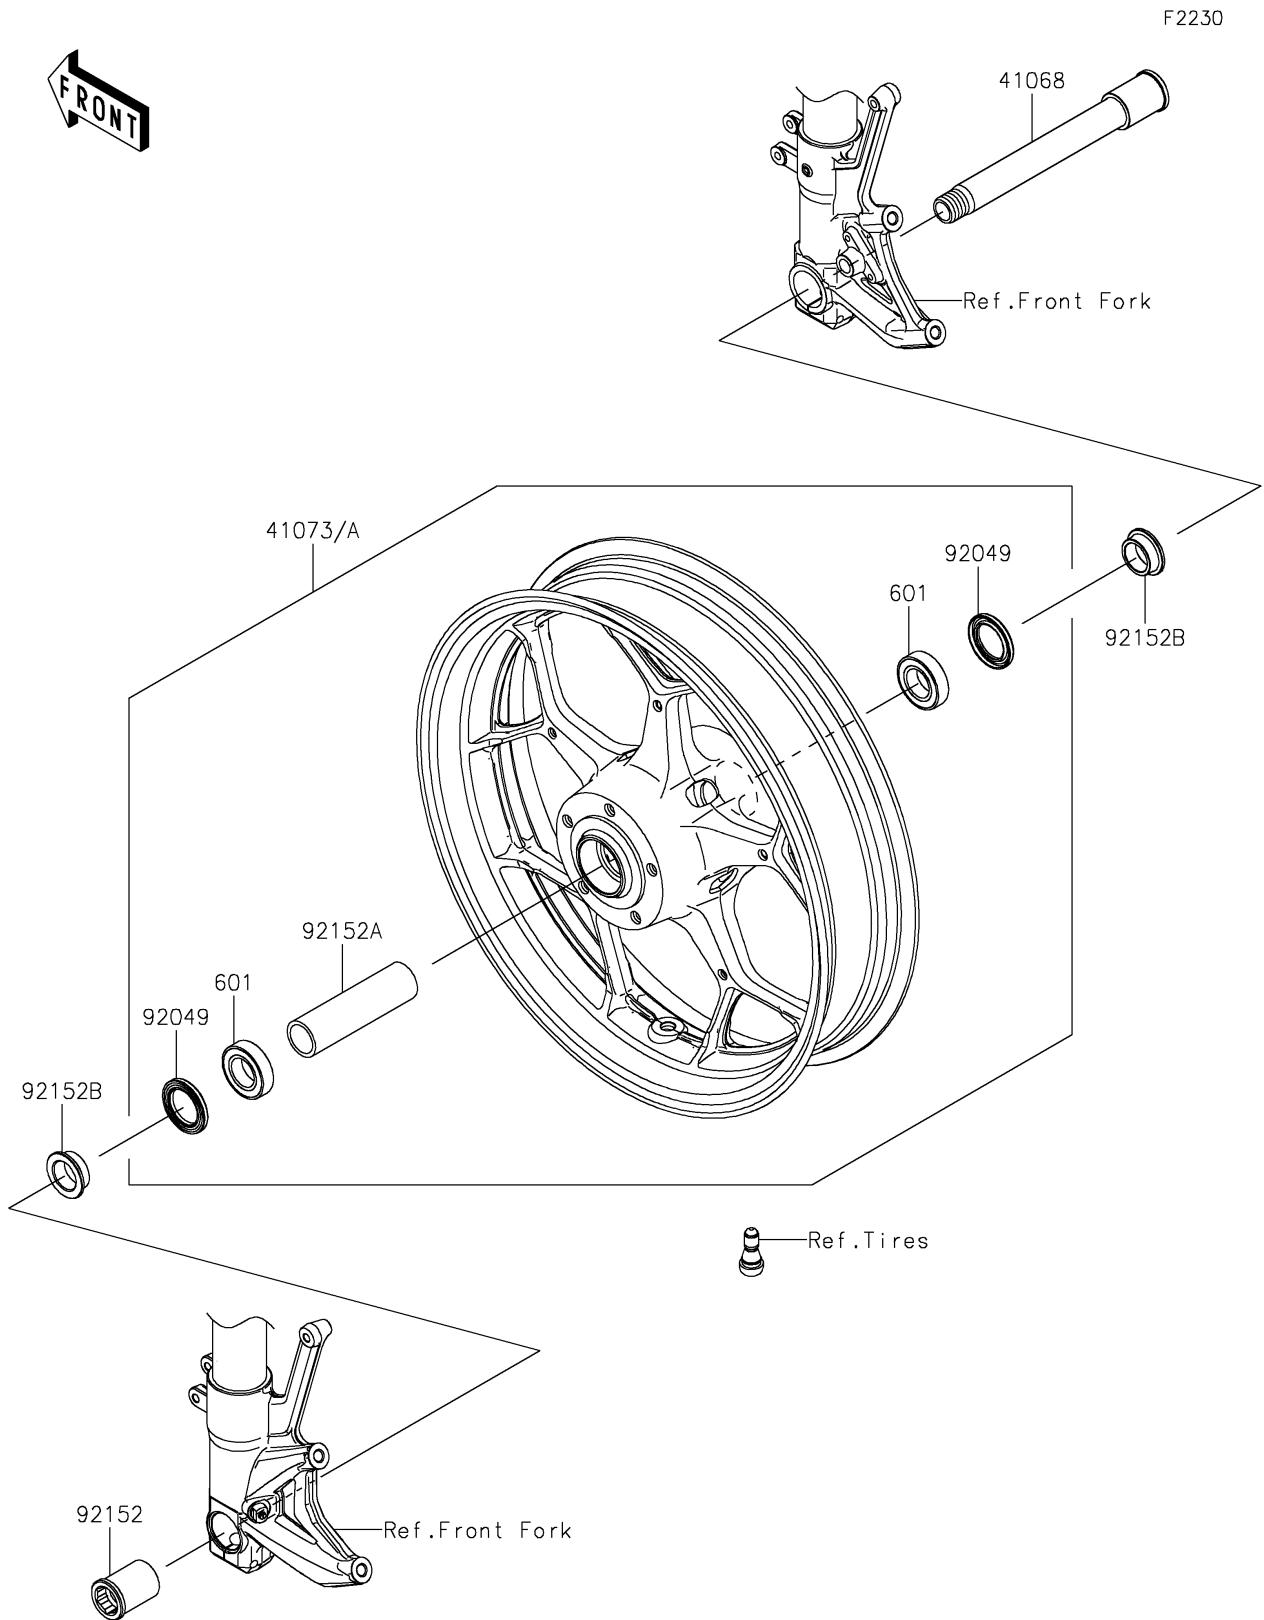

2022 NINJA® ZX™ -14R ABS PARTS DIAGRAM

Front Wheel

2022 NINJA® ZX™ -14R ABS PARTS LIST

Front Wheel

ITEM NAME	PART NUMBER	QUANTITY
AXLE,FR,24X195 (Ref # 41068)	41068-0604	1
WHEEL-ASSY,FR,G.BLACK (Ref # 41073)	41073-0730-18F	1
SEAL-OIL,BJN-C2 32X47X5 (Ref # 92049)	92049-0050	2
COLLAR,FR AXLE,LH,L=44.5 (Ref # 92152)	92152-0240	1
COLLAR,FR HUB,L=115 (Ref # 92152A)	92152-0242	1
COLLAR,25X32X13 (Ref # 92152B)	92152-2719	2
BEARING-BALL,#6005UU (Ref # 601)	601B6005UU	2