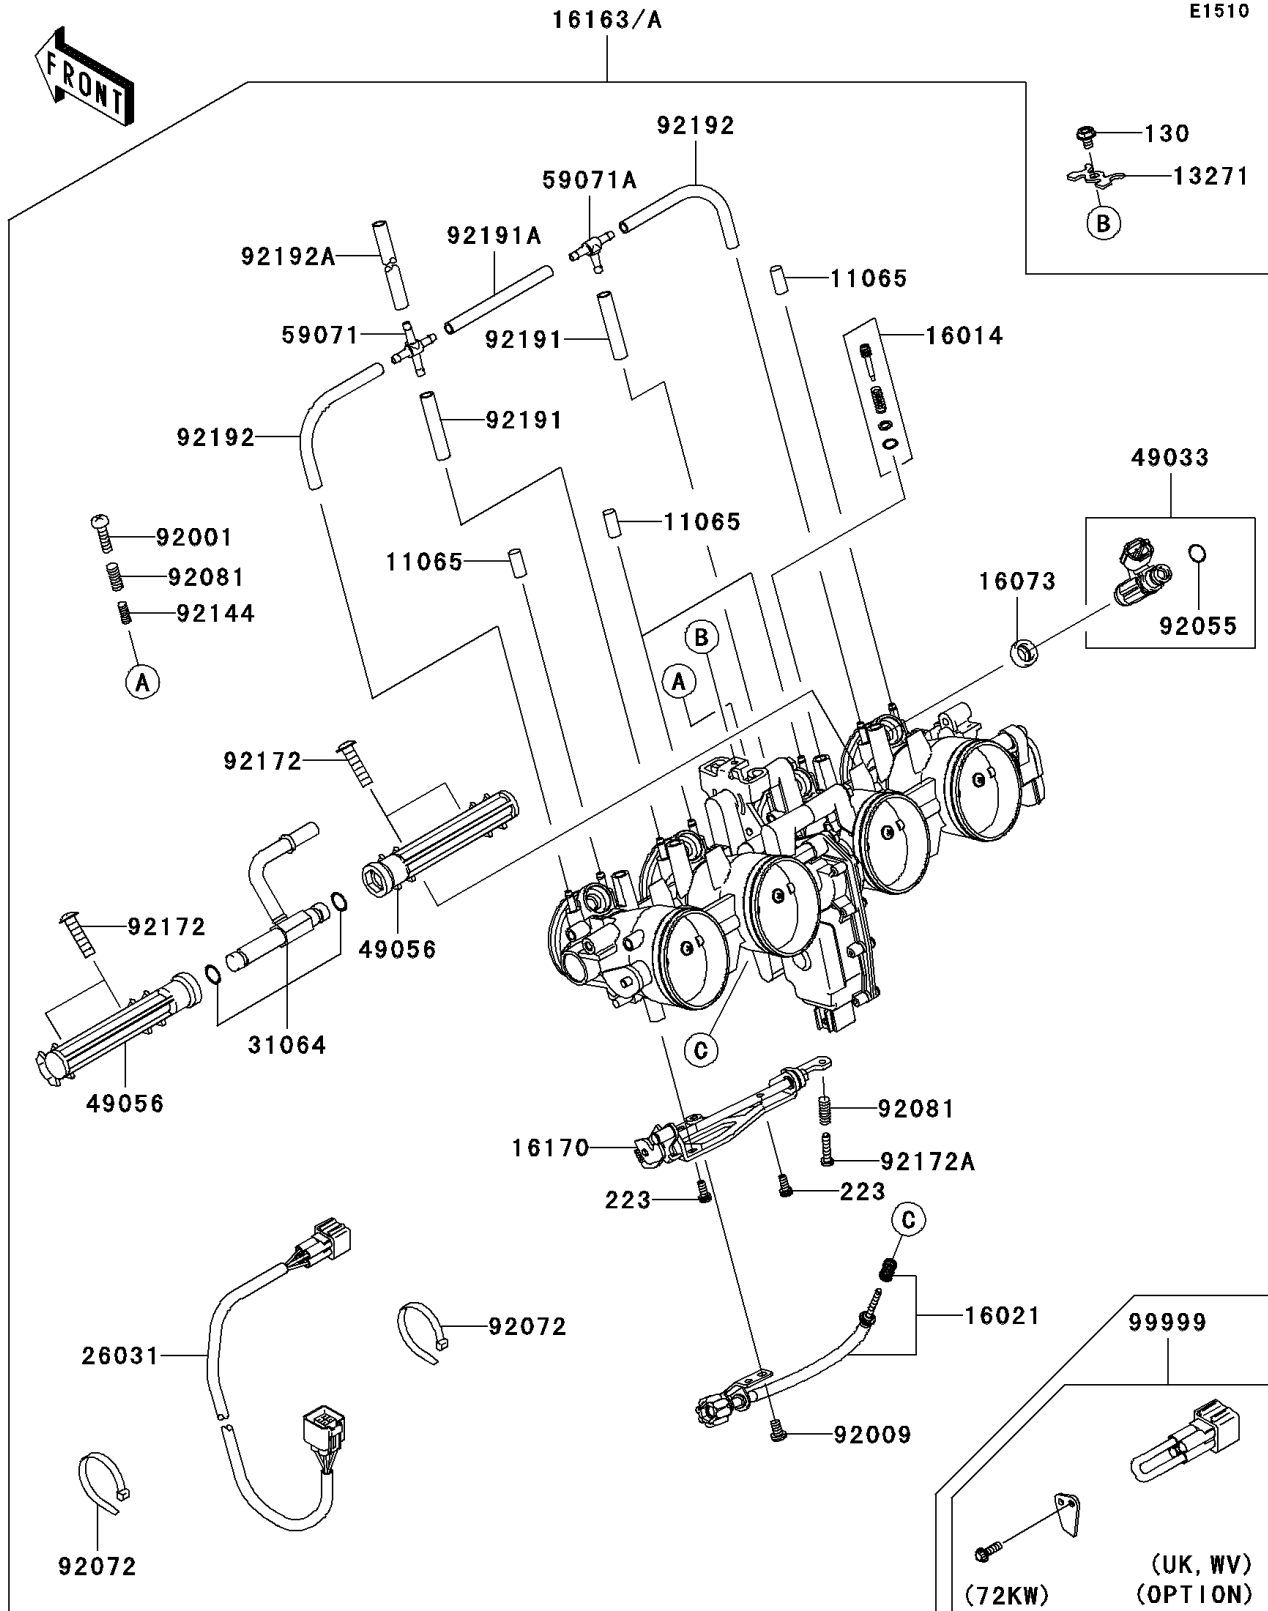

2009 Z1000 (European) PARTS DIAGRAM

Throttle

2009 Z1000 (European) PARTS LIST

Throttle

ITEM NAME	PART NUMBER	QUANTITY
BOLT-FLANGED,5X8 (Ref # 130)	130BA0508	1
SCREW-PAN-WS-CROS,4X10 (Ref # 223)	223AA0410	2
CAP (Ref # 11065)	11065-0018	4
PLATE (Ref # 13271)	13271-0056	1
SCREW-PILOT AIR (Ref # 16014)	16014-0002	4
SCREW-THROTTLE STOP (Ref # 16021)	16021-0017	1
INSULATOR (Ref # 16073)	16073-3707	4
LINK-ASSY (Ref # 16170)	16170-0005	1
HARNESS (Ref # 26031)	26031-0313	1
PIPE-COMP,FUEL (Ref # 31064)	31064-0101	1
NOZZLE-INJECTION (Ref # 49033)	49033-0012	4
PIPE-INJECTION (Ref # 49056)	49056-0001	2
JOINT,4WAY (Ref # 59071)	59071-0014	1
JOINT,3WAY,T (Ref # 59071A)	59071-3752	1
BOLT,THROTTLE ADJUST (Ref # 92001)	92001-1998	1
SCREW,5X10 (Ref # 92009)	92009-1502	1
RING-O,INJECTION NOZZLE (Ref # 92055)	92055-1622	4
BAND,SUB-HARNESS (Ref # 92072)	92072-0012	2
SPRING (Ref # 92081)	92081-1620	2
SPRING (Ref # 92144)	92144-1451	1
SCREW,PIPE INJECTION (Ref # 92172)	92172-0064	4
SCREW (Ref # 92172A)	92172-0321	1
TUBE,3X7X30 (Ref # 92191)	92191-0025	2
TUBE,3X7X82 (Ref # 92191A)	92191-0036	1
TUBE,3X7X95 (Ref # 92192)	92192-0018	2
TUBE,3X7X170 (Ref # 92192A)	92192-0019	1
THROTTLE-ASSY,TTK36 (Ref # 16163)	16163-0079	1
THROTTLE-ASSY,TTK36 (Ref # 16163A)	16163-0102	1
KIT.,72KW (Ref # 99999)	99999-0114	1